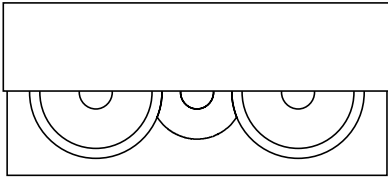

Qi65LCR Speaker

6.5" In-Wall LCR Speaker

Swivel

1" (25mm)

2 x 6.5"

483 x 193

30-160W

8ohm

87dB (switchable HF)

65Hz

-

85

511 x 221

Rectangular Grille
QI2150 (Single)