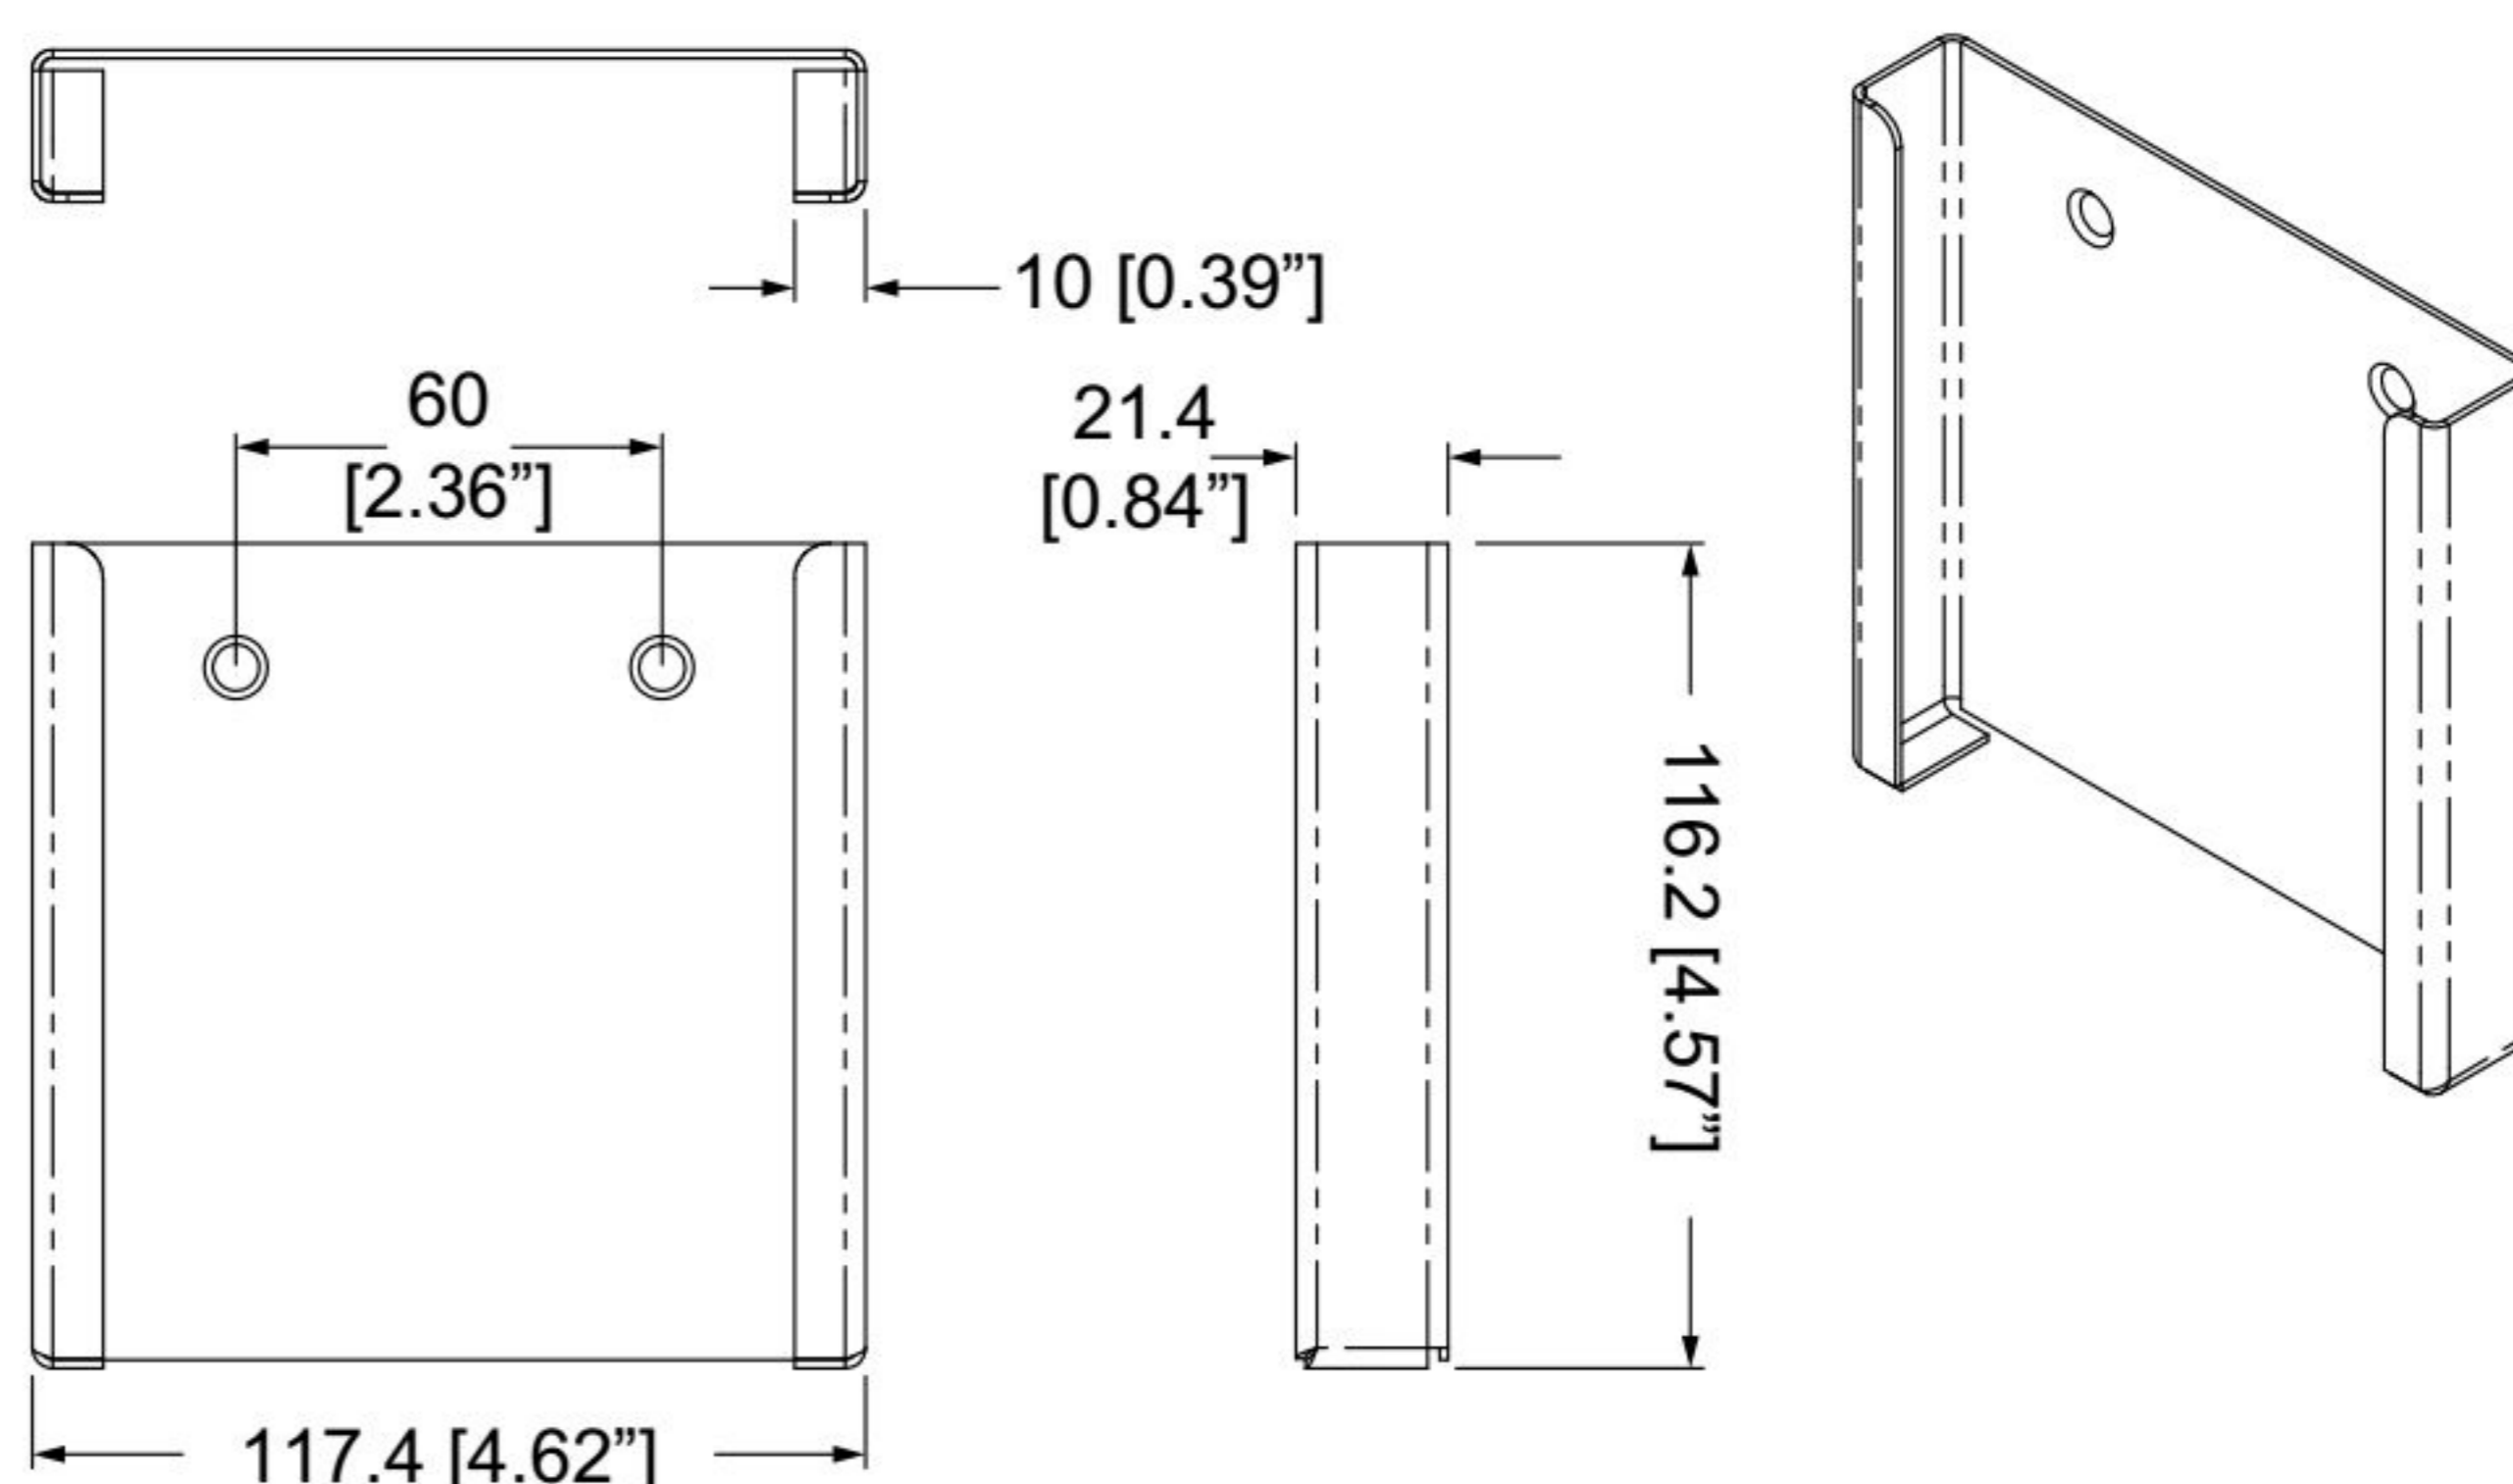

Wall Mount Bracket for Amazon Fire TV

amazon fire TV

WB-AMAZONFB
Finish: Solar Black

WB-AMAZONF-W
Finish: Gloss White

WB-AMAZONFB for Amazon Fire TV

Width:	117.4 / 4.62"
Height:	116.2 / 4.57"
Depth:	21.4 / 0.84"
Weight:	0.5Kg / 1.1Lb

Mounting Holes

Countersink:	Ø 8.5 / 0.33"
Holes:	Ø 6.5 / 0.25"

Velcro® tape is also supplied for quick and easy installation.

Load Capacity with Velcro® Tape:
5Kg / 11Lb

Wall Mount Bracket for Sky Q Mini Box - WB-SKYQMB

WB-SKYQMB-B
Finish: Solar Black

WB-SKYQMB-W
Finish: Gloss White

WB-SKYQMB for Sky Q Mini Box

Width:	237.4 / 9.35"
Height:	156.2 / 6.15"
Depth:	37.9 / 1.49"
Weight:	0.5Kg / 1.1Lb

Mounting Holes

Countersink:	Ø 13 / 0.51"
Holes:	Ø 10.6 / 0.42"

Velcro® tape is also supplied for quick and easy installation.

Load Capacity with Velcro® Tape:
5Kg / 11Lb