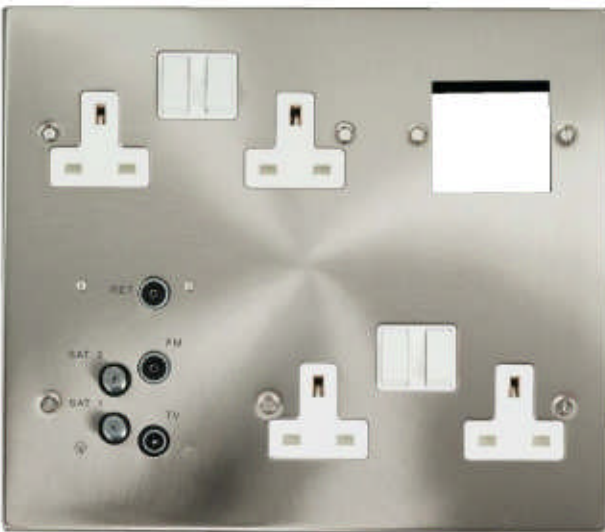

new media plates

NEW MEDIA SEMI-MODULAR PLATE WITH TWIN MEDIA MODULE APERTURE
TWIN CONNECTION

NEW MEDIA SEMI-MODULAR PLATE WITH TWIN MEDIA MODULE APERTURE TWIN CONNECTION

VP480	MEDIA PLATE 5 SIGNAL OUTLET (TWIN SIGNAL CONNECTION) 250 X 215MM
MP465	MEDIA PLATE 47MM DEEP BACK BOX WITH SEGREGATION BARRIERS 225 X 195 X 47MM
	SEE PAGE 10 FOR MODULES

Standard product is supplied with 4 x 13A DP switched sockets, Satellite 1 and Satellite 2, TV, FM and Satellite Return sockets.

Twin aperture blank enables final customisation of plate.

Utilises single cable in and return cable. Media Distribution Unit required, see page 16.

480

Every new media product featured on this page is available in a range of distinctive finishes:

Antique brass, polished brass, polished chrome, satin chrome, satin brass, black nickel, pearl nickel, stainless steel and cast brass, polar white.

When ordering a product from this catalogue, please specify a unique product code as shown below. For example if you wish to order a 5 signal outlet media plate with twin aperture for media modules in polished chrome finish, the unique product code will be MPCH480.