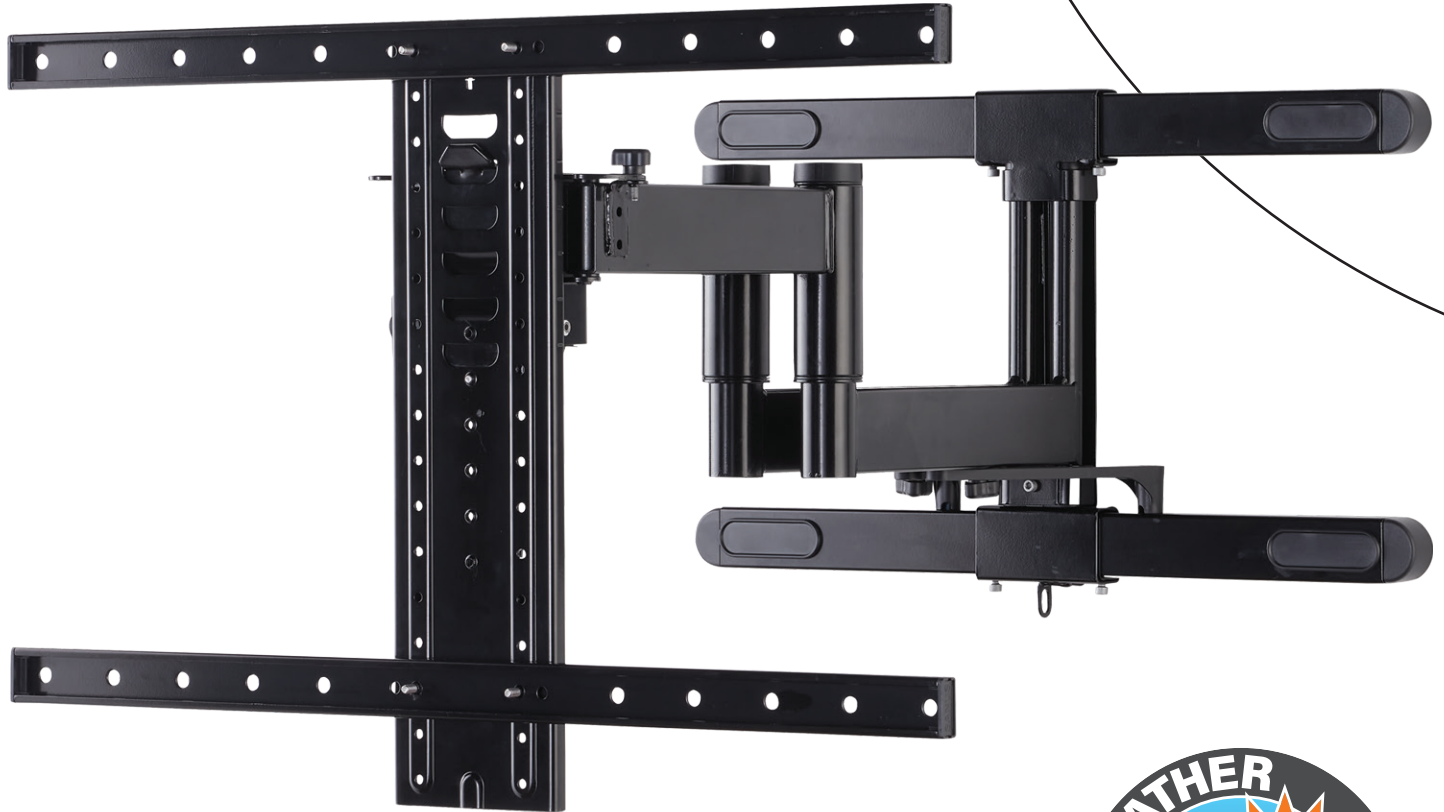

SANUS
A brand of **Legrand**

LARGE OUTDOOR PREMIUM FULL MOTION TV WALL MOUNT FOR TVS 40"-85"

The VODLF125 Large Outdoor Full Motion mount provides the optimal viewing experience outside without compromise. This weatherproof full motion mount extends 25" with up to 44° of swivel and motion lock to hold your TV in the desired position. With its weatherproof design using a corrosion-resistant coating and stainless steel hardware, you can enjoy your TV no matter the weather. The VODLF125 offers a stylish industrial design that achieves the ultimate outdoor experience in performance, ease of installation, and the highest level of compatibility. For TVs 40"-85"

Model **VODLF125-B2**

SANUS®

A brand of Legrand

Model **VODLF125-B2**

Slim Profile places TV just **2.74"** from wall

Outdoor rated mount with the use of **corrosion-resistant coating** and **stainless steel hardware**

Tilt and swivel for a great view from **any seat**

Motion lock holds TV in desired position

Extends 25" from the wall

Easily adjust leveling and height

Vertical Axis™ tilt allows for **easy TV adjustments**

Add a **padlock** for added **security**
(Not included)

MODEL
VODLF125-B2

UPC
793795538239

DEPTH FROM WALL
2.74" / 6.95 cm

SWIVEL
Up to 44° left and right*
*Based on 65" TV size

TV SIZE / WEIGHT CAPACITY
120 lbs. / 54.4 kg