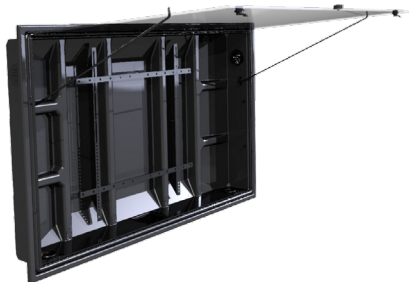

THE TVShield TELEVISION SCREEN ENCLOSURES

Enclosures for 19-65" TVs

Our universal TV enclosures are the most affordable solution for integrating a TV into almost any outdoor environment or living space.

Damage Protection

- Shatter-resistant ultra-clear Lexan® polycarbonate shield to protect your television
- Manufactured with high molecular weight polyethylene (outdoor plastics) for ultimate durability

Anti-Glare

- Optional built-in anti-glare Lexan® shield available Order Code /AG

Weatherproof TV Enclosures

Fits 19-65" Televisions

The TV Shield[®] is a patented weatherproof and secure enclosure designed for use with just about any standard television and with the residential consumer market in mind. Ideal for use in both outdoor and indoor areas, The TV Shield's[®] lightweight universal design easily opens for a direct view of your TV, allowing you to watch, protect and secure TVs in nearly any environment. The TV Shield[®] enclosures protect TVs and video displays in over 23,000 residential and commercial locations in 38+ countries.

UNIVERSAL - With the ability to fit almost any standard indoor TV, The TV Shield[®] can accommodate televisions from 19 inches up to 65 inches. Our proprietary patented design mounts using any universal VESA mounting system.