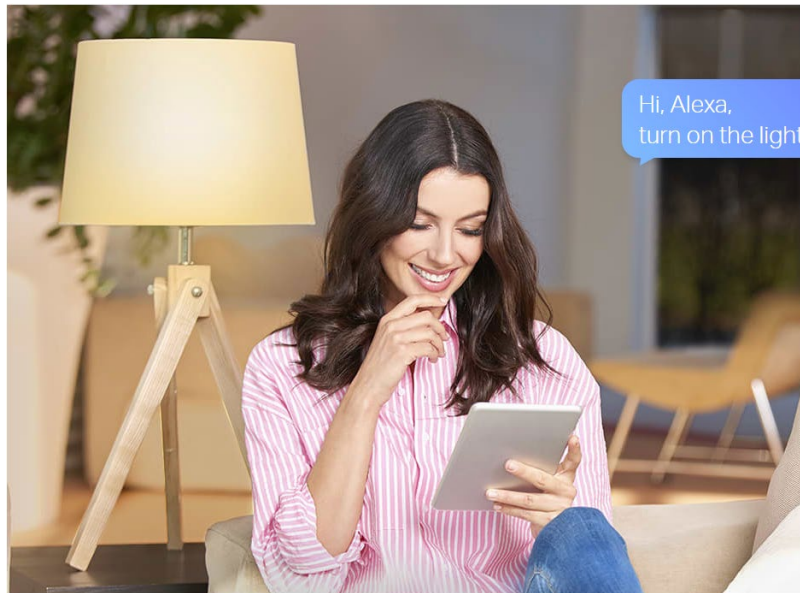

### Dimmable

- Adjust with Ease

Manage the lighting at your fingertips to create the perfect atmosphere in your home at anytime.

- Preset for Convenience

Found your favorite lighting for watching movies? Save it as a setting you can simply select for future movie nights.

### Schedule

- Set Your Times

Create a regular schedule to turn on/off with the brightness you set.

- Sunrise and Sunset Mode

Automatically activate your light according to your time zone.

### Free Up Your Hands with Voice Control

You can use Amazon Alexa or Google Assistant to control your devices with voice commands like "Alexa, turn on the light please".

### A Deterrent for Your Home

Away Mode, a feature that intelligently simulates someone being home by turning the light on and off, makes it appear that someone is home when you're on long trips to keep away people with ill intent.