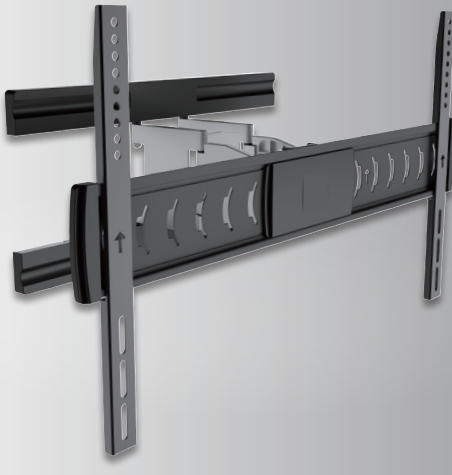

SPECIFICATION

Product Range:	SPD447	SPD847
Television size range	32-55"	37-70"
Television weight	<30kg	<30kg
Distance to wall range	34-268mm	34-268mm
Tilt adjustable range	+/-15°	+/-15°
Swivel adjustable range	+/-80°	+/-80°
Pivot adjustable range	+/-5°	+/-5°

VESA compliant fittings:

VESA 200x200	✓	✓
VESA 400x400	✓	✓
VESA 400x600	-	✓
Cable management	✓	✓
406/450 stud fit compliant	-	-
Wall mount footprint	185x247mm	185x247mm

Mountsure Premier offers a versatile range of wall mounting brackets for smart TV sets with ultra-slim profiles and full motion action. These brackets are suitable for solid wall mounting with the reduced wall profile. TV sets can be adjusted from 34mm from the wall out to 268mm with full motion. VESA compliant.

SPECIFICATION

Product Range:	SPD460	SPD860
Television size range	32-55"	37-70"
Television weight	<30kg	<30kg
Distance to wall range	34-268mm	34-268mm
Tilt adjustable range	+/-15°	+/-15°
Swivel adjustable range	+/-80°	+/-80°
Pivot adjustable range	+/-5°	+/-5°

VESA compliant fittings:

VESA 200x200	✓	✓
VESA 400x400	✓	✓
VESA 400x600	-	✓
Cable management	✓	✓
406/450 stud fit compliant	✓	✓
Wall mount footprint	505x247mm	505x247mm

The Mountsure Premier range features super-slim profile stud fit mount brackets for internal dry walls. The wall plate is designed to span the width between standard studs to enable a TV to be mounted on a wall which may otherwise not be possible. Full motion adjustment from 34mm to 268mm from the wall. VESA compliant.