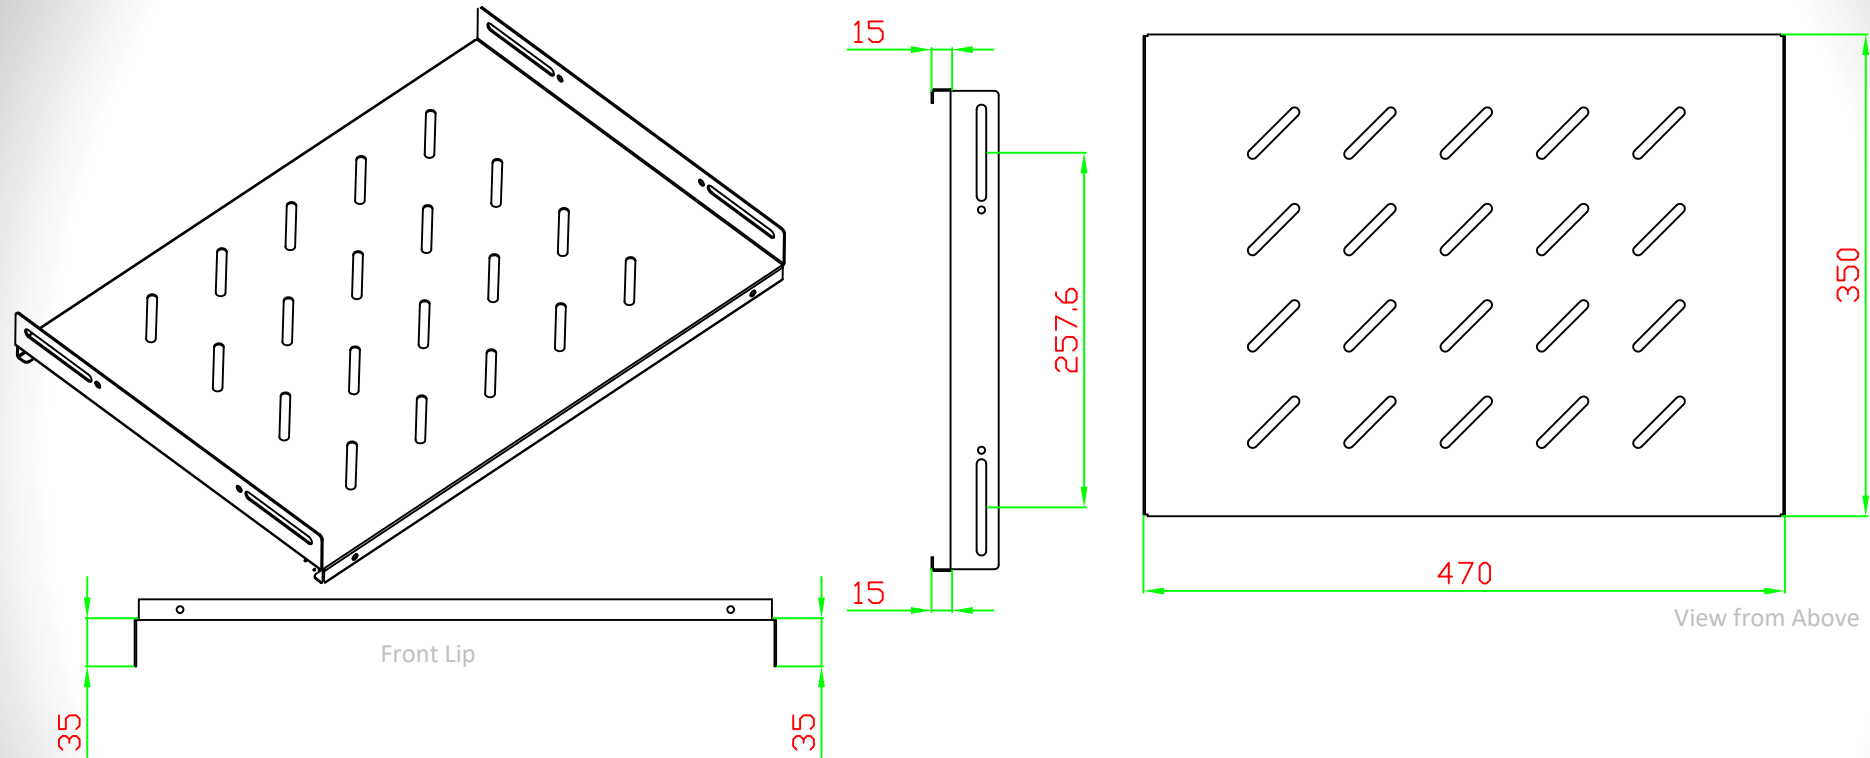

All-Rack™

350mm Deep Fixed Shelf

This shelf can be installed in all All-Rack 600mm deep floor cabinets. It has been specifically designed to fix at the front and rear.

Loading Capacity: 90kg

Material: 1.2mm Steel

Colour: Black RAL 9005

Style : Vented

Partcode : SHELF350600

Installation : This shelf fixes at the front and rear using cagenuts

Compatible with the following cabinets:

CAB126X6, CAB186X6, CAB226X6, CAB276X6, CAB376X6, CAB426X6, CAB476X6, CAB278X6, CAB378X6, CAB428X6, CAB478X6