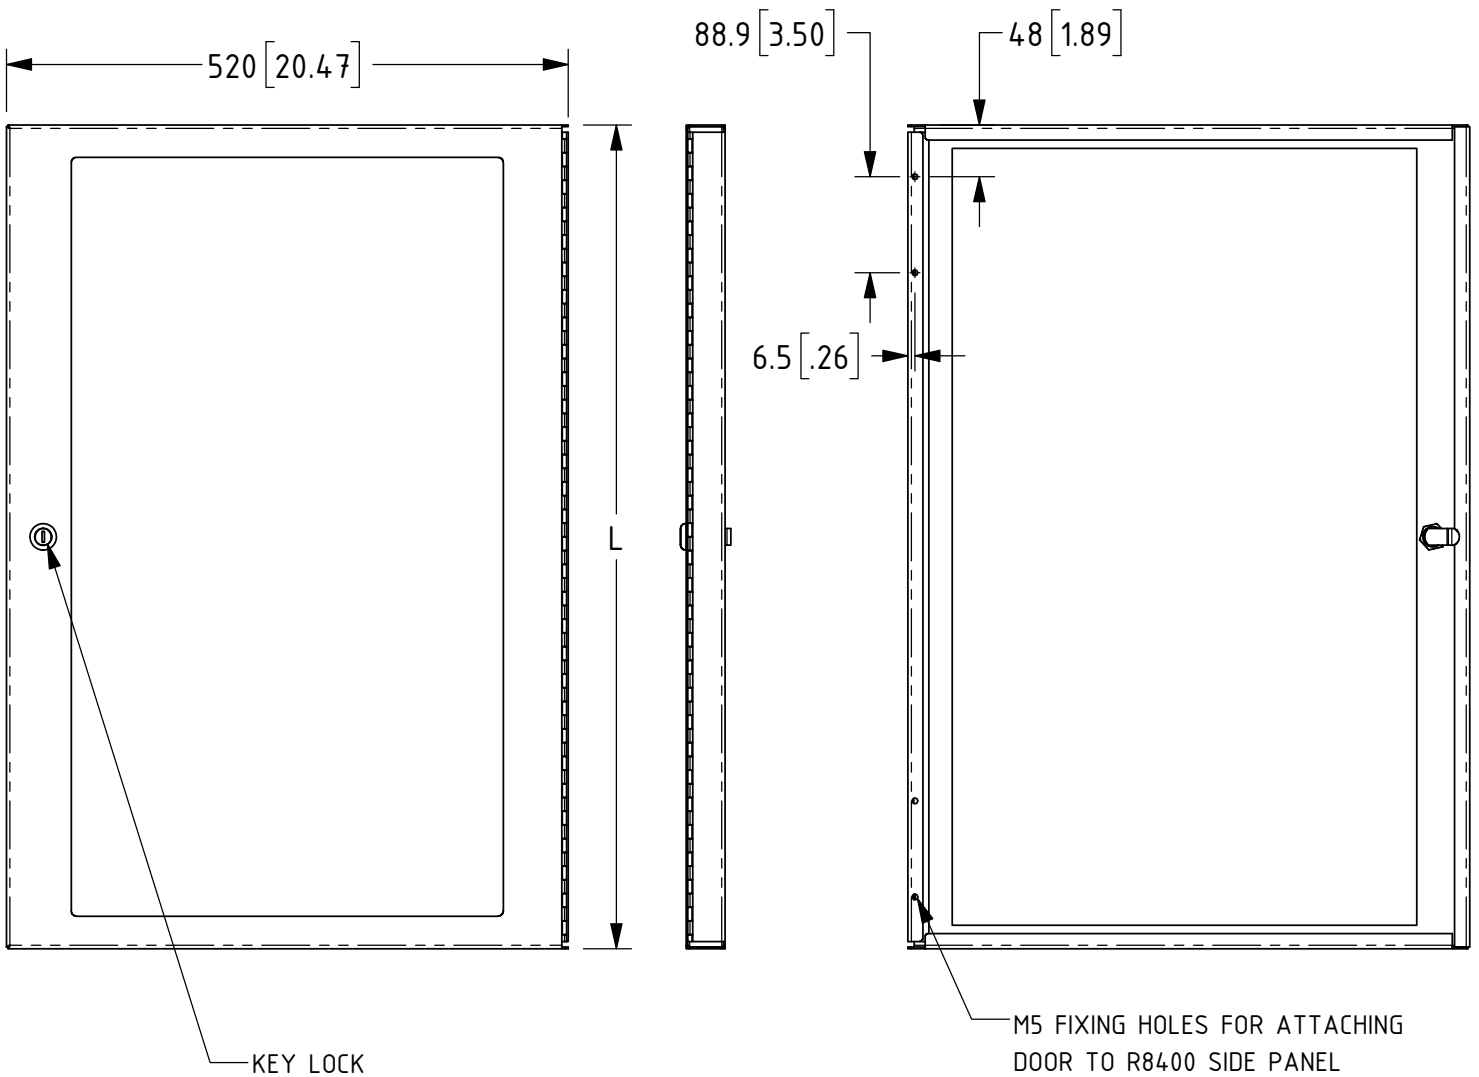

R8450

POLYCARBONATE DOOR FOR R8400 RACKS

DOOR	L
R8450-06	318.1mm / 12.52"
R8450-08	407mm / 16.02"
R8450-10	495.9mm / 19.52"
R8450-12	584.8mm / 23.02"
R8450-16	762.6mm / 30.02"
R8450-20	940.4mm / 37.02"
R8450-24	1118.2mm / 44.02"
R8450-28	1296mm / 51.02"
R8450-35	1607.15mm / 63.27"

R8460

VENTED STEEL DOOR FOR R8400 RACKS

DOOR	L
R8460-06	318.1mm / 12.52"
R8460-08	407mm / 16.02"
R8460-10	495.9mm / 19.52"
R8460-12	584.8mm / 23.02"
R8460-16	762.6mm / 30.02"
R8460-20	940.4mm / 37.02"
R8460-24	1118.2mm / 44.02"
R8460-28	1296mm / 51.02"
R8460-35	1607.15mm / 63.27"