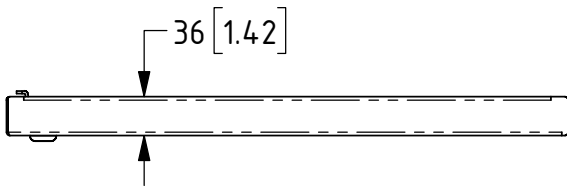

R8450

POLYCARBONATE DOOR FOR R8400 RACKS

DOOR	L
R8450-06	318.1mm / 12.52"
R8450-08	407mm / 16.02"
R8450-10	495.9mm / 19.52"
R8450-12	584.8mm / 23.02"
R8450-16	762.6mm / 30.02"
R8450-20	940.4mm / 37.02"
R8450-24	1118.2mm / 44.02"
R8450-28	1296mm / 51.02"
R8450-35	1607.15mm / 63.27"

R8460

VENTED STEEL DOOR FOR R8400 RACKS

DOOR	L
R8460-06	318.1mm / 12.52"
R8460-08	407mm / 16.02"
R8460-10	495.9mm / 19.52"
R8460-12	584.8mm / 23.02"
R8460-16	762.6mm / 30.02"
R8460-20	940.4mm / 37.02"
R8460-24	1118.2mm / 44.02"
R8460-28	1296mm / 51.02"
R8460-35	1607.15mm / 63.27"