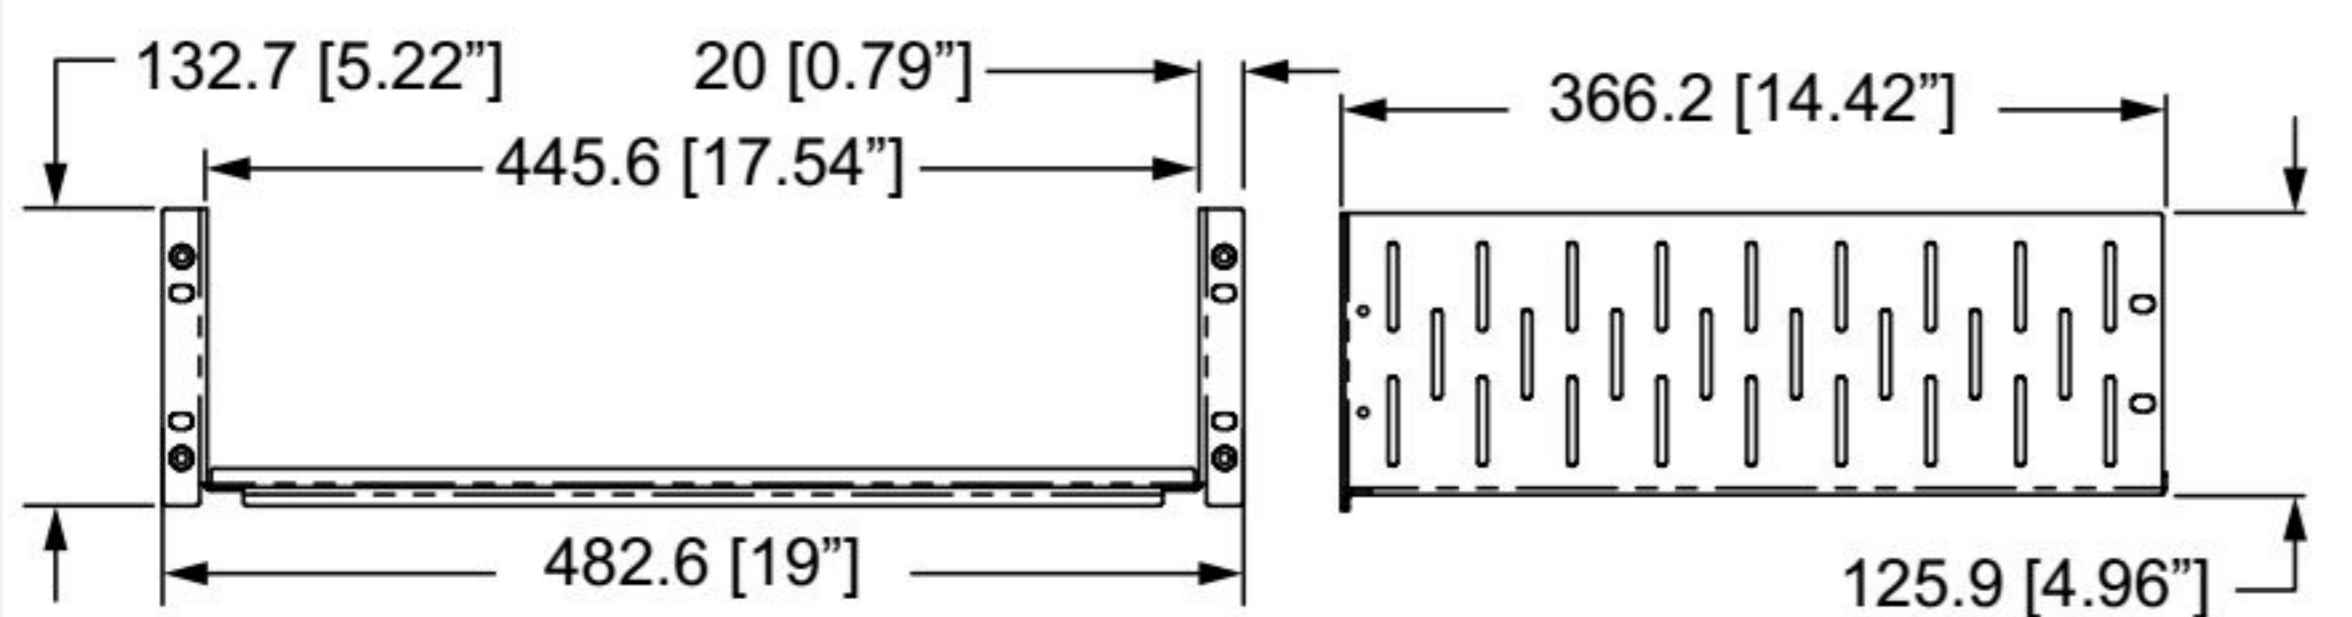

R1288-CBK Clamp Bar

SONOS

R1498/2UK-SB1 

2U SHELF FOR 1 X SONOS BRIDGE

R1498/2UK-SB2 

2U SHELF FOR 2 X SONOS BRIDGE

R1498/2UK-SB3 

2U SHELF FOR 3 X SONOS BRIDGE