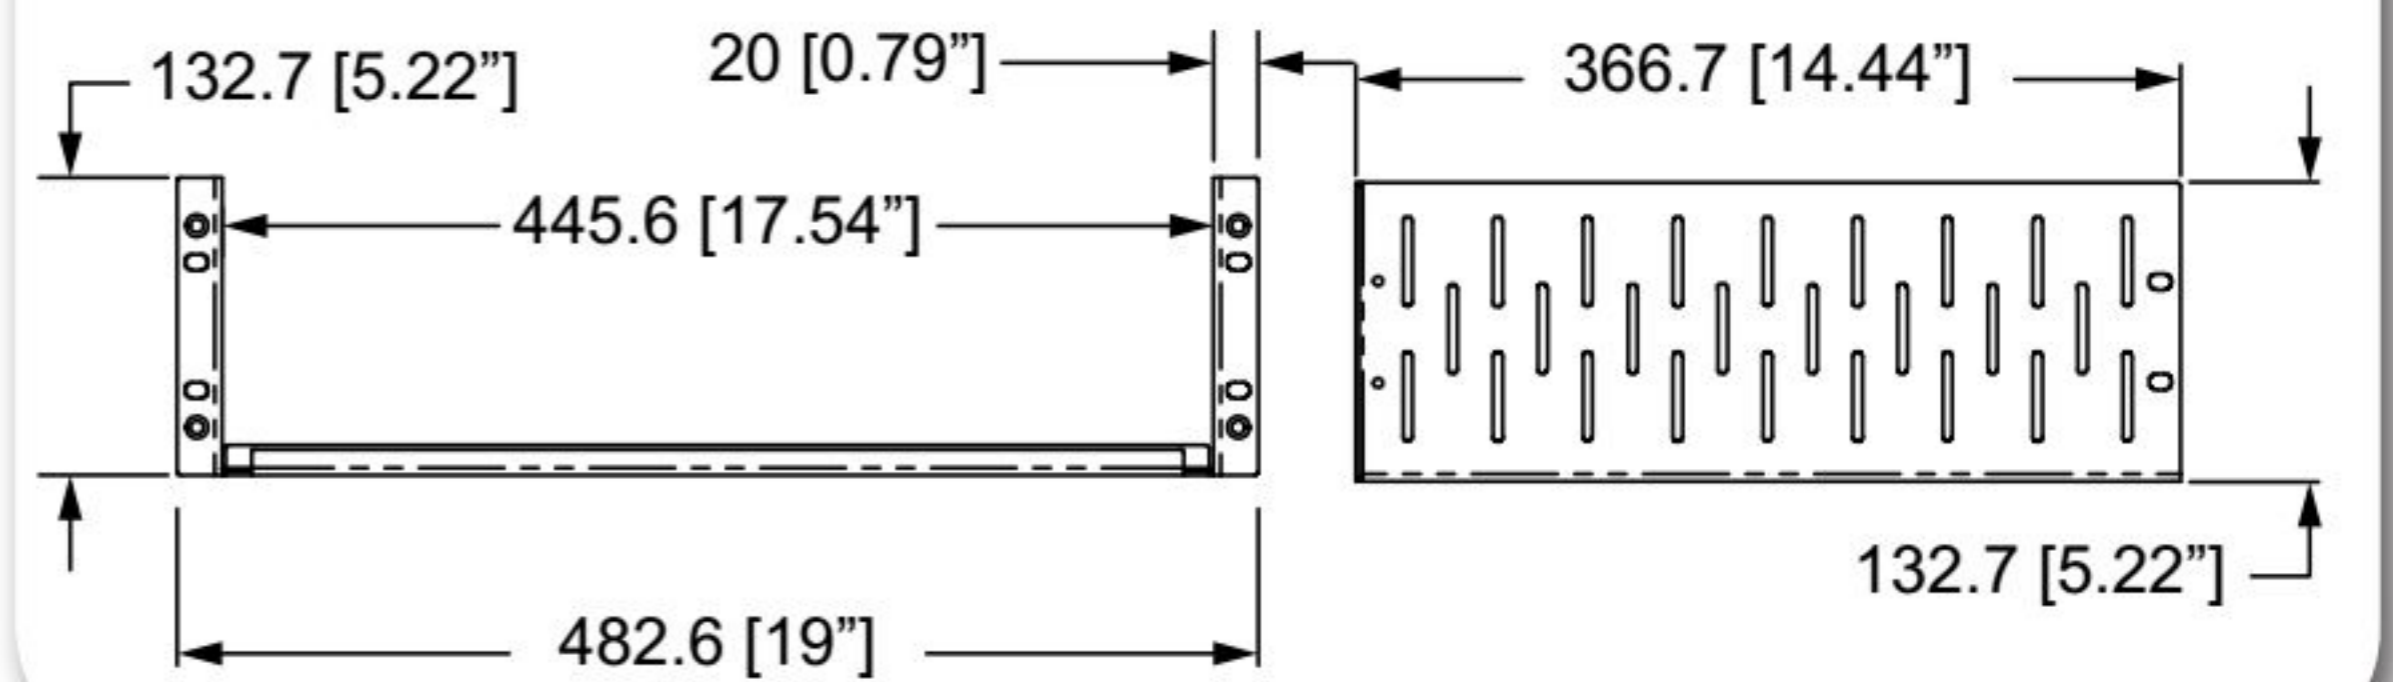

R1497/3UK-Shelf