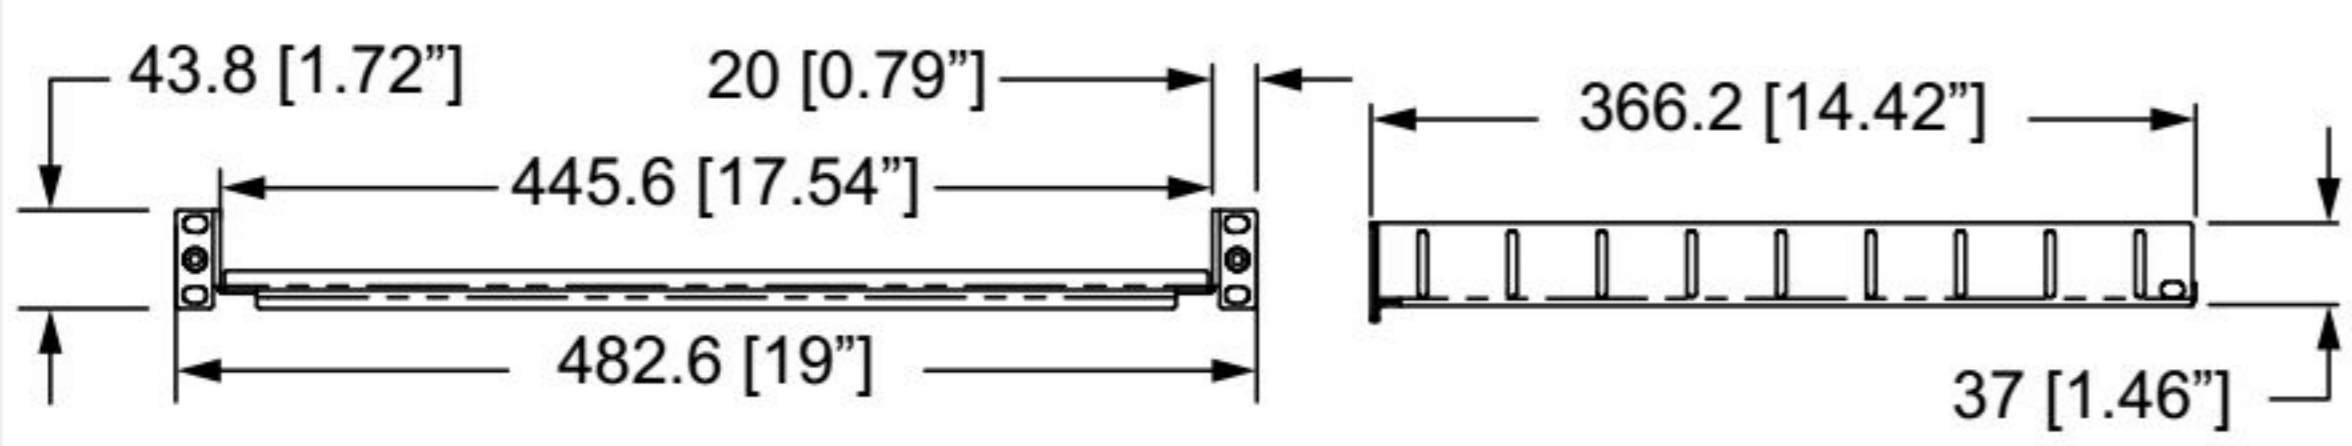

R1498/1UK-Shelf