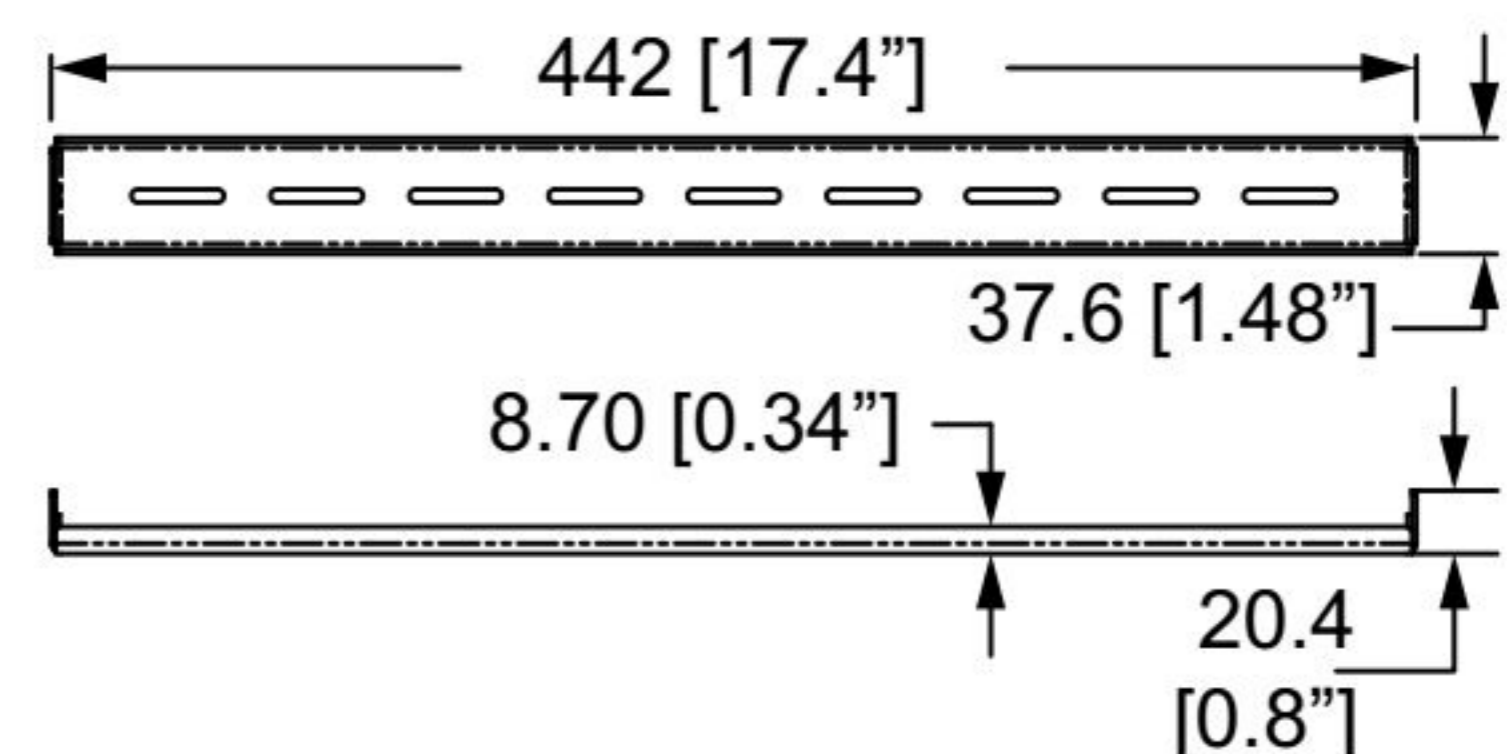

R1288-CBK Clamp Bar

SONOS

R1498/2UK-SB1 

2U SHELF FOR 1 X SONOS BRIDGE

R1498/2UK-SB2 

2U SHELF FOR 2 X SONOS BRIDGE

R1498/2UK-SB3 

2U SHELF FOR 3 X SONOS BRIDGE