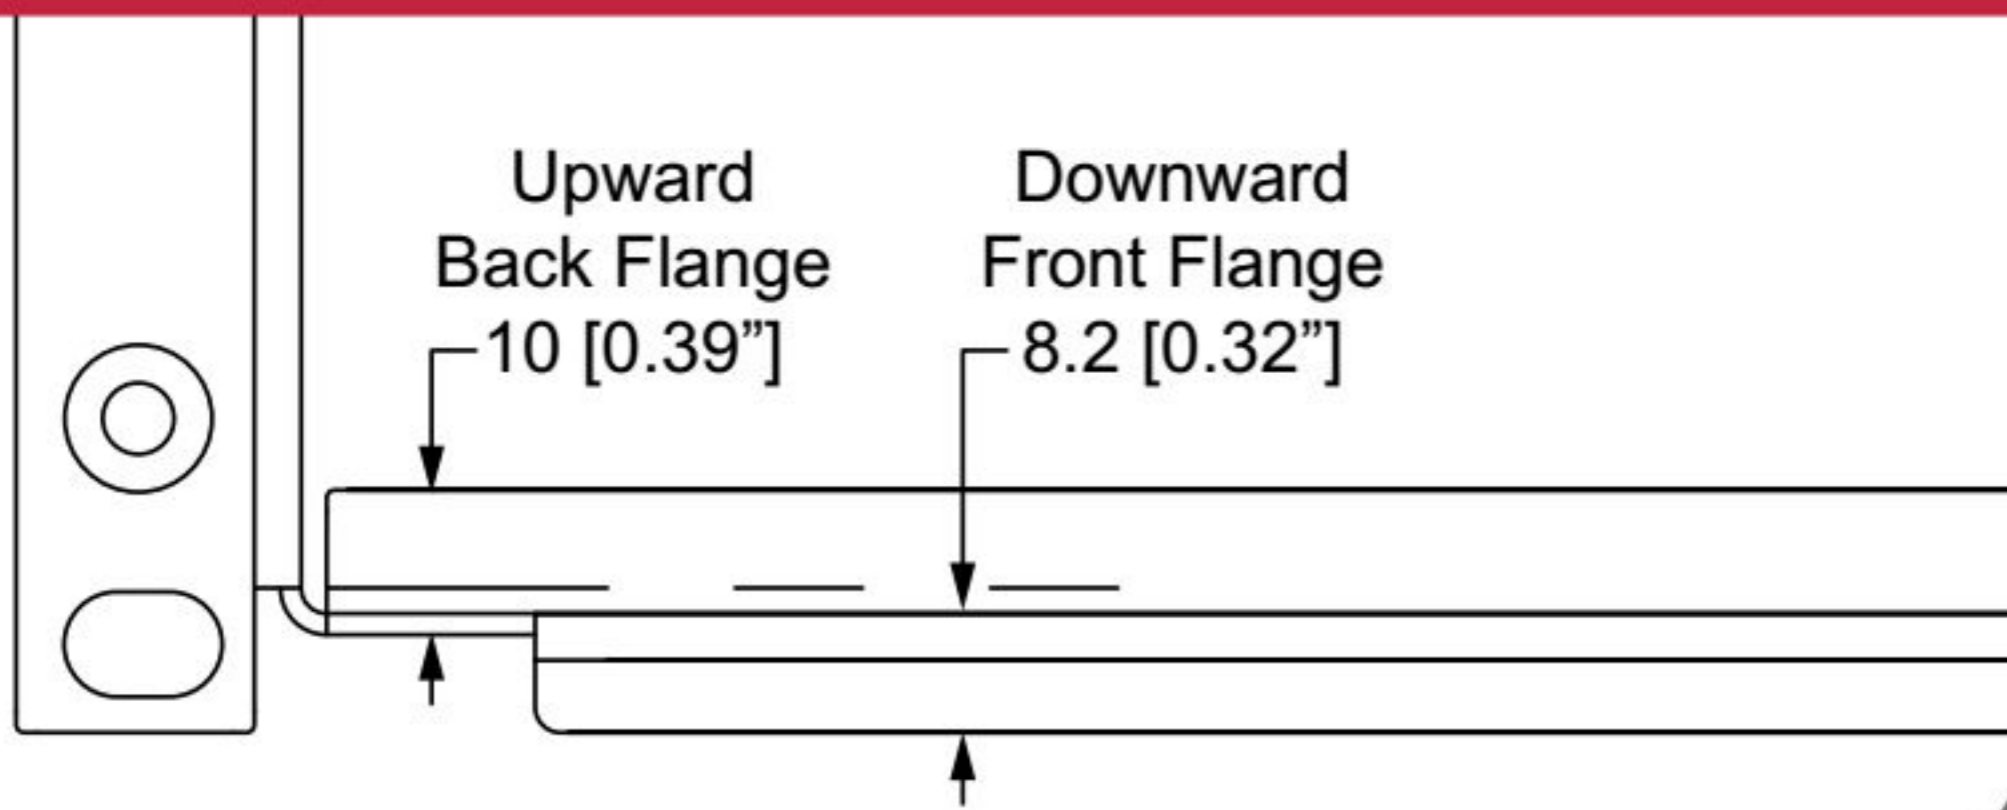

R1498 Flanges