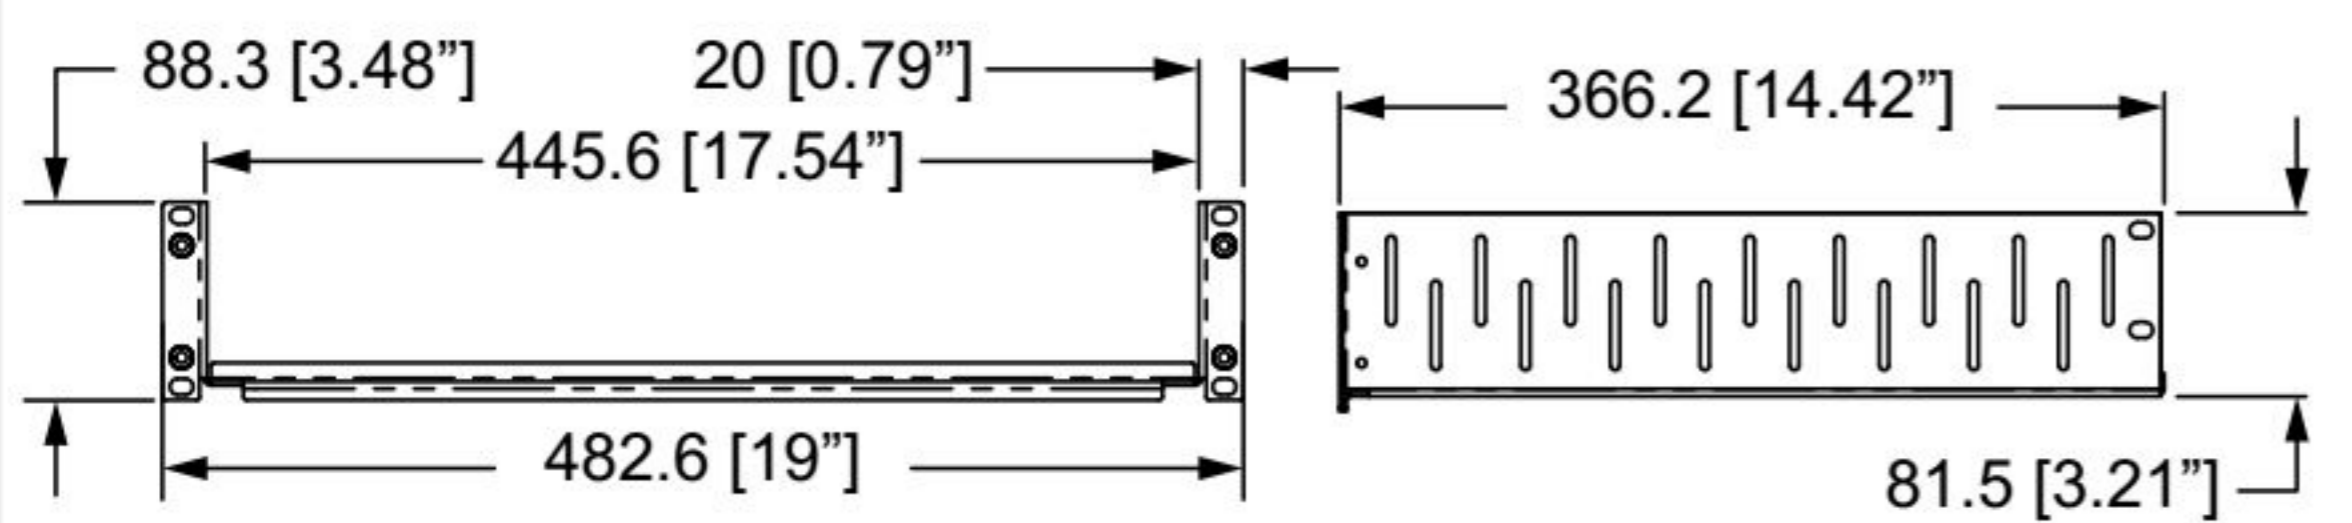

R1498/2UK-Shelf