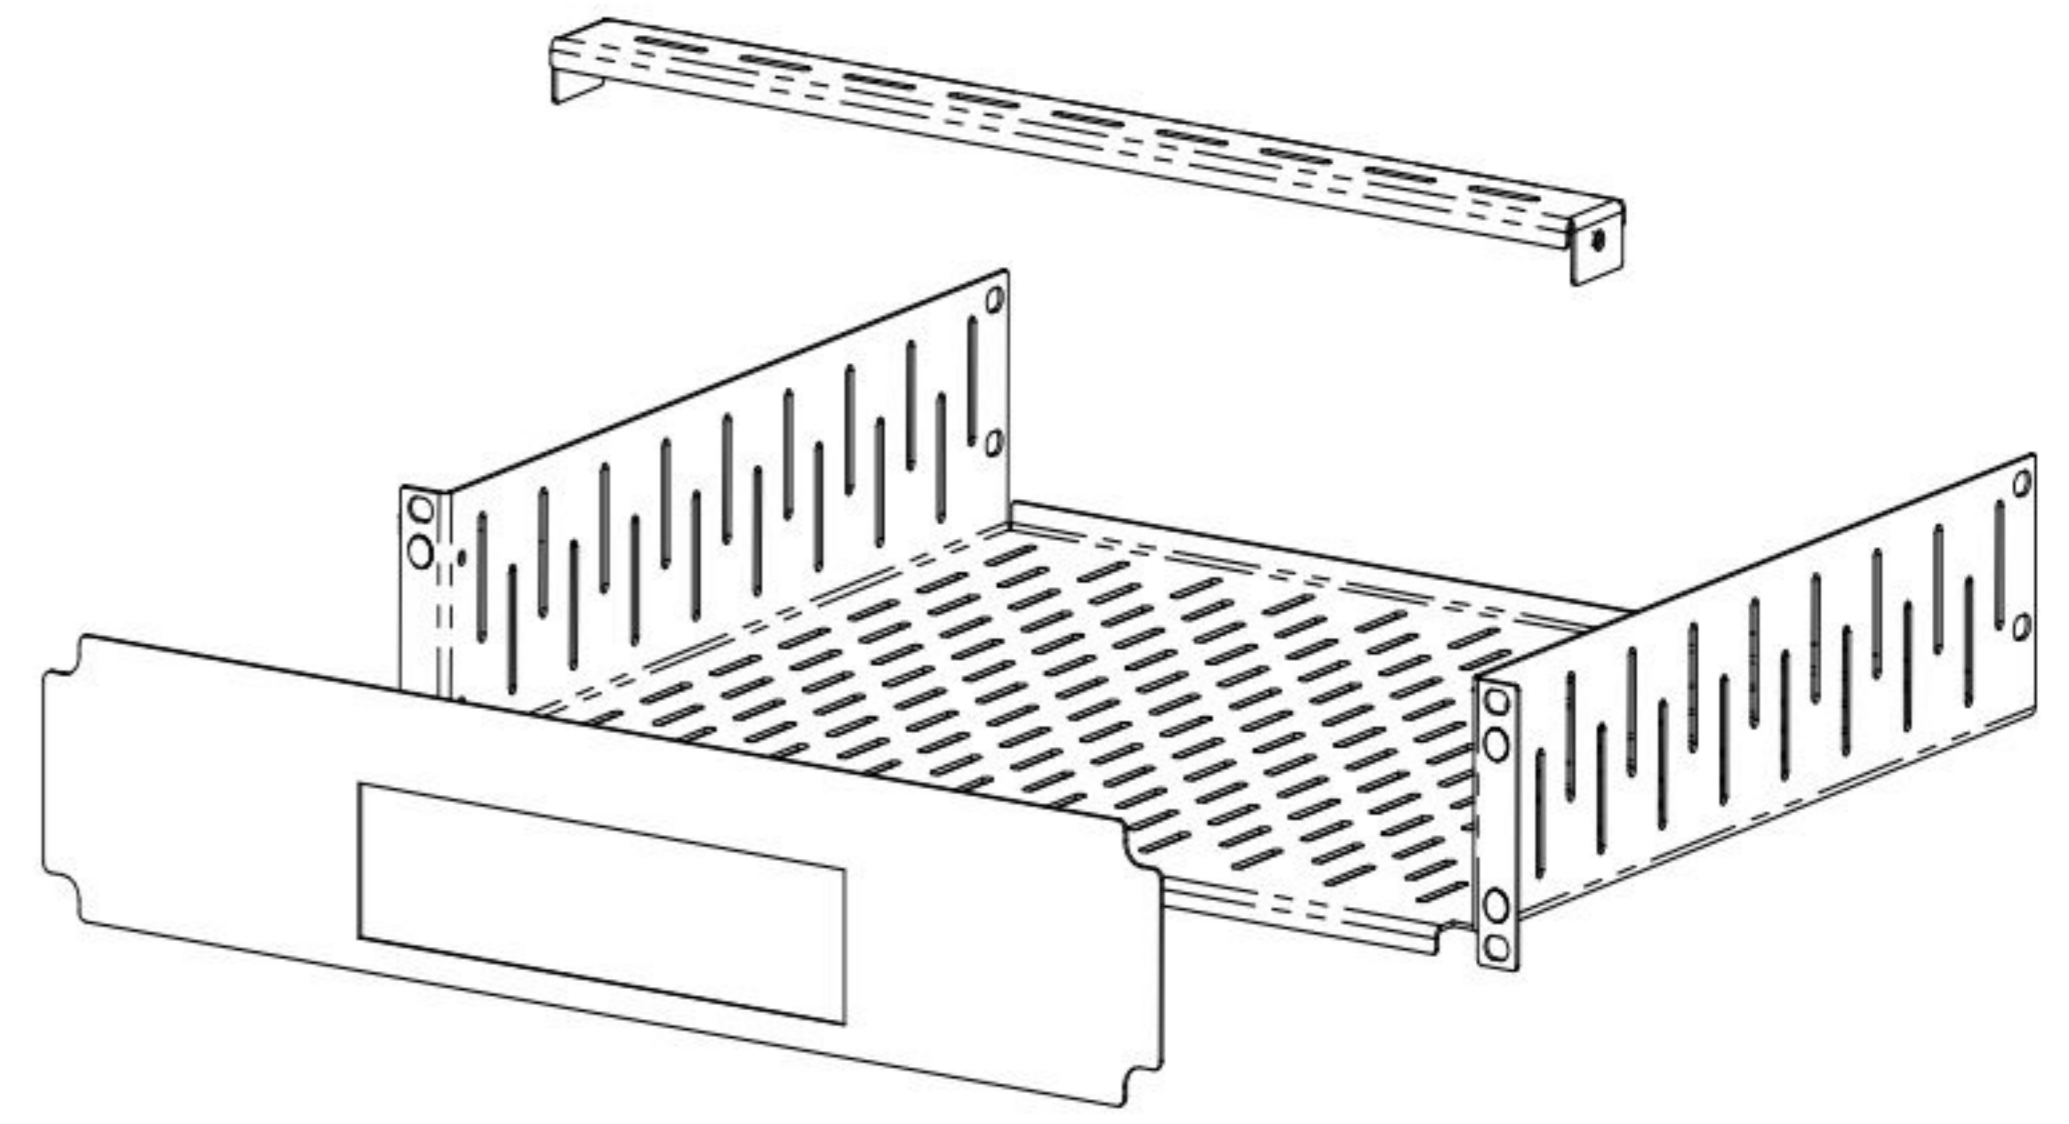

Vented Rack Shelf with CNC Cut Magnetic Face Plate

Comes with:

- 1 x Rack Mountable Vented Shelf
- 1 x Magnetic Face Plate with CNC Cut
- 1 x Clamp Bar to Help Secure Equipments

Custom front panels available for any piece of equipment on the market: AV equipment, Games Consoles etc.