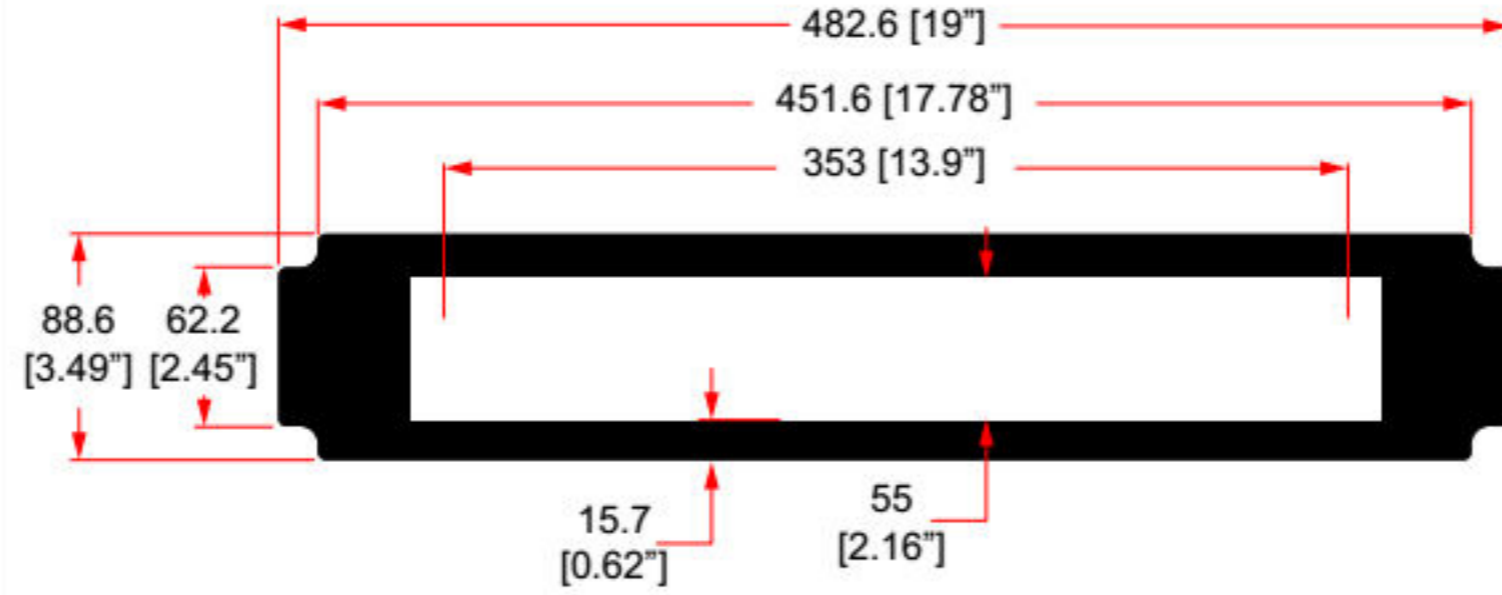

R1497/2UK-SKYHD

2U SHELF FOR 1 X SKY+ HD BOX Model DRX890

R1497/2UK-2TB

2U SHELF FOR 1 X Sky+ HD 2TB BOX

R1498/2UK-SKYQ

2U SHELF FOR 1 X SKY Q BOX

R1498/2UK-YVT100

2U SHELF FOR 1 X YOUVIEW HUMAX BOX