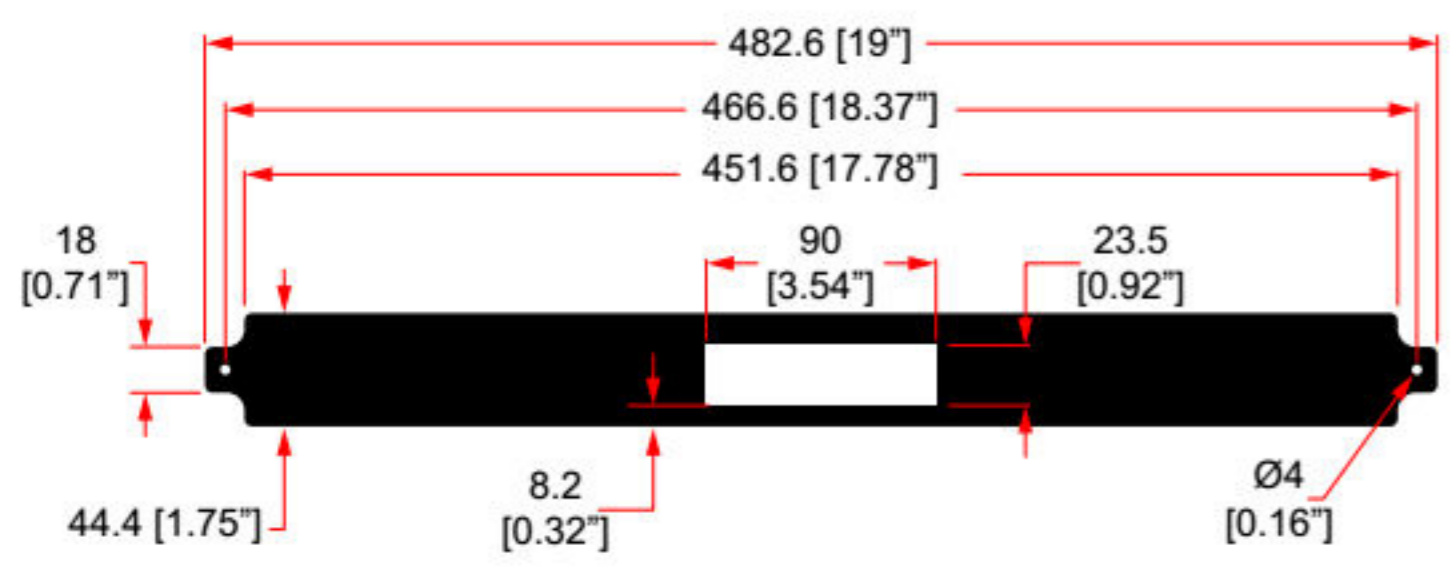

R1288-CBK Clamp Bar

Streaming TV Boxes

R1498/1UK-ATV1

1U SHELF FOR 1 X APPLE TV Gen 3

R1498/1UK-ATV2

1U SHELF FOR 2 X APPLE TV Gen 3

R1498/2UK-ATV1

2U SHELF FOR 1 X APPLE TV Gen 4