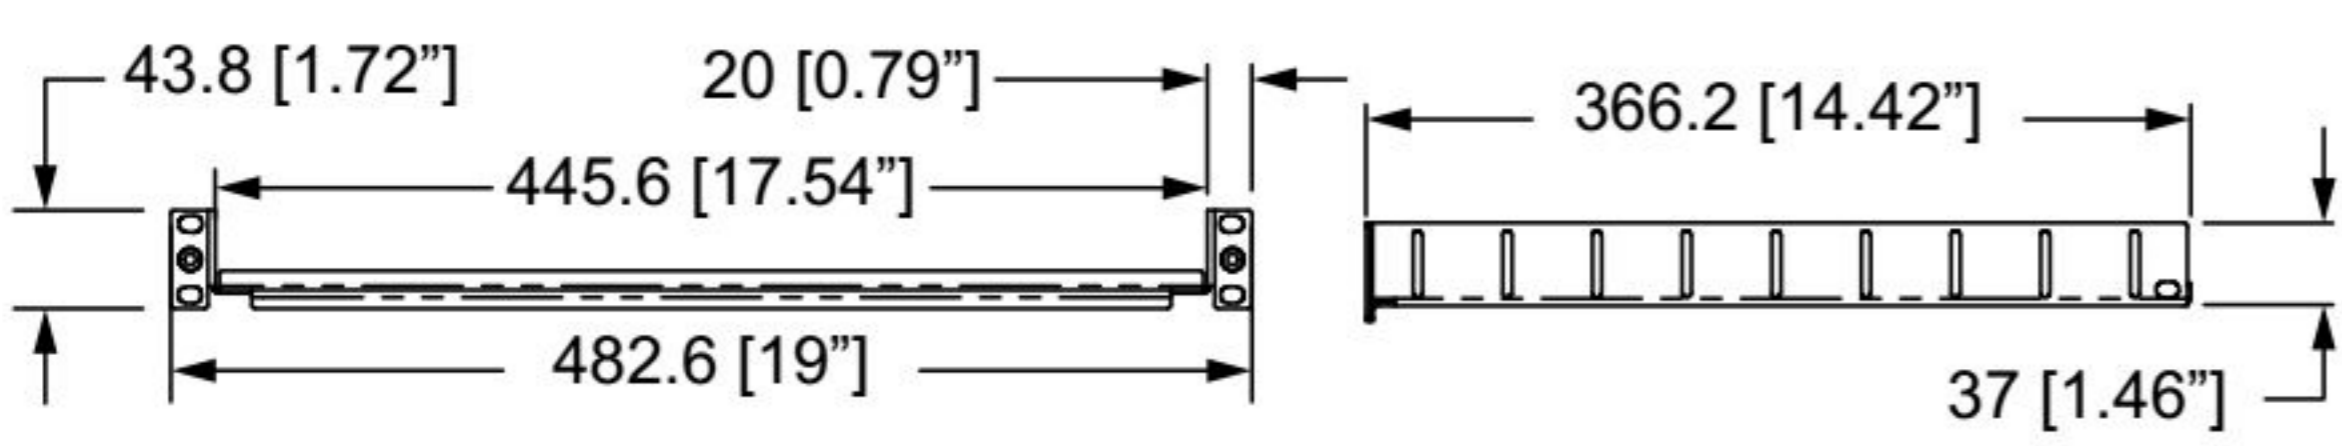

R1498/1UK-Shelf