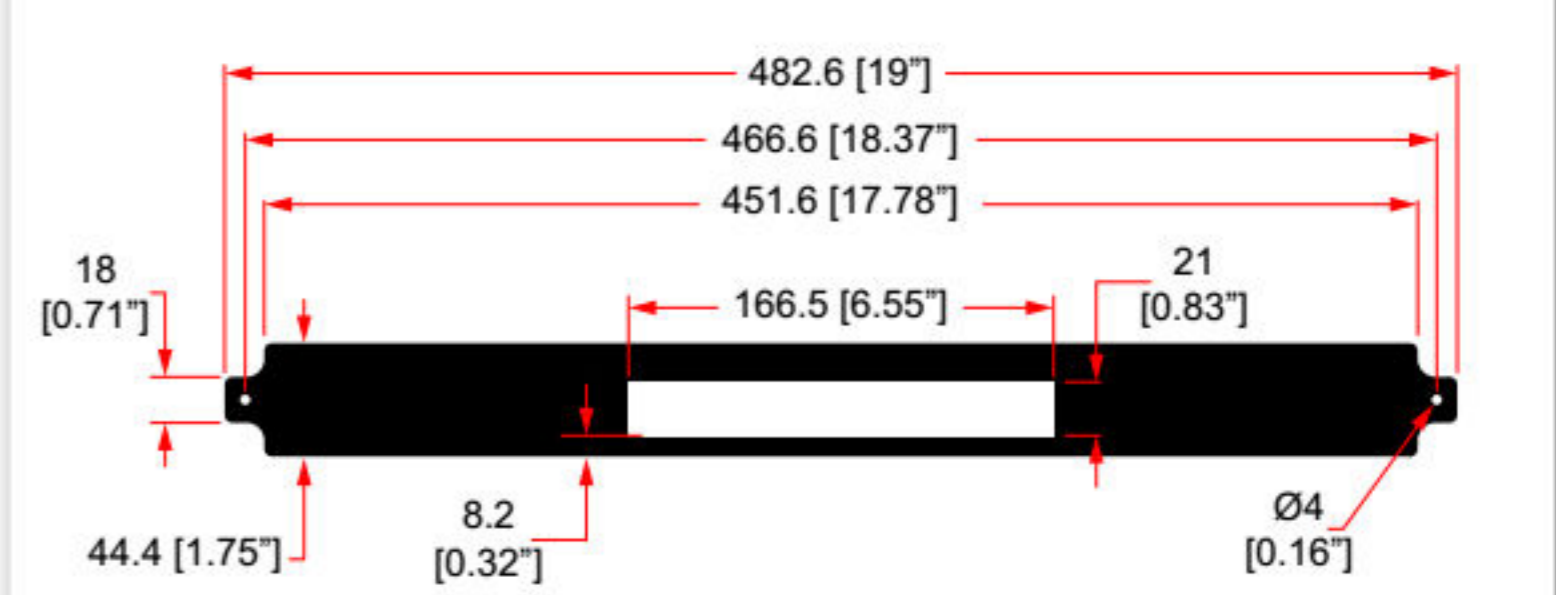

R1498/2UK-ATV2

2U SHELF FOR 2 X APPLE TV Gen 4

R1498/2UK-ATV3

2U SHELF FOR 3 X APPLE TV Gen 4

R1498/1UK-ROKU4

1U SHELF FOR 1 X ROKU 4

R1497/2UK-SKY-DRX895

2U SHELF FOR 1 X SKY+ HD BOX Model DRX895