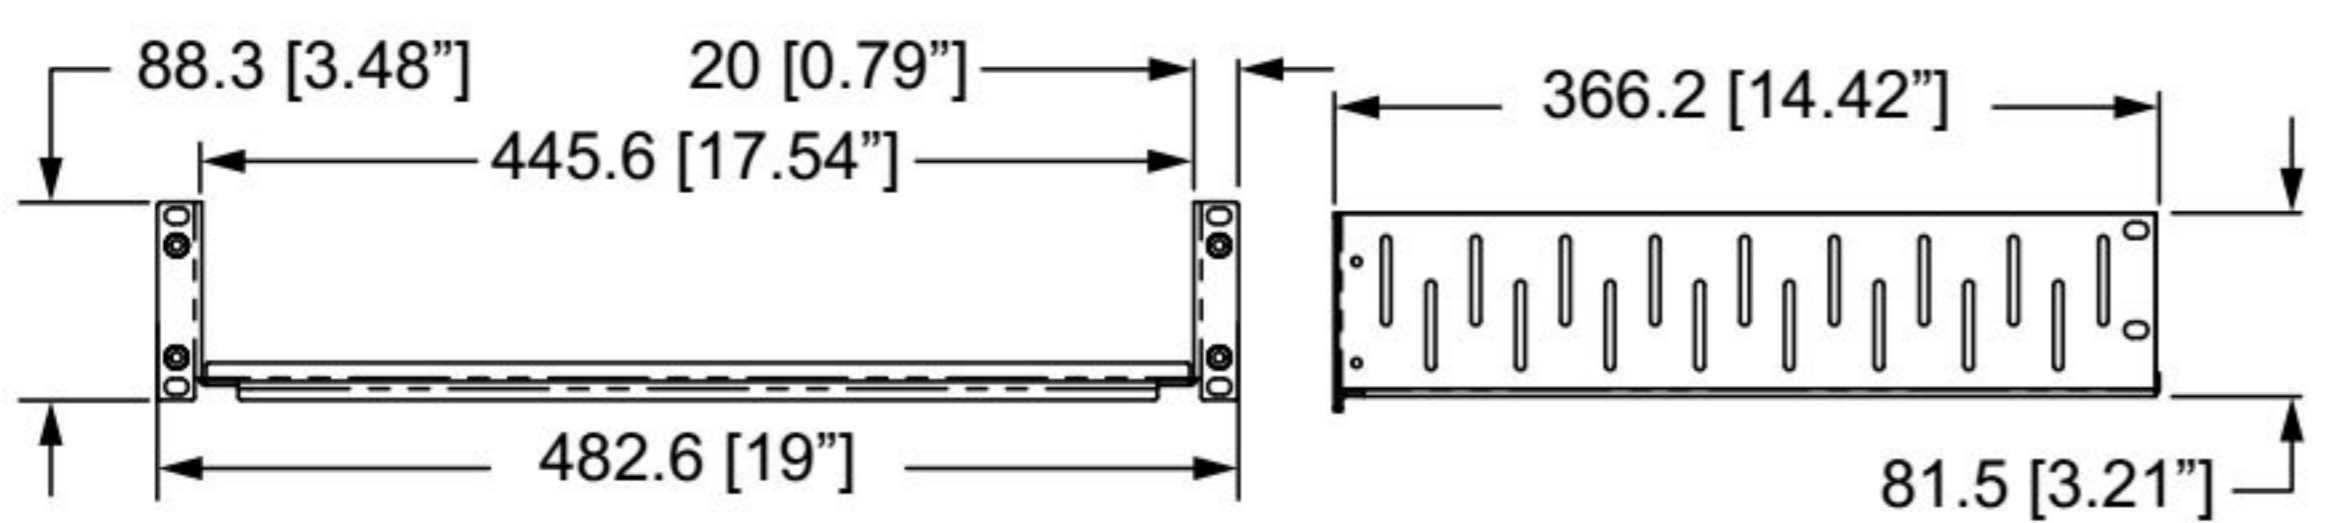

R1498/2UK-Shelf