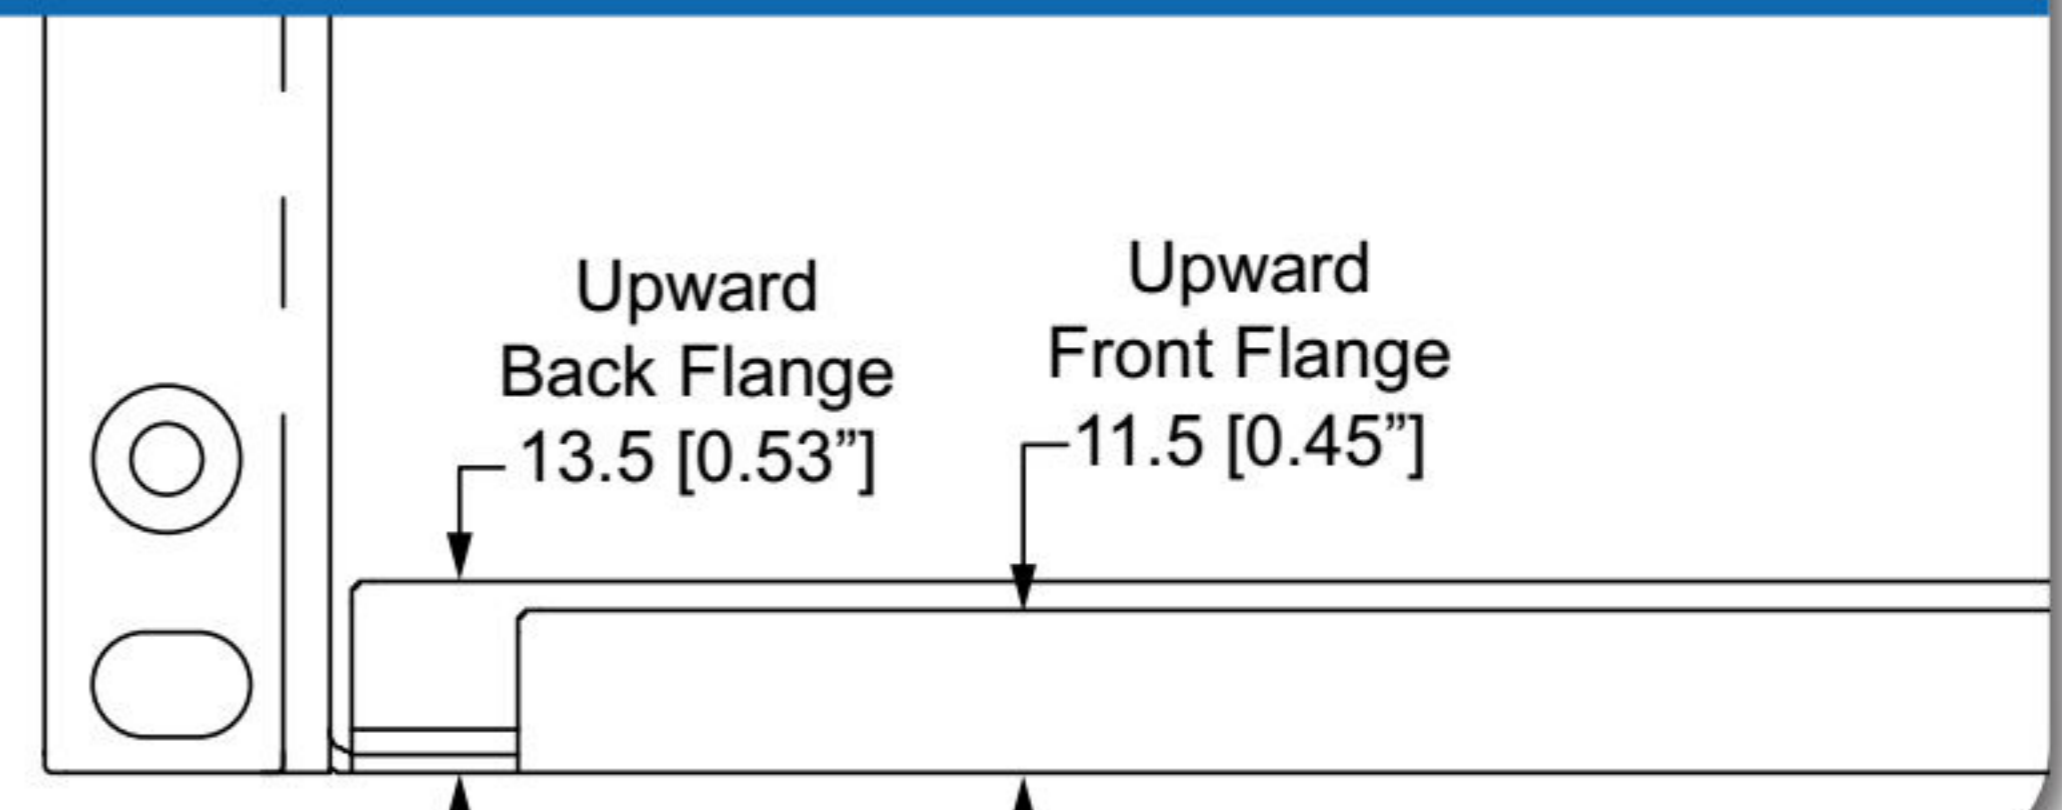

R1497 Flanges