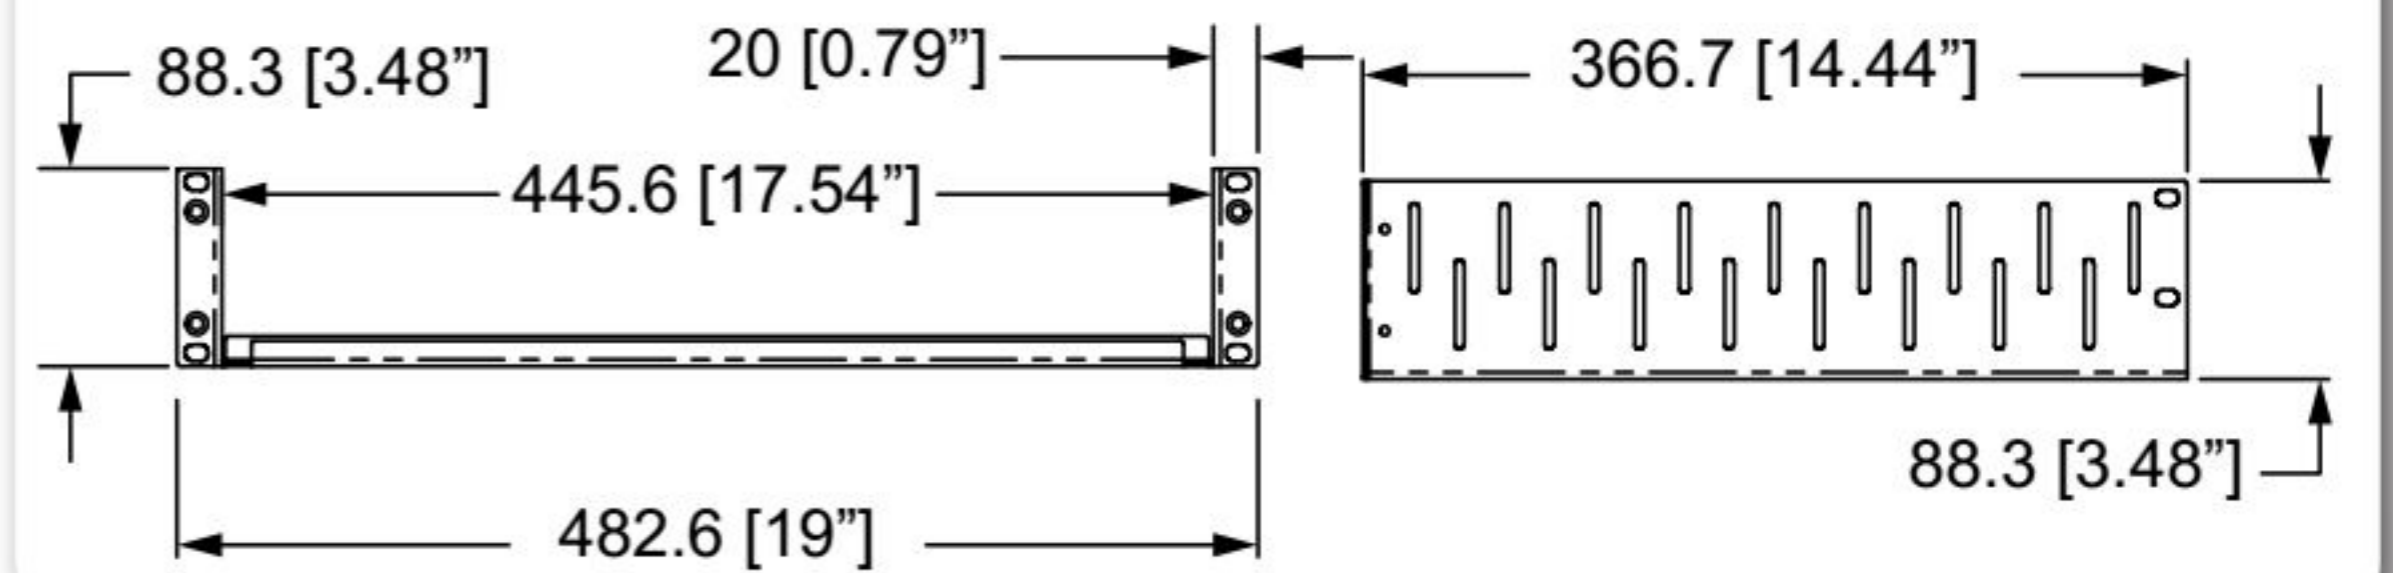

R1497/2UK-Shelf