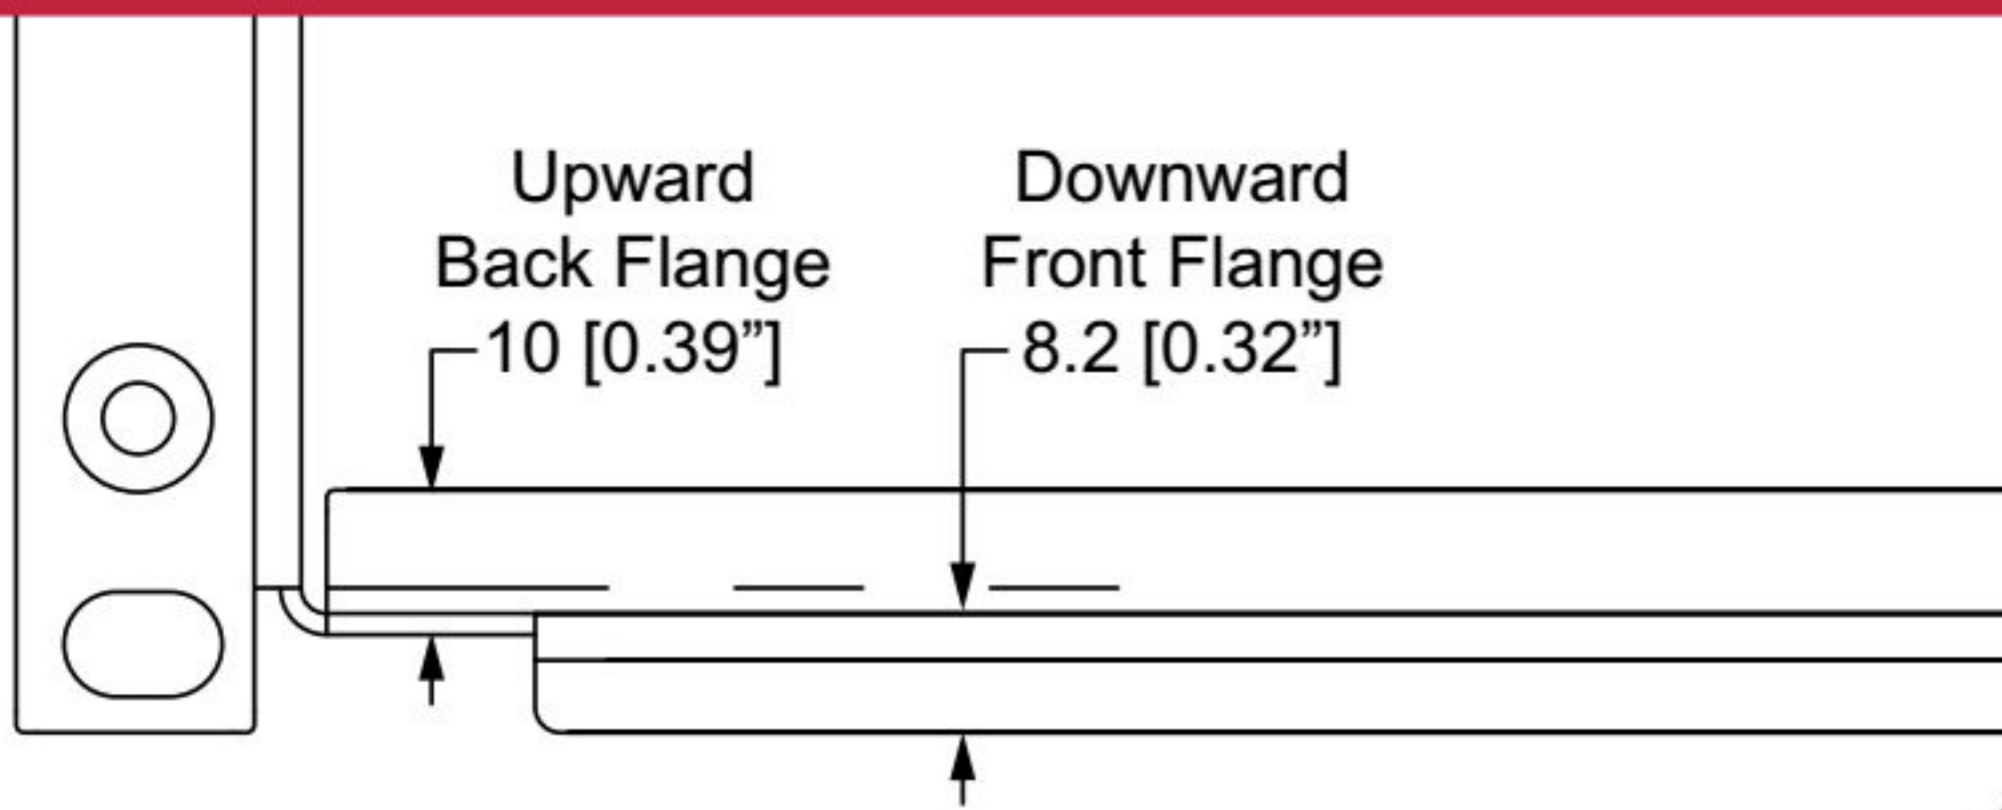

R1498 Flanges