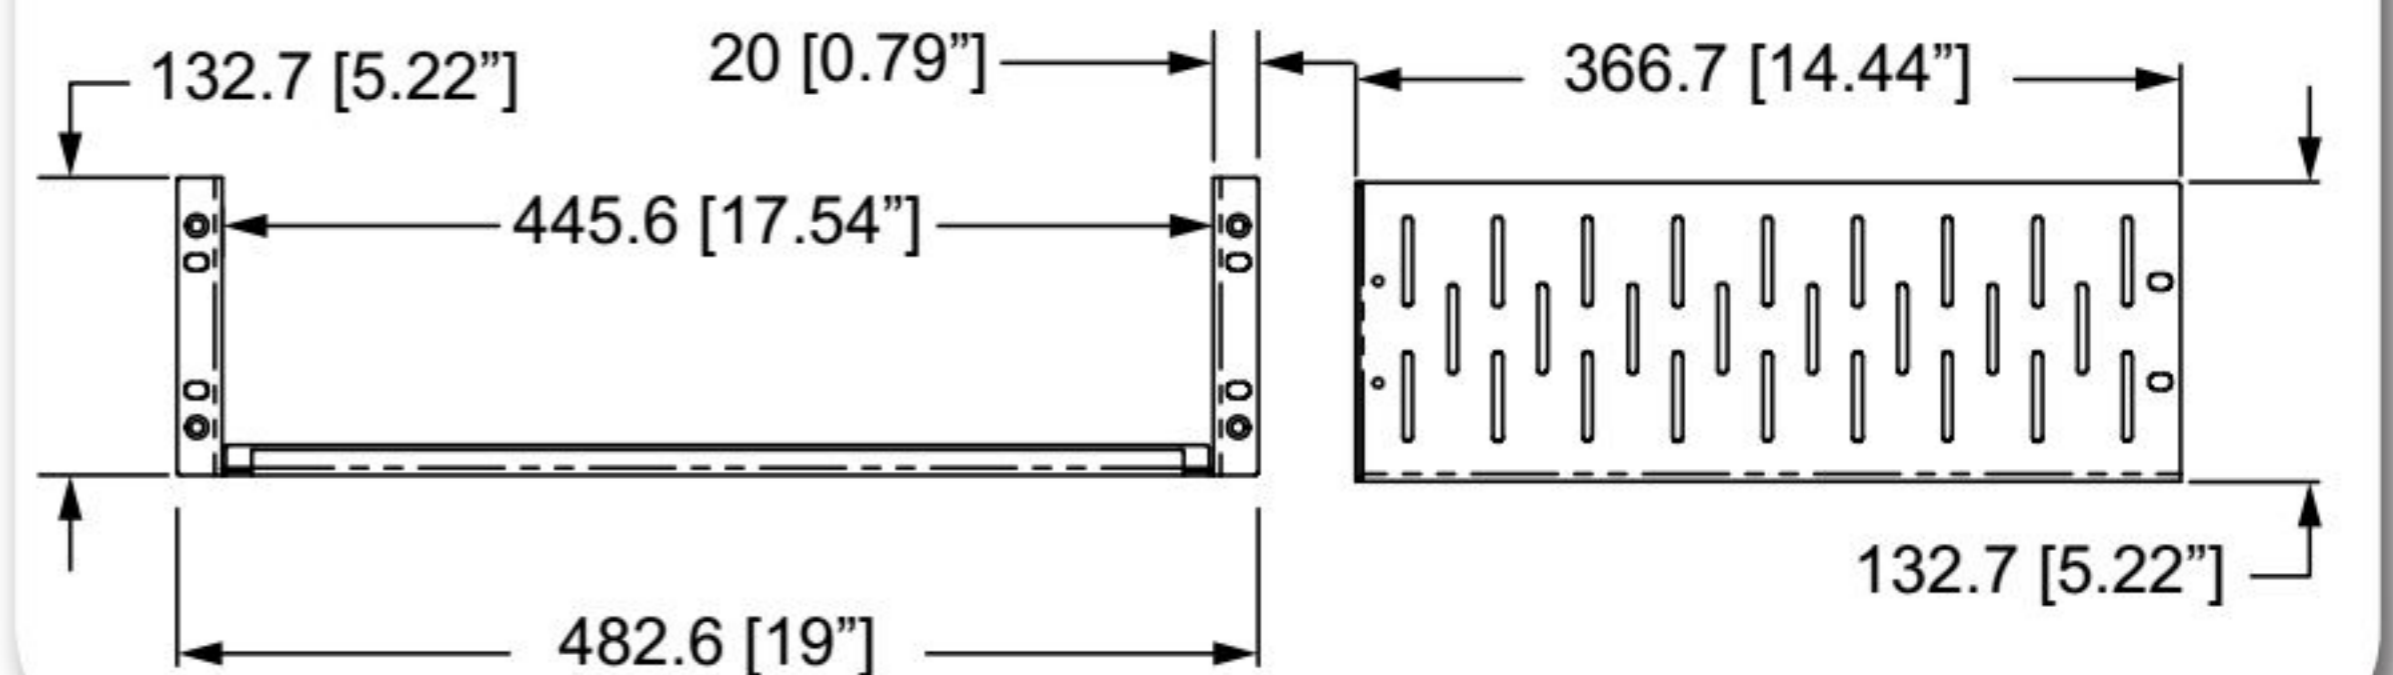

R1497/3UK-Shelf