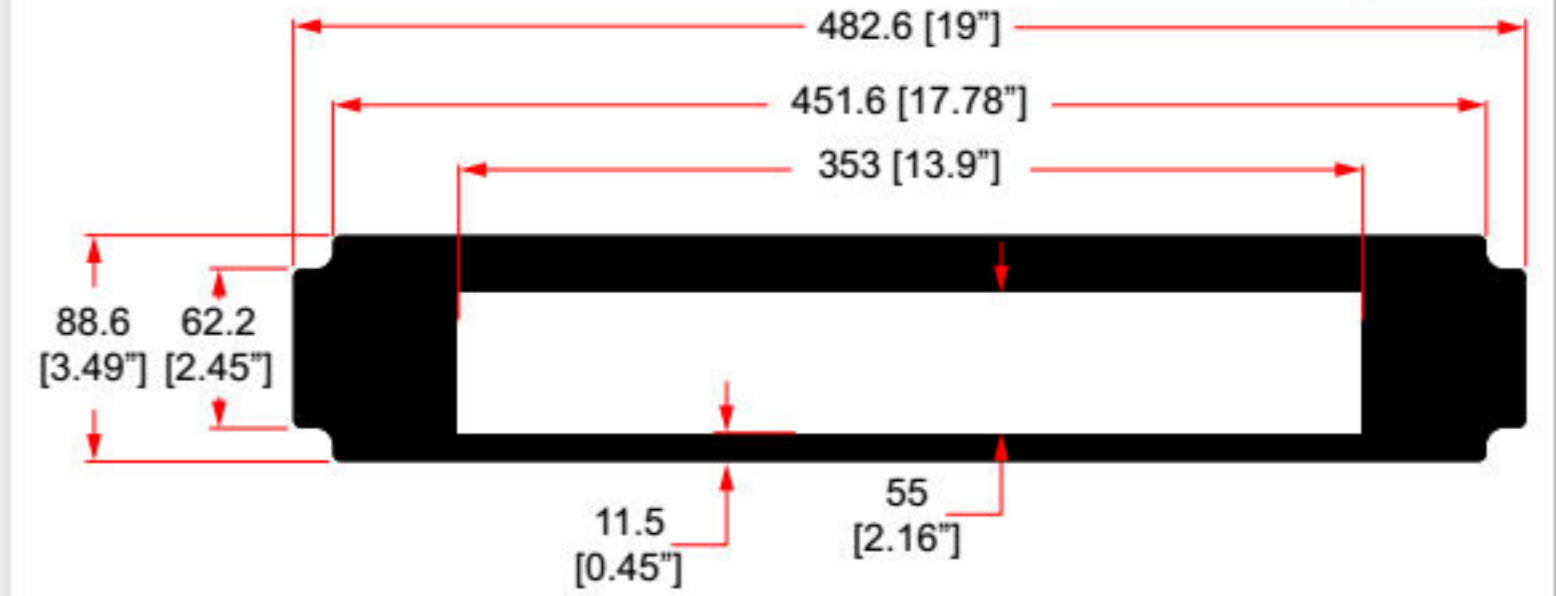

R1497/2UK-2TB

2U SHELF FOR 1 X Sky+ HD 2TB BOX