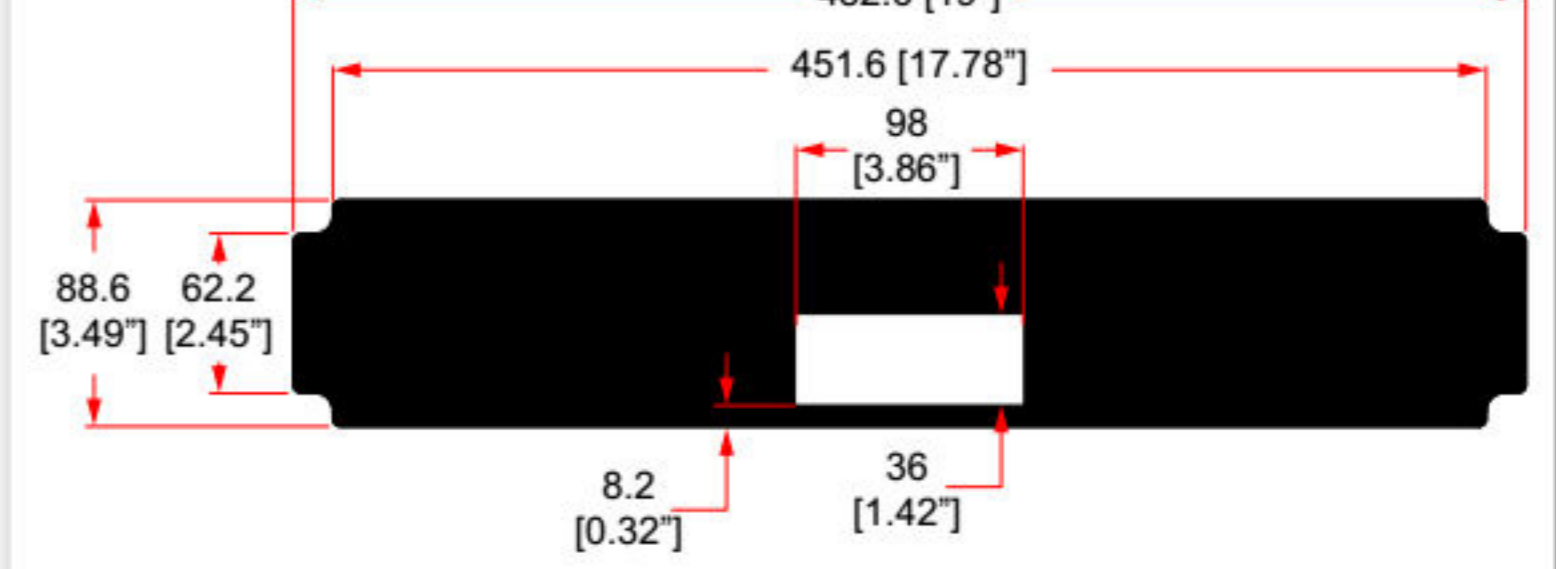

R1288-CBK Clamp Bar

Streaming TV Boxes

R1498/1UK-ATV1

1U SHELF FOR 1 X APPLE TV Gen 3

R1498/1UK-ATV2

1U SHELF FOR 2 X APPLE TV Gen 3

R1498/2UK-ATV1

2U SHELF FOR 1 X APPLE TV Gen 4