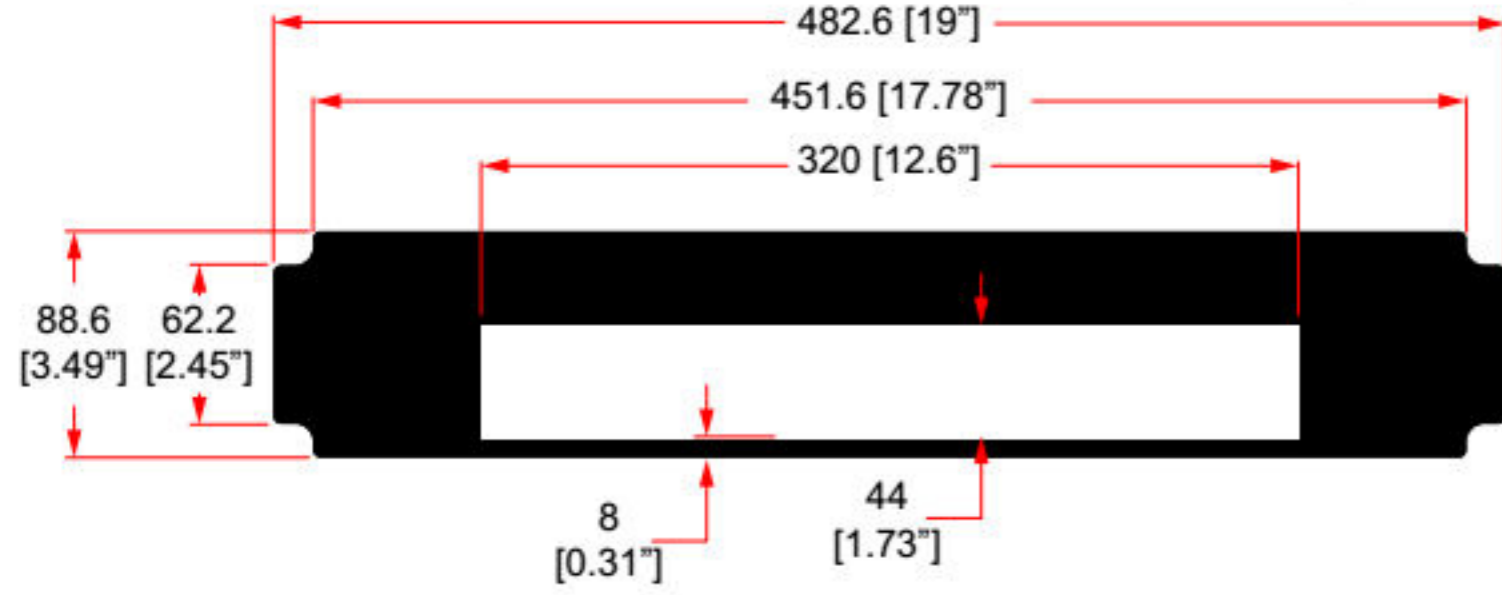

R1497/2UK-SKYHD

2U SHELF FOR 1 X SKY+ HD BOX Model DRX890

R1497/2UK-2TB

2U SHELF FOR 1 X Sky+ HD 2TB BOX

R1498/2UK-SKYQ

2U SHELF FOR 1 X SKY Q BOX

R1498/2UK-YVT100

2U SHELF FOR 1 X YOUVIEW HUMAX BOX