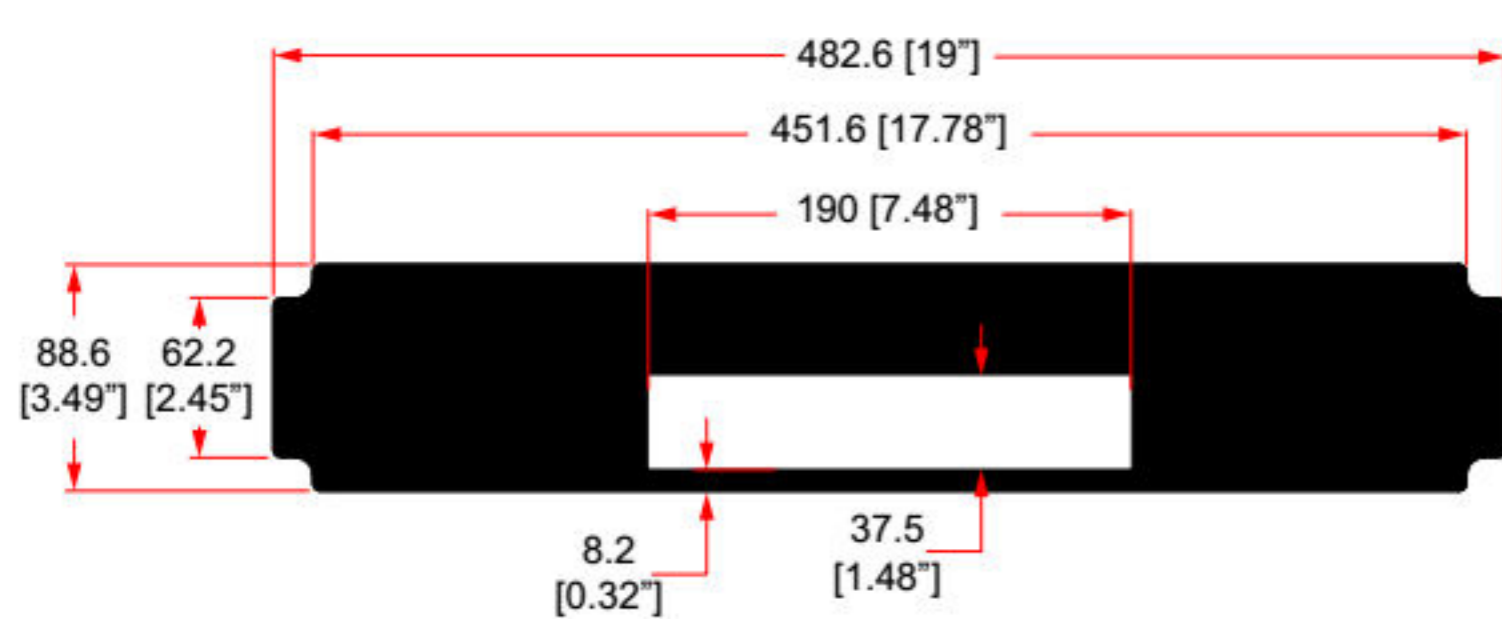

Computers

R1498/2UK-MACMINI13

2U SHELF FOR 1 X MAC MINI (2013 MODEL)