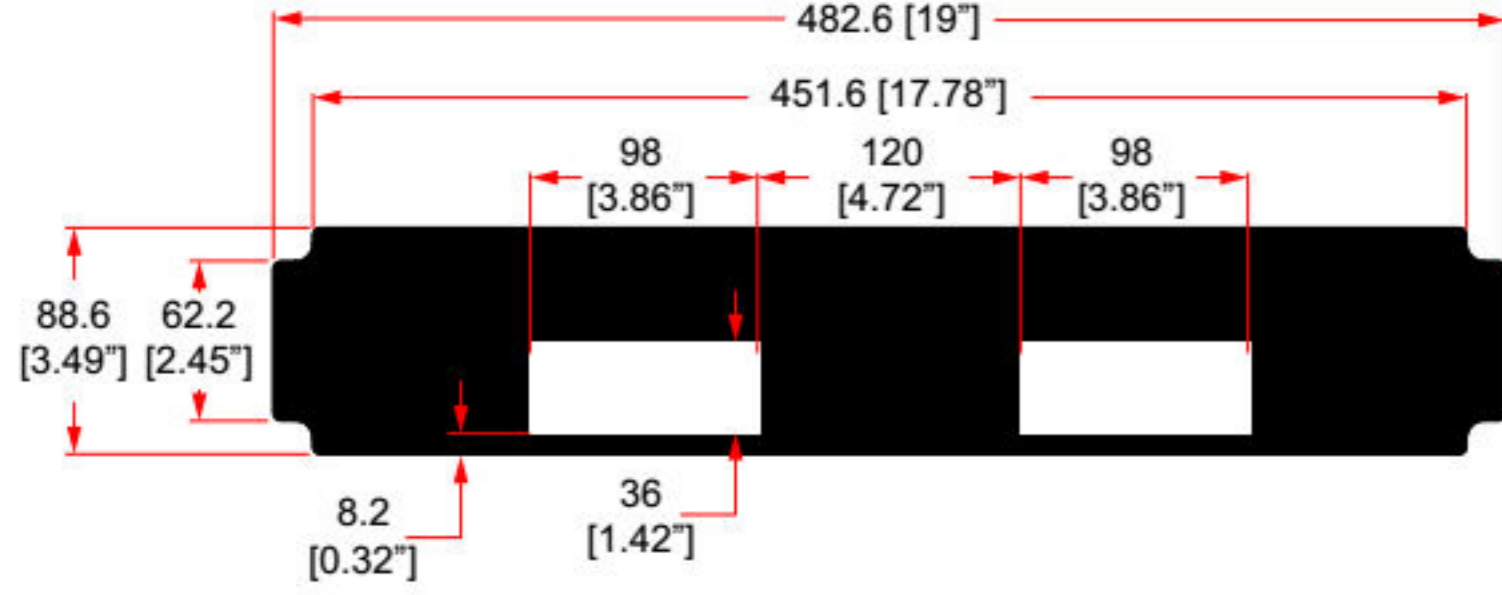

R1498/2UK-ATV2

2U SHELF FOR 2 X APPLE TV Gen 4