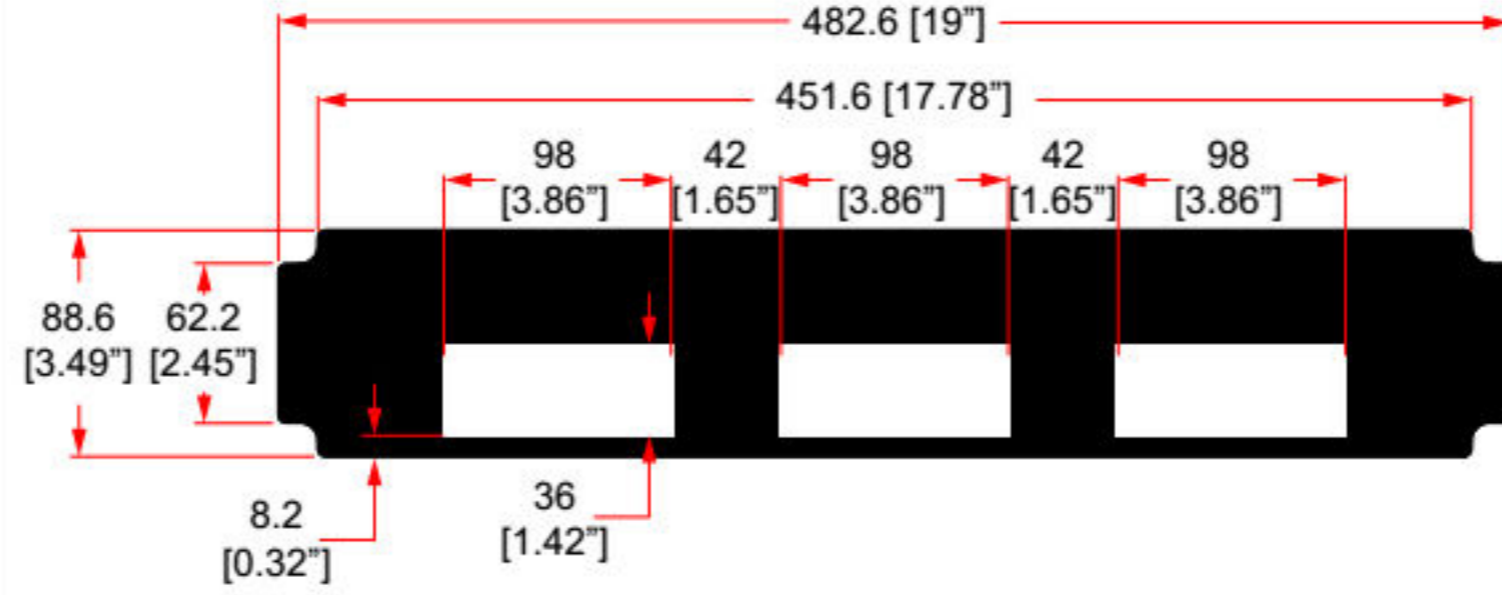

R1498/2UK-ATV3

2U SHELF FOR 3 X APPLE TV Gen 4