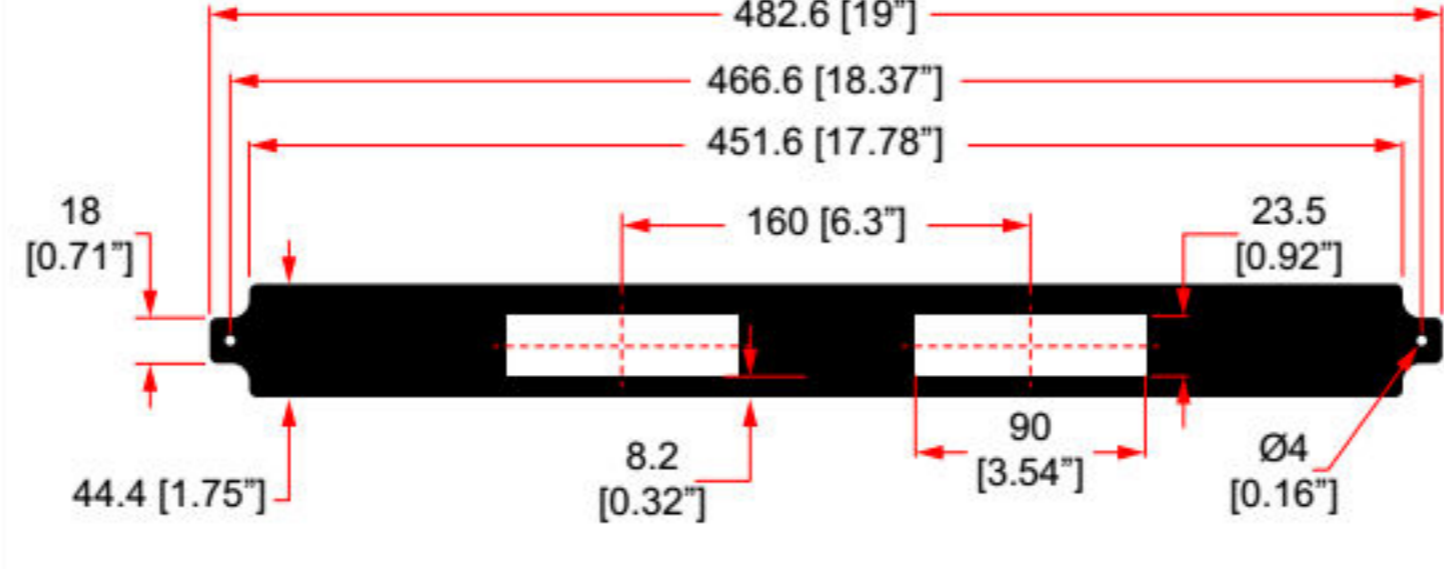

R1288-CBK Clamp Bar

Streaming TV Boxes

R1498/1UK-ATV1

1U SHELF FOR 1 X APPLE TV Gen 3

R1498/1UK-ATV2

1U SHELF FOR 2 X APPLE TV Gen 3

R1498/2UK-ATV1

2U SHELF FOR 1 X APPLE TV Gen 4