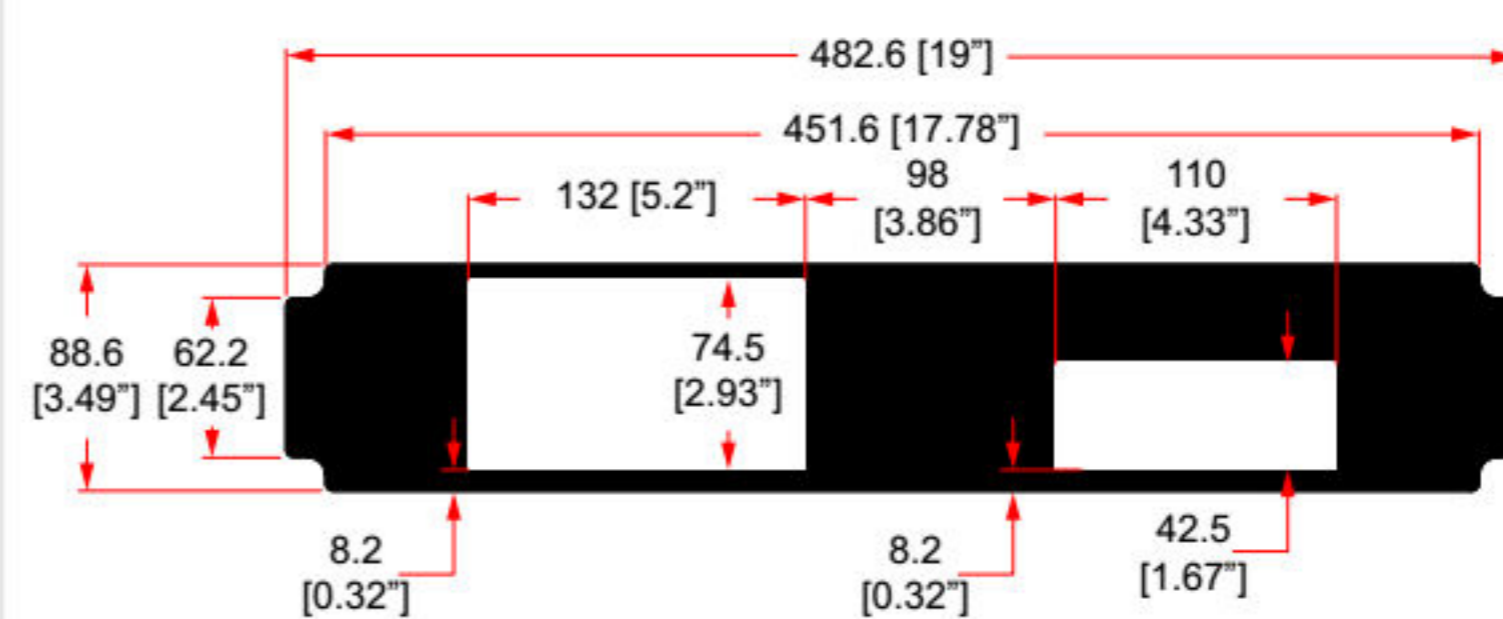

Computers

R1498/2UK-MACMINI13

2U SHELF FOR 1 X MAC MINI (2013 MODEL)

Networks

R1498/2UK-Creston

2U SHELF FOR 1 X CRESTRON® MC3 CONTROL SYSTEM