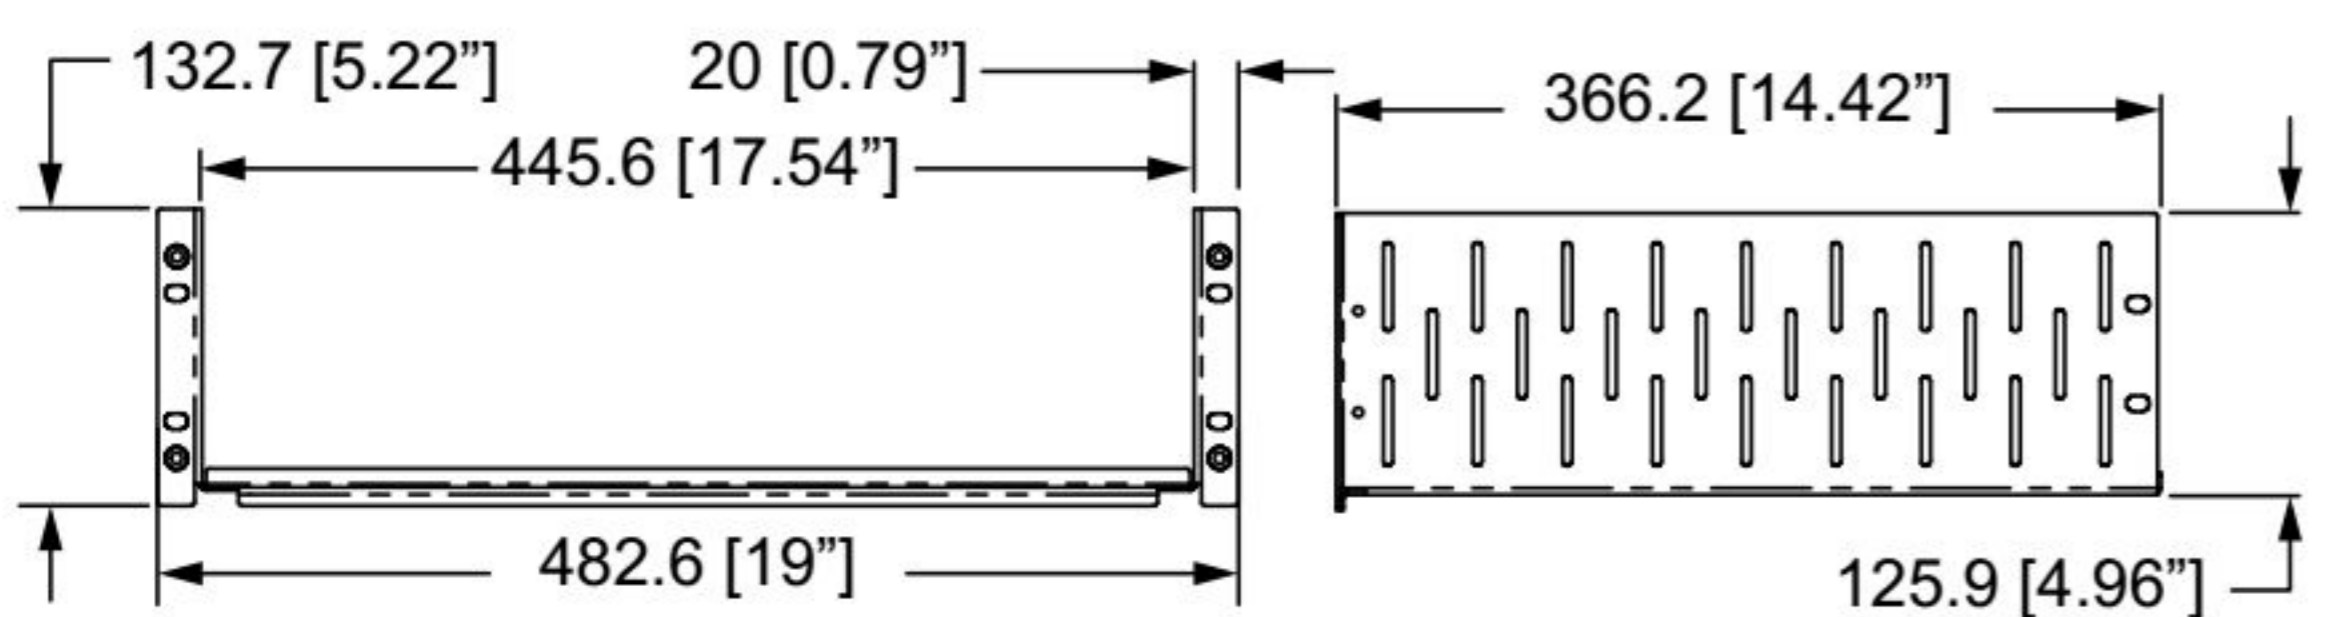

R1288-CBK Clamp Bar

Streaming TV Boxes

R1498/1UK-ATV1

1U SHELF FOR 1 X APPLE TV Gen 3

R1498/1UK-ATV2

1U SHELF FOR 2 X APPLE TV Gen 3

R1498/2UK-ATV1

2U SHELF FOR 1 X APPLE TV Gen 4