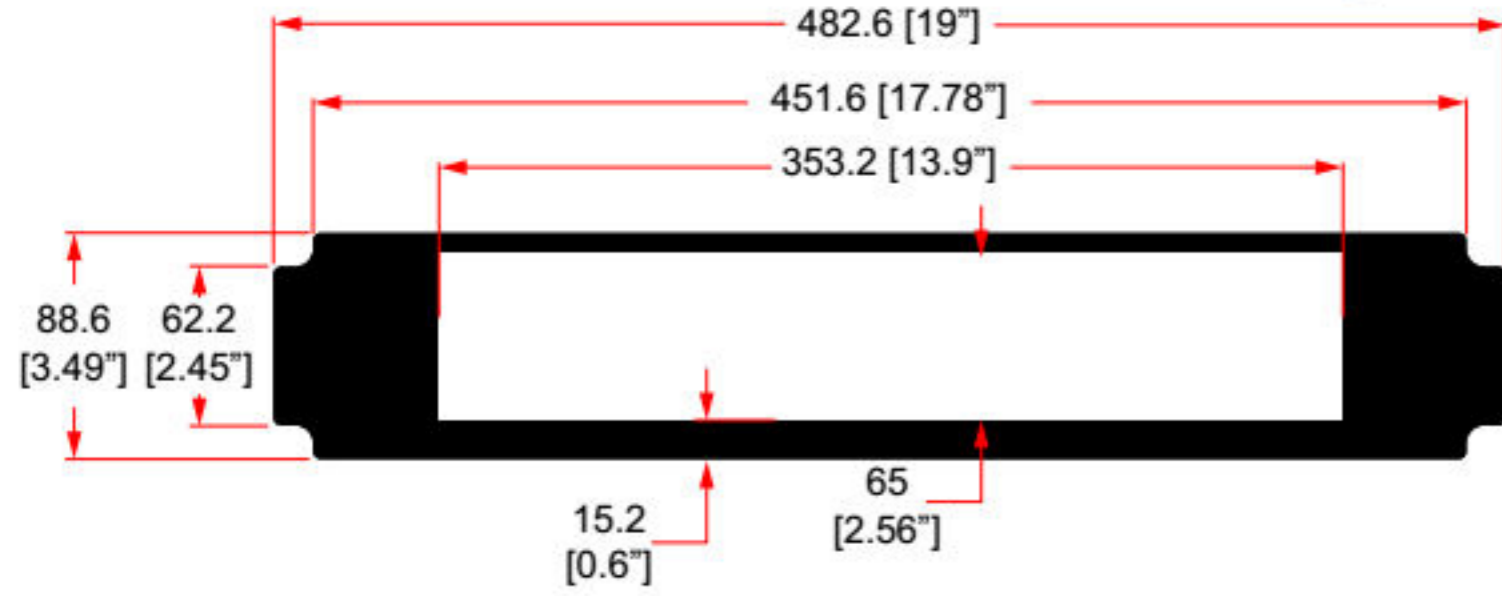

R1498/2UK-ATV2

2U SHELF FOR 2 X APPLE TV Gen 4

R1498/2UK-ATV3

2U SHELF FOR 3 X APPLE TV Gen 4

R1498/1UK-ROKU4

1U SHELF FOR 1 X ROKU 4

R1497/2UK-SKY-DRX895

2U SHELF FOR 1 X SKY+ HD BOX Model DRX895

R1497/2UK-SKYHD

2U SHELF FOR 1 X SKY+ HD BOX Model DRX890

R1497/2UK-2TB

2U SHELF FOR 1 X Sky+ HD 2TB BOX

R1498/2UK-SKYQ

2U SHELF FOR 1 X SKY Q BOX

R1498/2UK-YVT100

2U SHELF FOR 1 X YOUVIEW HUMAX BOX