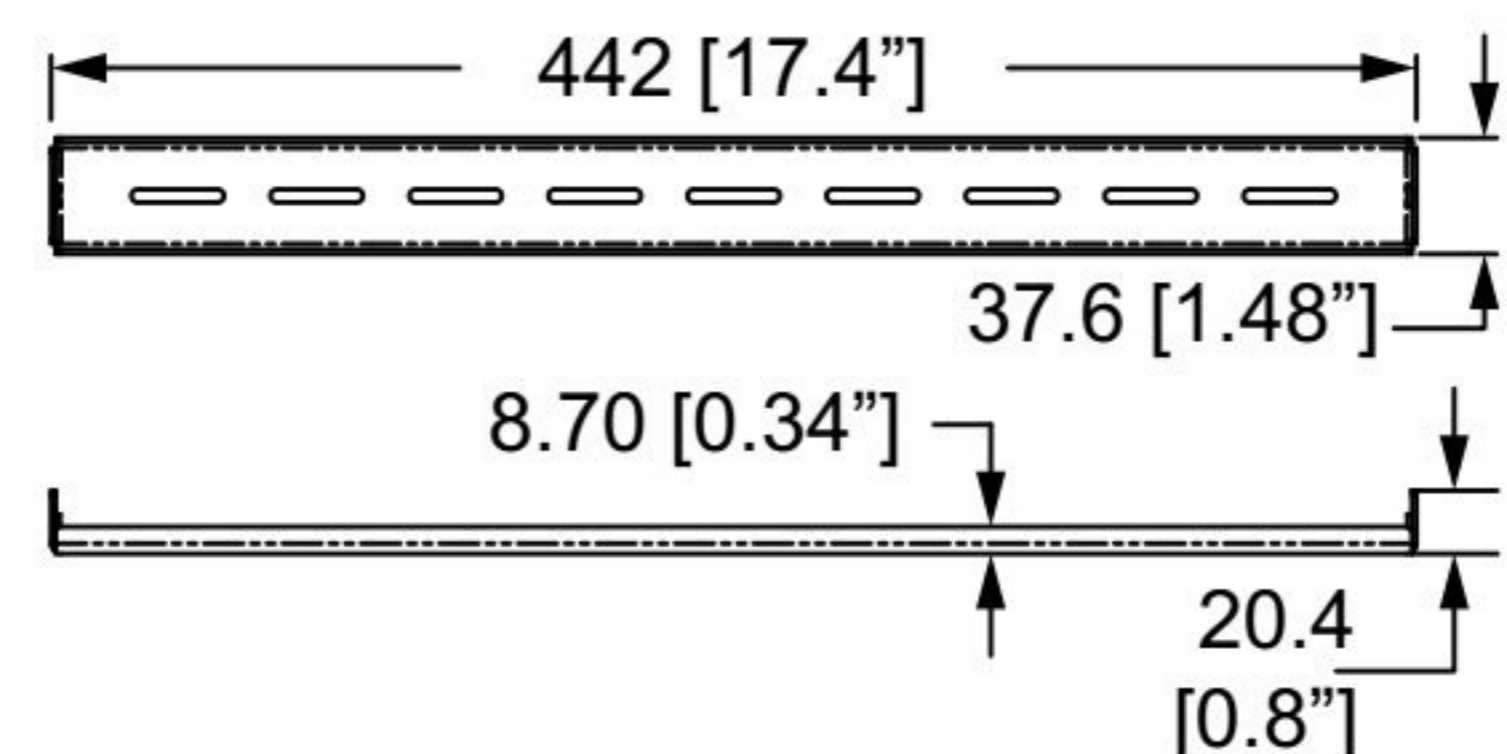

R1288-CBK Clamp Bar

Streaming TV Boxes

R1498/1UK-ATV1

1U SHELF FOR 1 X APPLE TV Gen 3

R1498/1UK-ATV2

1U SHELF FOR 2 X APPLE TV Gen 3

R1498/2UK-ATV1

2U SHELF FOR 1 X APPLE TV Gen 4