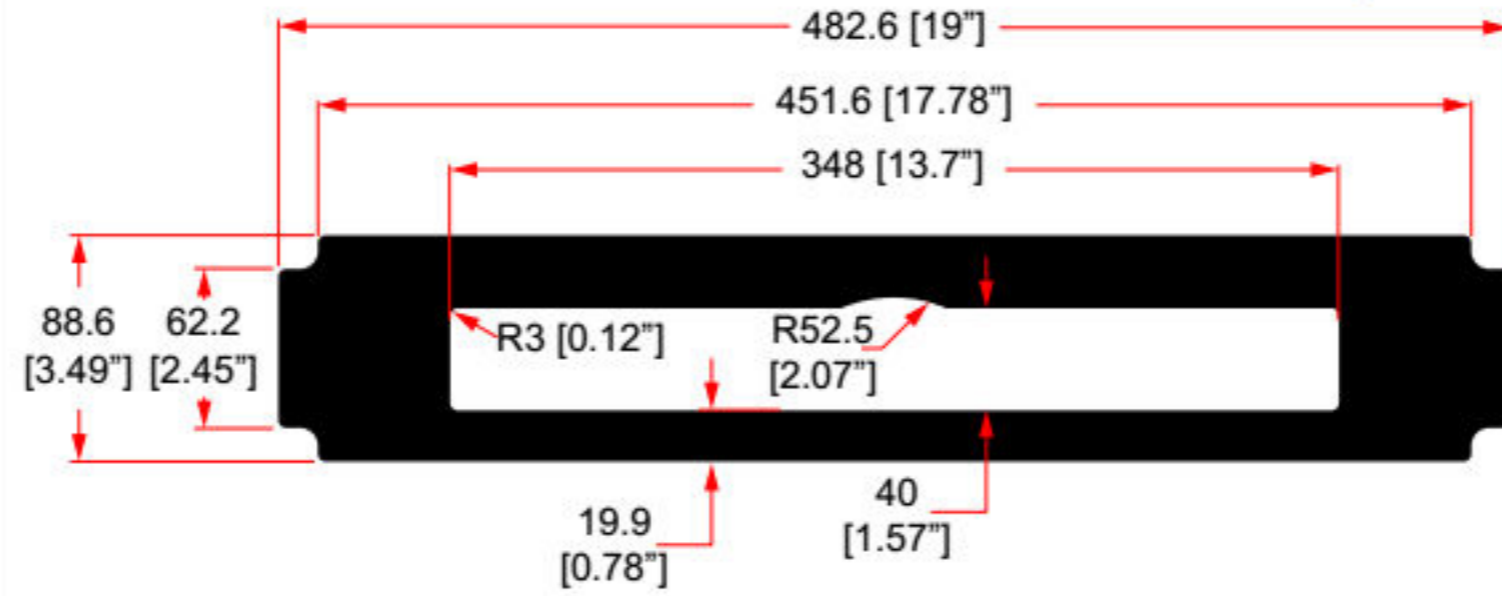

R1497/2UK-SKYHD