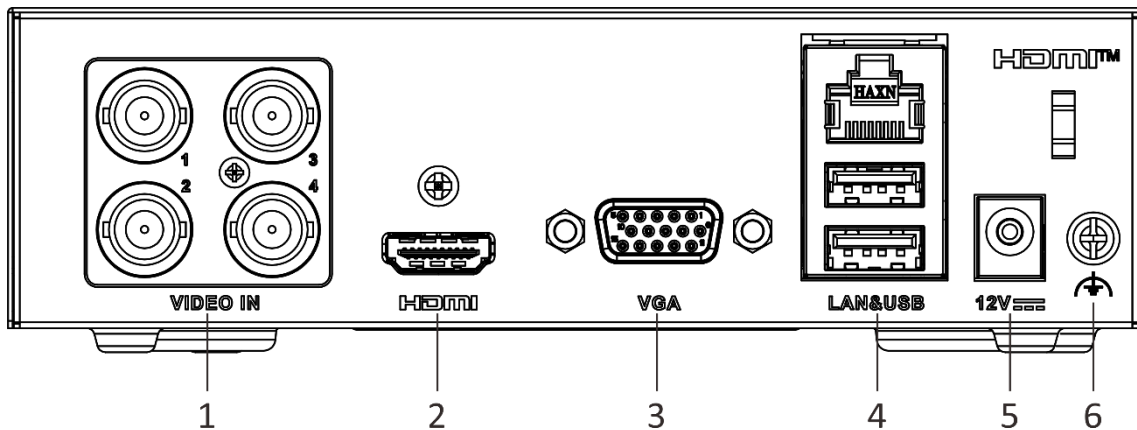

Physical Interface

No.	Description	No.	Description
1	Video and coaxial audio in	4	LAN network interface and USB interface
2	HDMI interface	5	Power supply
3	VGA interface	6	GND

Available Model

iDS-E04HUHI-B

Headquarters

No.555 Qianmo Road, Binjiang District,
Hangzhou 310051, China
T +86-571-8807-5998
www.hikvision.com

Follow us on social media to get the latest product and solution information.