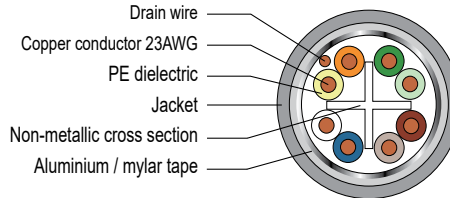

# ONE CAT 6A F/UTP 23AWG Network Data Cable

The Kordz ONE Series CAT 6A cable has been designed and engineered to provide a cable system infrastructure with assurance for advanced applications that demand more bandwidth and greater performance. This makes for a more robust and complex system at Gigabit speed and full duplex transmissions. This premium shielded twisted pair (F/UTP) cable with grounding, provides industry-leading protection inherent in complex systems from external cable noise sources, also known as alien crosstalk or EMI (electromagneticinterference).The new smaller and more compact Rapid-EZ-Reel packaging allows the easy flow of cable from the box, whilst keeping the cable from twisting and curling, greatly minimising snags during installation therefore saving precious time.

- Suitable for 10BASE-T, 100BASE-TX, 1000BASE-T/1000BASE-TX (Gigabit) & 10GBaseT, PoE & PoE+
- F/UTP Ethernet CAT 6A
- Four Twisted Pairs 23 AWG Solid Copper Conductors
- PVC Separator Reduces Crosstalk Between Pairs
- Mylar laminated aluminium tape shielding with a 26AWG drain wire
- Suitable for IDC Terminations
- Supplied in the durable Rapid-EZ-Reel packaging – 152.5m (500ft)
- Metre Marked
- 5 colours available: Blue, Green, White, Yellow & Purple
- Exceeds ANSI/TIA 568-C.2 and ISO/IEC 61156-5 standards
- Available in LSZH - IEC60332-3-25 and UL 444 CM fire rated versions
- CPR Declared Performance: ONE-CAT 6A: Dca-s1, d2, a1 (EN 50575:2014+A1:2016)