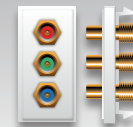

Single RCA White insert
White: MW773WHT
Black: MW773WHTB

Single RCA Red insert
White: MW773RED
Black: MW773REDB

Single RCA Green insert
White: MW773GRN
Black: MW773GRNB

Single RCA Yellow insert
White: MW773YEL
Black: MW773YELB

Single RCA Blue insert
White: MW773BLU
Black: MW773BLUB

Twin Audio connectors insert
Red and Black
White: MW772
Black: MW772B

Three RCA to F insert
Yellow, White, Red
White: MW770
Black: MW770B

Three RCA to F insert
Red, Green, Blue
White: MW771
Black: MW771B