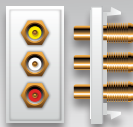

FOR COAX CABLE

F-TYPE CONNECTION

IEC CONNECTION

POLY BAG

SCAN FOR INFO

75SERIES

Wallplate Inserts • Audio

Single RCA Black insert
White: MW773BLK
Black: MW773BLKB

Single RCA White insert
White: MW773WHT
Black: MW773WHTB

Single RCA Red insert
White: MW773RED
Black: MW773REDB

Single RCA Green insert
White: MW773GRN
Black: MW773GRNB

Single RCA Yellow insert
White: MW773YEL
Black: MW773YELB

Single RCA Blue insert
White: MW773BLU
Black: MW773BLUB

Twin Audio connectors insert
Red and Black
White: MW772
Black: MW772B

Three RCA to F insert
Yellow, White, Red
White: MW770
Black: MW770B

Three RCA to F insert
Red, Green, Blue
White: MW771
Black: MW771B