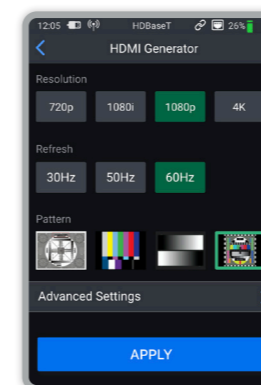

HDMI Pattern Generator

Capable of generating a test pattern at a number of differing video resolutions/refresh rates, when no source device is available