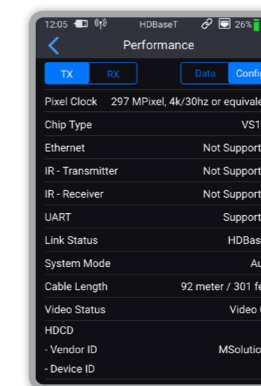

## Unrivalled & Unique Testing Performance

The graphical user interfaces of the MS-TestPro allows for both remote performance testing from a connected laptop, tablet or smart phone, along with the 3.5" full colour touch screen built-into the tester.

### Key Features:

- The ONLY HDBaseT™ certified tester in the market
- Effortless certification for 4K infrastructure in 10 seconds or less
- Certify new and existing cabling infrastructures for use with HDBaseT™ equipment
- Mains / battery powered with 4 hours testing off a single charge
- Built in WiFi access point for remote testing capabilities
- Easy to use - integrated video guides and user manuals
- Log-file analysis provided by an MSolutions professional
- Free firmware updates allowing for new features to be added
- Expansion modules available to include: DC Resistance testing, HDMI cable testing, HDBaseT™ spec 2.0, and, AV over IP testing

**Performance Data**

Live-stream monitoring of individual twisted pair performance over the HDBaseT™ link allows for signal quality to be viewed in real-time

**System configuration**

Active analysis of the link in place with feedback on various connectivity supported and in use over the link being tested