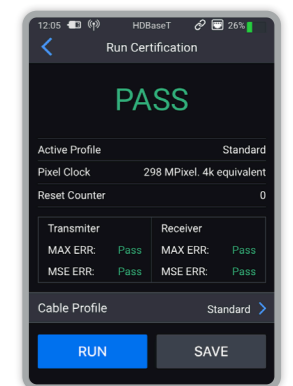

### Key Features:

- The ONLY HDBaseT™ certified tester in the market
- Effortless certification for 4K infrastructure in 10 seconds or less
- Certify new and existing cabling infrastructures for use with HDBaseT™ equipment
- Mains / battery powered with 4 hours testing off a single charge
- Built in WiFi access point for remote testing capabilities
- Easy to use - integrated video guides and user manuals
- Log-file analysis provided by an MSolutions professional
- Free firmware updates allowing for new features to be added
- Expansion modules available to include: DC Resistance testing, HDMI cable testing, HDBaseT™ spec 2.0, and, AV over IP testing

**Performance Data**

Live-stream monitoring of individual twisted pair performance over the HDBaseT™ link allows for signal quality to be viewed in real-time

**System configuration**

Active analysis of the link in place with feedback on various connectivity supported and in use over the link being tested