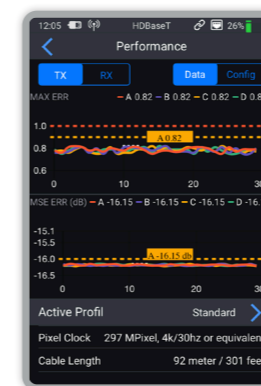

# MS-TestPro

The worlds only HDBaseT™  
Certified Tester

\* Full testing displayed on any web browsing device such as a PC or tablet.

The MS-TestPro is an all-inclusive, comprehensive HDBaseT™ diagnostics tool that enables any AV integrator to carry out start-to-finish analysis of entire HDBaseT™ systems in the field, providing detailed results and certification documents for clients. HDBaseT™ monitoring, logging, full signal diagnostic functionality, and a built-in HDMI test pattern generator, the MS-TestPro provides vital cable infrastructure testing with unrivalled troubleshooting capabilities for the integrator. For our partners the MS-TestPro becomes an indispensable tool that saves their business significant time and money on any HDBaseT™ installation.

## Unrivalled & Unique Testing Performance

The graphical user interfaces of the MS-TestPro allows for both remote performance testing from a connected laptop, tablet or smart phone, along with the 3.5" full colour touch screen built-into the tester.

**Performance Data**

Live-stream monitoring of individual twisted pair performance over the HDBaseT™ link allows for signal quality to be viewed in real-time

**System configuration**

Active analysis of the link in place with feedback on various connectivity supported and in use over the link being tested