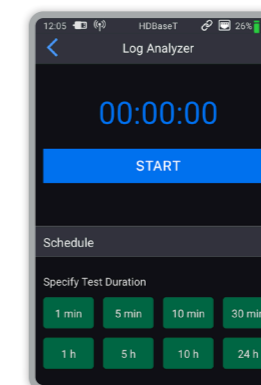

Log Analyzer

Long term HDBaseT™ testing capabilities allow for intermittent faults to be identified by analysing signals over extended periods of time