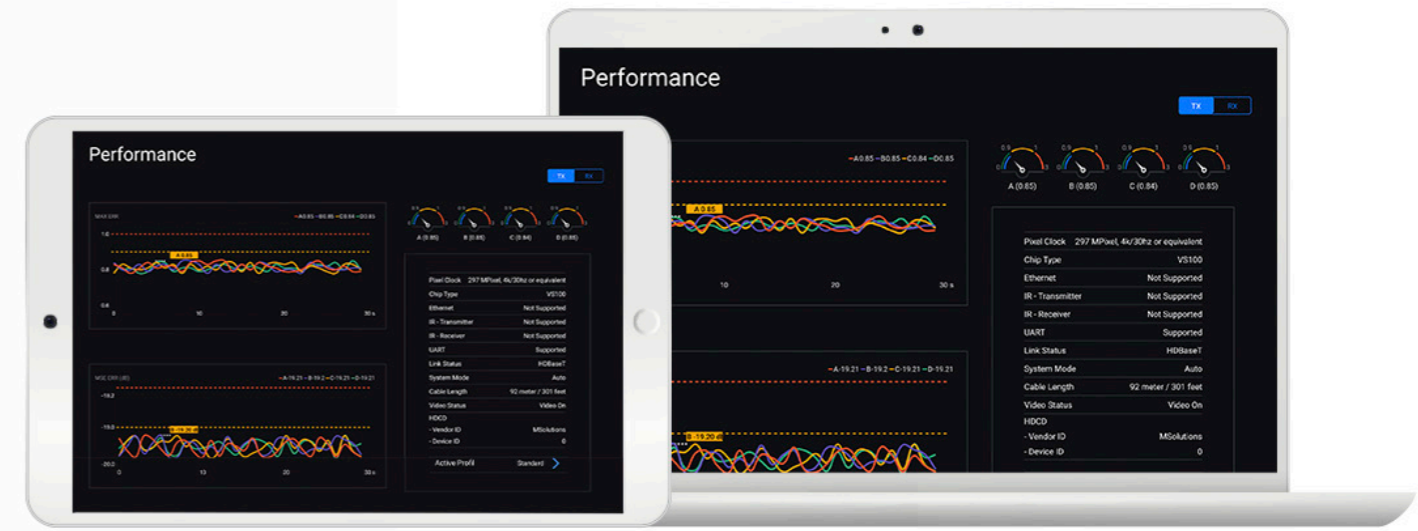

# MS-TestPro

The worlds only HDBaseT™  
Certified Tester

\* Full testing displayed on any web browsing device such as a PC or tablet.

The MS-TestPro is an all-inclusive, comprehensive HDBaseT™ diagnostics tool that enables any AV integrator to carry out start-to-finish analysis of entire HDBaseT™ systems in the field, providing detailed results and certification documents for clients. HDBaseT™ monitoring, logging, full signal diagnostic functionality, and a built-in HDMI test pattern generator, the MS-TestPro provides vital cable infrastructure testing with unrivalled troubleshooting capabilities for the integrator. For our partners the MS-TestPro becomes an indispensable tool that saves their business significant time and money on any HDBaseT™ installation.

## Unrivalled & Unique Testing Performance

The graphical user interfaces of the MS-TestPro allows for both remote performance testing from a connected laptop, tablet or smart phone, along with the 3.5" full colour touch screen built-into the tester.

**Performance Data**

Live-stream monitoring of individual twisted pair performance over the HDBaseT™ link allows for signal quality to be viewed in real-time

**System configuration**

Active analysis of the link in place with feedback on various connectivity supported and in use over the link being tested