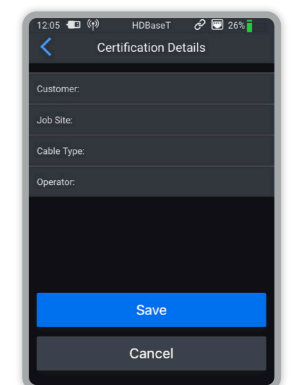

Reporting

Save test reports into custom files for easy access post installation when compiling hand over documents for projects