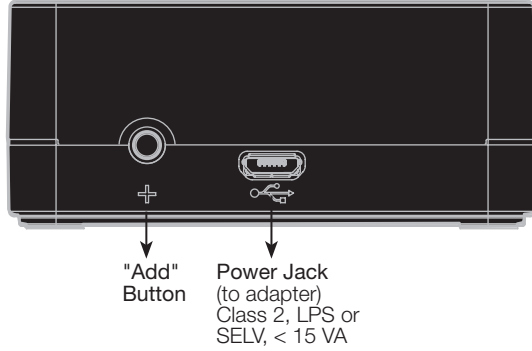

¹ The Lutron App is compatible with iOS® devices version 8.0 or later and Android™ devices 4.1 or later.

Lutron Wireless Repeater

Specifications

Power	5 V \equiv 100 mA Power Supply: 5 V \equiv 1000 mA, cable length 1.83 m Field changeable interchangeable AC plugs for United Kingdom and Europe
Typical Power Consumption	<i>Lutron Wireless Repeater:</i> 0.45 W Test conditions: LED on, powered by the 5 V \equiv adapter
Regulatory Approvals	CE, TRA, CITC (LK- model only), and WPC Certified (LN- model only)
Environment	Ambient operating temperature: 0 °C to 40 °C, 0% to 90% humidity, non-condensing. Indoor use only.
Communications	All devices must be located within 9 m of a repeater. All repeaters must be located within 18 m of another repeater.
ESD Protection	Tested to withstand electrostatic discharge without damage or memory loss, in accordance with IEC 61000-4-2.
Surge Protection	Tested to withstand surge voltages without damage or loss of operation, in accordance with IEEE C62.41-1991 Recommended Practice for Surge Voltages in Low-Voltage AC Power Circuits.
Power Failure	Power failure memory: should power be interrupted, the Lutron wireless repeater will return to its previously state prior to the interruption when power is restored.
Connections	USB (power only)
Warranty	www.lutron.com/TechnicalDocumentLibrary/Intl_Warranty.pdf

Lutron Wireless Repeater

Dimensions

Lutron Wireless Repeater

Connections

Back View

RF Range

All devices must be located within 9 m of a repeater. The range can be extended with up to 4 Lutron wireless repeaters (Lx-REPPRO-BL).