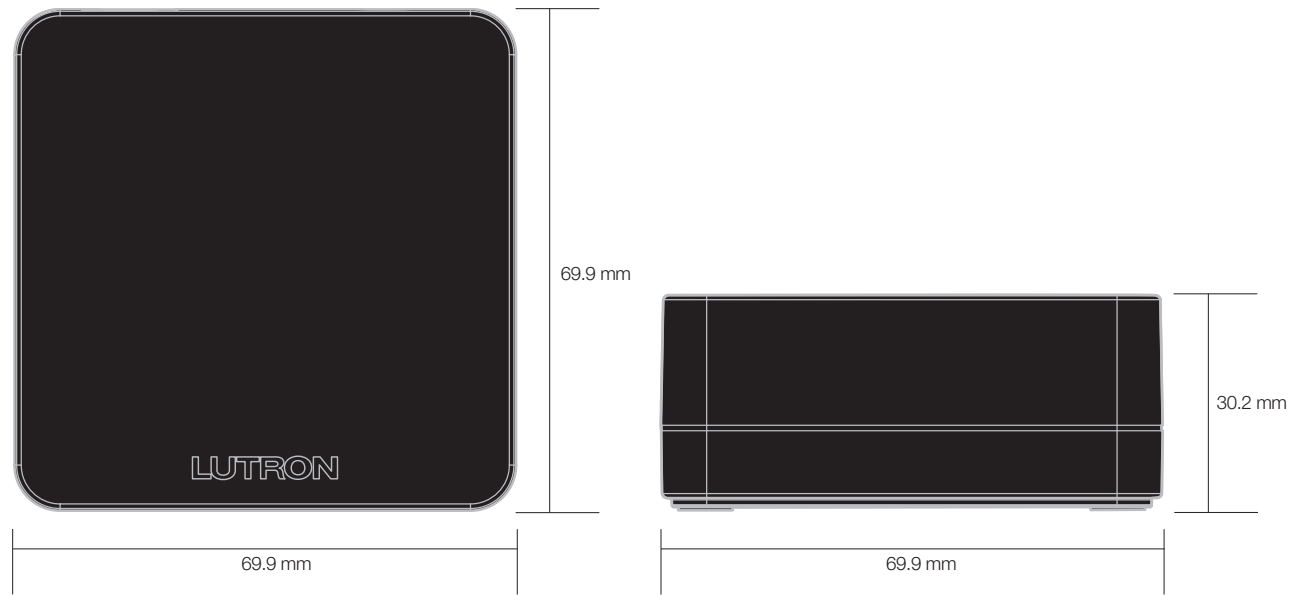

¹ The Lutron App is compatible with iOS® devices version 8.0 or later and Android™ devices 4.1 or later.

Lutron Wireless Repeater

Specifications

Power	5 V \equiv 100 mA Power Supply: 5 V \equiv 1000 mA, cable length 1.83 m Field changeable interchangeable AC plugs for United Kingdom and Europe
Typical Power Consumption	<i>Lutron Wireless Repeater:</i> 0.45 W Test conditions: LED on, powered by the 5 V \equiv adapter
Regulatory Approvals	CE, TRA, CITC (LK- model only), and WPC Certified (LN- model only)
Environment	Ambient operating temperature: 0 °C to 40 °C, 0% to 90% humidity, non-condensing. Indoor use only.
Communications	All devices must be located within 9 m of a repeater. All repeaters must be located within 18 m of another repeater.
ESD Protection	Tested to withstand electrostatic discharge without damage or memory loss, in accordance with IEC 61000-4-2.
Surge Protection	Tested to withstand surge voltages without damage or loss of operation, in accordance with IEEE C62.41-1991 Recommended Practice for Surge Voltages in Low-Voltage AC Power Circuits.
Power Failure	Power failure memory: should power be interrupted, the Lutron wireless repeater will return to its previously state prior to the interruption when power is restored.
Connections	USB (power only)
Warranty	www.lutron.com/TechnicalDocumentLibrary/Intl_Warranty.pdf

Lutron Wireless Repeater

Dimensions

Lutron Wireless Repeater

Connections

Back View

RF Range

All devices must be located within 9 m of a repeater. The range can be extended with up to 4 Lutron wireless repeaters (Lx-REPPRO-BL).