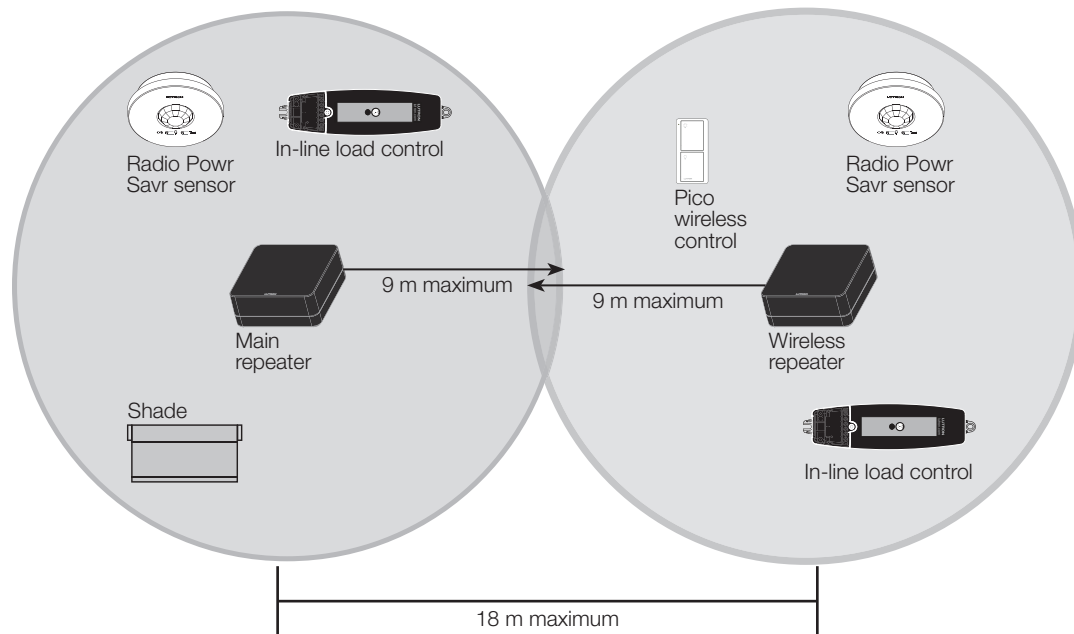

¹ The Lutron App is compatible with iOS® devices version 8.0 or later and Android™ devices 4.1 or later.

Lutron Wireless Repeater

Specifications

Power	5 V \equiv 100 mA Power Supply: 5 V \equiv 1000 mA, cable length 1.83 m Field changeable interchangeable AC plugs for United Kingdom and Europe
Typical Power Consumption	<i>Lutron Wireless Repeater:</i> 0.45 W Test conditions: LED on, powered by the 5 V \equiv adapter
Regulatory Approvals	CE, TRA, CITC (LK- model only), and WPC Certified (LN- model only)
Environment	Ambient operating temperature: 0 °C to 40 °C, 0% to 90% humidity, non-condensing. Indoor use only.
Communications	All devices must be located within 9 m of a repeater. All repeaters must be located within 18 m of another repeater.
ESD Protection	Tested to withstand electrostatic discharge without damage or memory loss, in accordance with IEC 61000-4-2.
Surge Protection	Tested to withstand surge voltages without damage or loss of operation, in accordance with IEEE C62.41-1991 Recommended Practice for Surge Voltages in Low-Voltage AC Power Circuits.
Power Failure	Power failure memory: should power be interrupted, the Lutron wireless repeater will return to its previously state prior to the interruption when power is restored.
Connections	USB (power only)
Warranty	www.lutron.com/TechnicalDocumentLibrary/Intl_Warranty.pdf

Lutron Wireless Repeater

Dimensions

Lutron Wireless Repeater

Connections

Back View

RF Range

All devices must be located within 9 m of a repeater. The range can be extended with up to 4 Lutron wireless repeaters (Lx-REPPRO-BL).