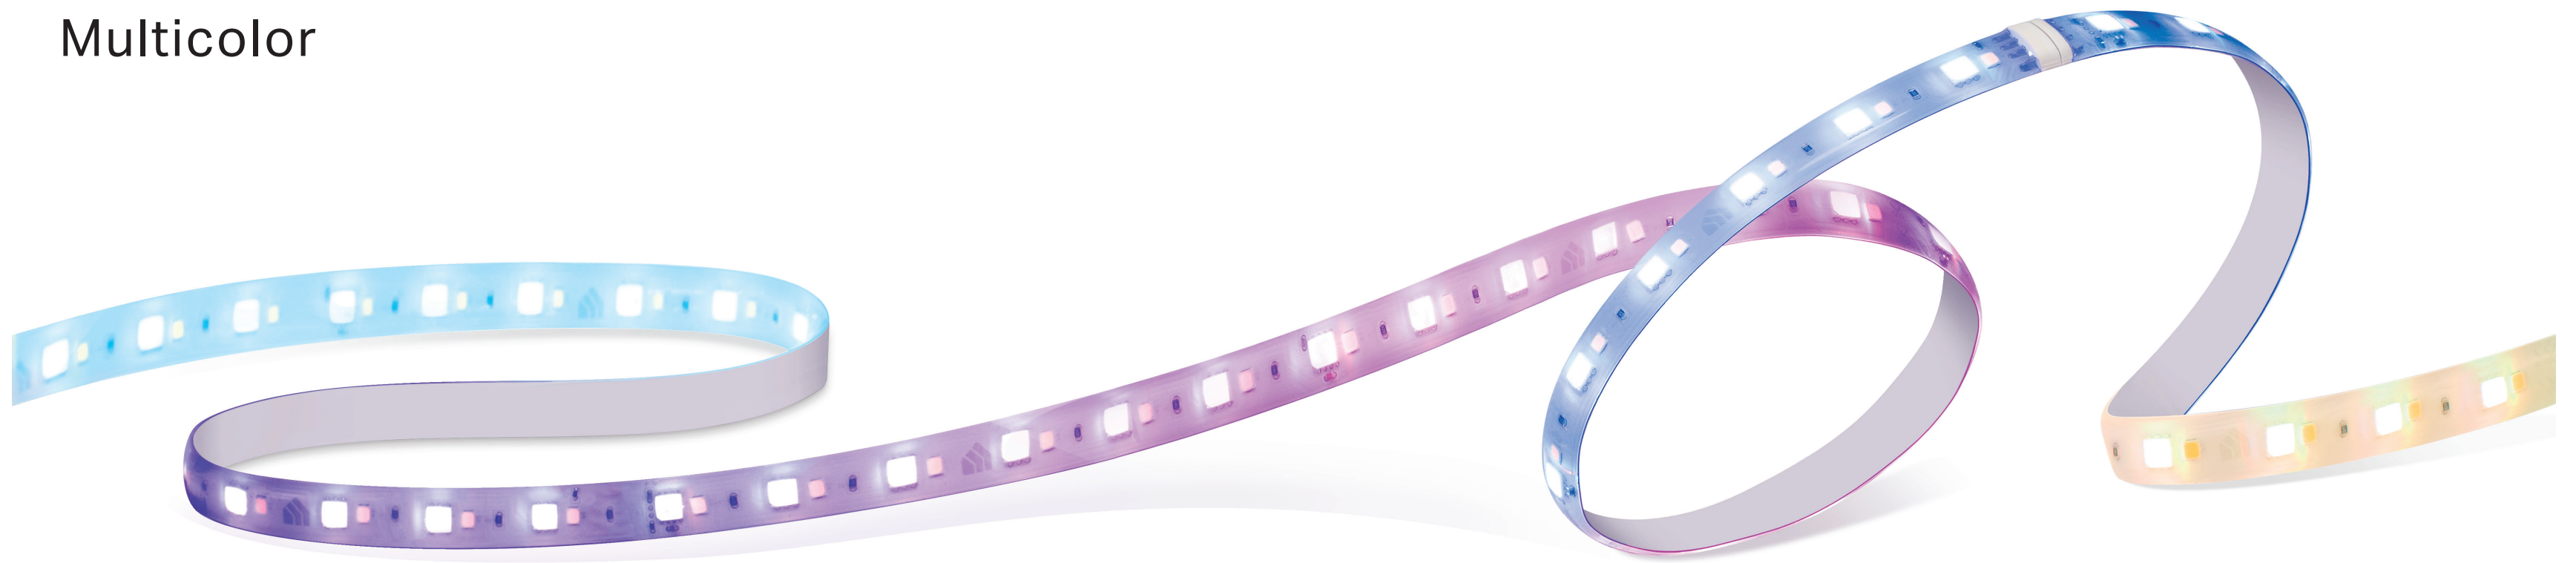

# Kasa Smart Light Strip

Multicolor

KL430 / KL430E

16+ Million Colors

Custom Color Zones

Easy Installation

No Hub Required

## Ease of Use

- **Lighting Effects** – Choose from a wide array of colors, even dim to any brightness you desire for the perfect atmosphere.
- **Schedules** – Use your Kasa Smart app to schedule your light strip to automatically turn on and off to fit around any event you're having.
- **Groups and Scenes** – Combine your light strip with other Kasa Smart devices for seamless control with a single tap on your mobile devices.
- **Extendable** – Connect up to 10 sections for a total length of 33ft and watch lighting effects span the entire strip.
- **Made for Everyday Wear and Tear** – Your strip's durable silicone coating prevents moisture and dust intrusion and electrical leaks – all white dissipating the heat from its LEDs.

## Lighting

- **Multicolor** – Choose a different color for any occasion.
- **Auto White** – Automatically adjust the color temperature of your Kasa Smart light bulb to match natural light patterns from dawn to dusk.

### KL430

- Luminous Flux: 1400 lumens for 6.6 ft.
- Voltage: 220 ~ 240VAC 50 Hz
- Input Power (Actual power draw in Watts): 17W@2m light strips; 25W@3~10m light strips
- Color Temperature: 2500K ~ 9000K (adjustable via app and cloud)
- Length: 6.6 ft / 2 m (cut to size every 5 in [12.5 cm], extendable up to 33 ft [10 m] MAX)
- Lifetime: Up to 22.8 years (Based on 3hrs/day)
- Dimmable Range: 1%-100% (via app and cloud only)
- Tunable: Yes (via app and cloud only)
- Color Changing: Yes (via app and cloud only)