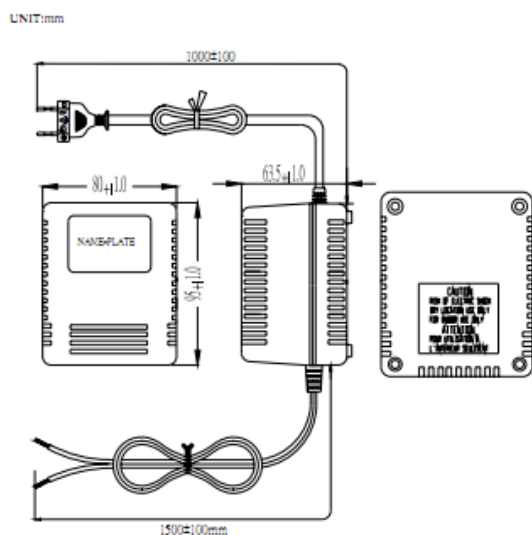

## Function Description:

- This product is a universal AC - AC power supply (Linear Transformer) .
- Support multiple protection function, including short-circuit protection and over-temperature protection.
- Designed to meet CE standard.
- Suitable for IPC, PTZ dome cameras and other video surveillance front end products which need 24V power supply.

## Dimension:

## Specifications:

Model	HKA-A24250-230
Specifications	AC24V
Color	Black
Mount Option	Two-wire
Input Requirement	AC220V/50Hz
Output Requirement	AC24V/2.5A,
No-load Output Voltage	26.5±1V
Output Power	60W Max
Input Interface	CE
Output Plug Type	Two-wire
Wire	Input wire:1000±100mm, Output wire:1500±100mm
Operating Temperature and Humidity	-10°C - +40°C, Humidity: 30%~85%
Dimension (mm)	96×81×64.5 mm
Weight	1230g