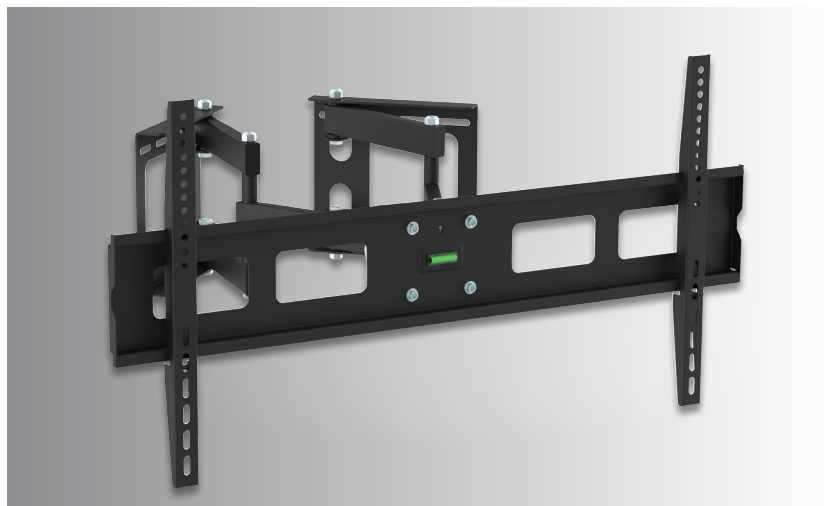

MOUNTSURE TV Wall Bracket • Compact Range

TELEVISION WALL BRACKETS

SPECIFICATION

Product Range:	FPF32	FPT32*
Television size range	17-37"	17-37"
Television weight	<30kg	<20kg
Distance to wall range	14mm	96mm
Tilt adjustable range	-	+/-30°
Swivel adjustable range	-	+/-42.5°
Pivot adjustable range	-	+/-180°

VESA compliant fittings:

VESA 75x75	✓	✓
VESA 100x100	✓	✓
VESA 100x200	✓	✓
VESA 200x200	✓	✓

The FPF32 is a super-slim fixed mounting bracket for screens up to 42". VESA compliant up to 200x200. The FPT32 is a universal tilt & swivel TV mount for screens up to 42". Spirit level. VESA compliant up to 200x200.

SUITABLE ALL WALLS

WEIGHT BEARING

BOX CARTON

SCAN FOR INFO

MOUNTSURE TV Wall Bracket • Corner Action 37-70"

TELEVISION WALL BRACKETS

SPECIFICATION

Product:	DAC60
Television size range	37-70"
Television weight	<60kg
Distance to wall range	Corner
Tilt adjustable range	+/-15°
Swivel adjustable range	-
Pivot adjustable range	+/-5°

VESA compliant fittings:

VESA 200x200	✓
VESA 200x400	✓
VESA 300x300	✓
VESA 400x400	✓
VESA 400x600	✓
VESA 400x800	✓

Corner TV wall bracket purposely designed for mounting a screen in a corner. The split mounting plate makes use of both walls to spread the weight load. VESA compliant & integrated spirit level included. Suitable for screens up to 70".