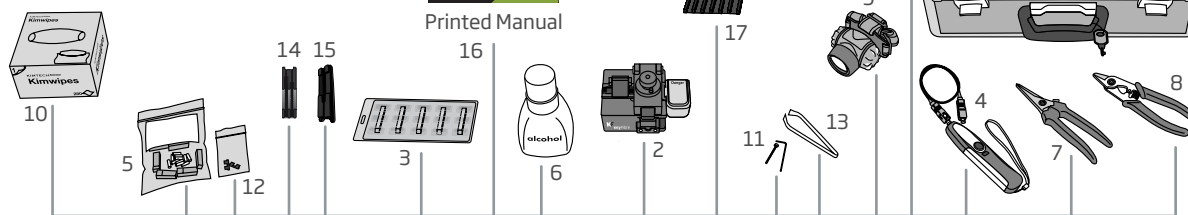

Features

- Fast installation to minimize labour costs
- Easy operation
- High Precision equipment
- Quick assembly in under 1 minute
- No adhesive or polishing required
- Compact tool without electrical power
- Visual check that guarantees the results
- Table surface incorporated