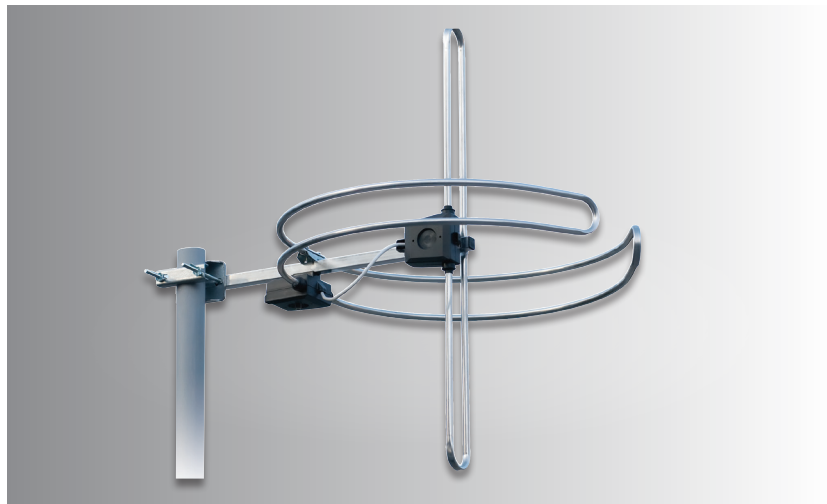

SADDLE & CLAMP

SUITABLE FOR LOFTS

WEATHER RESISTANT

FOR COAX CABLE

F-TYPE CONNECTION

QUICK INSTALL

PASSIVE

POLY BAG

We have a comprehensive range of DAB ready radio aerials and a unique FM/DAB aerial that allows you to fit one aerial and receive both frequencies.

DAB RADIO SIGNAL

STRONG SIGNAL AREAS

DAB READY

OMNI DIRECTIONAL

SADDLE & CLAMP

WEATHER RESISTANT

FOR COAX CABLE

F-TYPE CONNECTION

QUICK INSTALL

PASSIVE

POLY BAG

SCAN FOR INFO