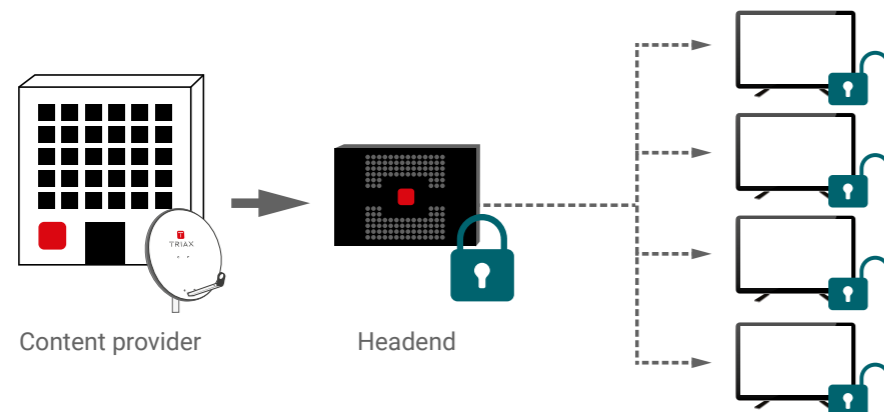

Distribute premium IPTV services Using the TRIAX TDX headend

Distributing premium content across multiple rooms in a secure way is an increasing challenge that hotels need to solve. Therefore headends and TV solutions with DRM technology are a good and safe choice.

TRIAX TDX headends have a solution for this challenge. They now offer DRM solutions for both LG and Samsung hospitality TVs.

Once again the modular concept of the TRIAX TDX headend proves to be a future proof choice. The DRM functionalities can be included in both new installations and TDX headends already running in the market.