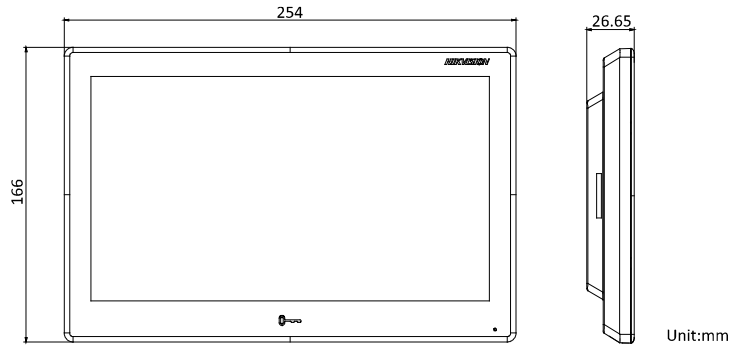

DS-KH9510-WTE1

Video Intercom Network Indoor Station

HIKVISION

Key Feature

- 10.1-inch colorful touch screen with resolution 1024 × 600
- UI V2.0: User friendly design
- Plug & play
- Standard PoE
- Easy installation
- Supports link to hikvision devices to bulid a management center
- Receives video call and unlocks on mobile App anytime, anywhere

Specification

System parameters	
Memory	1 GB
Flash	8 GB Emmc
Display parameters	
Display screen	10.1-inch colorful IPS touch screen
Display resolution	1024 × 600
Operation method	Capacitive touch screen
Brightness	Adjustable
Audio parameters	
Audio input	Built-in omnidirectional microphone
Audio output	Built-in loudspeaker
Audio compression standard	G.711 U, G.711 A
Audio quality	Noise suppression and echo cancellation
Network parameters	
Wired network	10/100 Mbps self-adaptive
Wireless network	Wi-Fi 802.11 b/g/n
Network protocol	TCP/IP, SIP, RTSP
Interfaces	
Network port	RJ45
RS-485	1
Alarm in	8
Button	1
TAMPER	1
Alarm out	2 relay
Debugging port	1
Micro USB	For debug only
General	
Power supply	12 VDC & standard PoE IEEE 802.3af
Power consumption	≤ 8 W
Working temperature	-10 °C to 50 °C (14 °F to 122 °F)
Working humidity	10% to 90%
Dimensions	254 mm × 166 mm × 26.65 mm (10.0" × 6.54" × 1.05")
Weight	875 g (without package) 1060 g (with package)

Available Model

DS-KH9510-WTE1

Dimension

Appearance and Interfaces

No.	Description	No.	Description
1	Display Screen	6	RS-485/Relay Interface
2	Microphone	7	Debugging Port
3	Unlock Button	8	Micro USB Interface
4	Power Terminal	9	Loudspeaker
5	Alarm Terminal	10	TAMPER