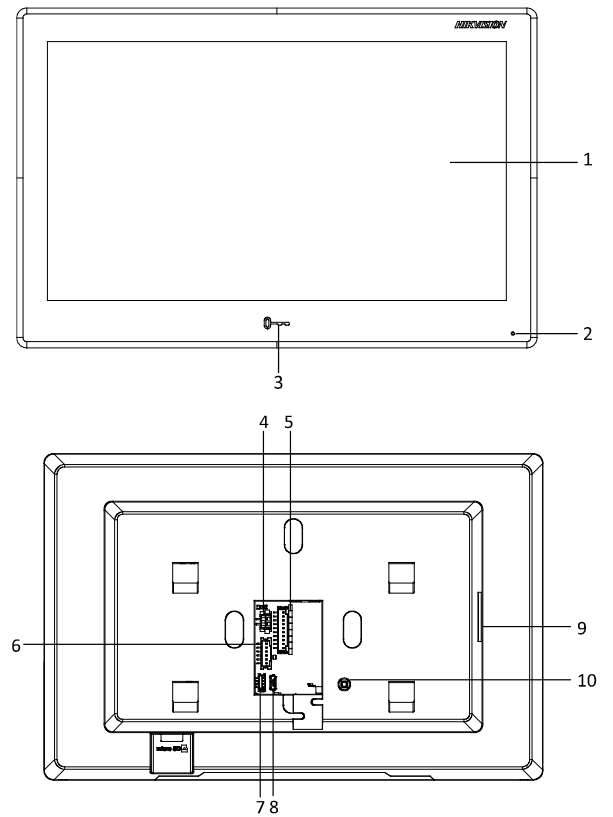

Specification

System parameters	
Memory	1 GB
Flash	8 GB Emmc
Display parameters	
Display screen	10.1-inch colorful IPS touch screen
Display resolution	1024 × 600
Operation method	Capacitive touch screen
Brightness	Adjustable
Audio parameters	
Audio input	Built-in omnidirectional microphone
Audio output	Built-in loudspeaker
Audio compression standard	G.711 U, G.711 A
Audio quality	Noise suppression and echo cancellation
Network parameters	
Wired network	10/100 Mbps self-adaptive
Wireless network	Wi-Fi 802.11 b/g/n
Network protocol	TCP/IP, SIP, RTSP
Interfaces	
Network port	RJ45
RS-485	1
Alarm in	8
Button	1
TAMPER	1
Alarm out	2 relay
Debugging port	1
Micro USB	For debug only
General	
Power supply	12 VDC & standard PoE IEEE 802.3af
Power consumption	≤ 8 W
Working temperature	-10 °C to 50 °C (14 °F to 122 °F)
Working humidity	10% to 90%
Dimensions	254 mm × 166 mm × 26.65 mm (10.0" × 6.54" × 1.05")
Weight	875 g (without package) 1060 g (with package)

Available Model

DS-KH9510-WTE1

Dimension

Appearance and Interfaces

No.	Description	No.	Description
1	Display Screen	6	RS-485/Relay Interface
2	Microphone	7	Debugging Port
3	Unlock Button	8	Micro USB Interface
4	Power Terminal	9	Loudspeaker
5	Alarm Terminal	10	TAMPER