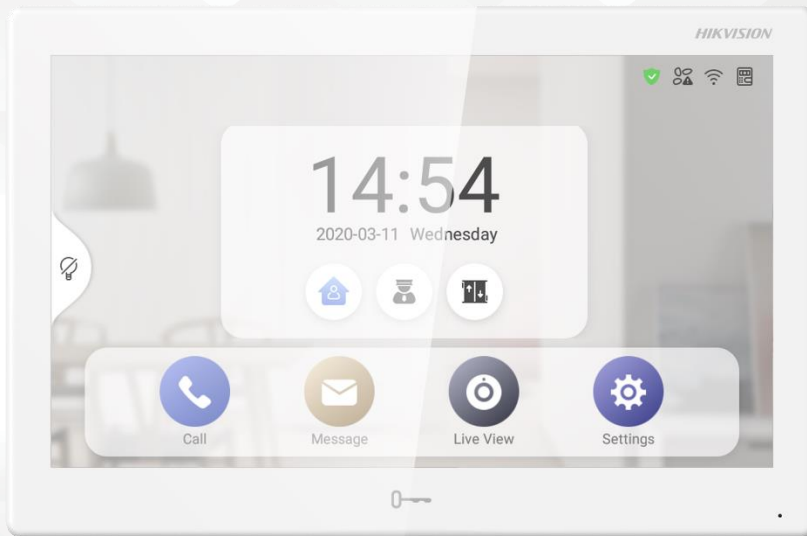

DS-KH9510-WTE1

Video Intercom Network Indoor Station

HIKVISION

Key Feature

- 10.1-inch colorful touch screen with resolution 1024 × 600
- UI V2.0: User friendly design
- Plug & play
- Standard PoE
- Easy installation
- Supports link to hikvision devices to bulid a management center
- Receives video call and unlocks on mobile App anytime, anywhere

Specification

System parameters	
Memory	1 GB
Flash	8 GB Emmc
Display parameters	
Display screen	10.1-inch colorful IPS touch screen
Display resolution	1024 × 600
Operation method	Capacitive touch screen
Brightness	Adjustable
Audio parameters	
Audio input	Built-in omnidirectional microphone
Audio output	Built-in loudspeaker
Audio compression standard	G.711 U, G.711 A
Audio quality	Noise suppression and echo cancellation
Network parameters	
Wired network	10/100 Mbps self-adaptive
Wireless network	Wi-Fi 802.11 b/g/n
Network protocol	TCP/IP, SIP, RTSP
Interfaces	
Network port	RJ45
RS-485	1
Alarm in	8
Button	1
TAMPER	1
Alarm out	2 relay
Debugging port	1
Micro USB	For debug only
General	
Power supply	12 VDC & standard PoE IEEE 802.3af
Power consumption	≤ 8 W
Working temperature	-10 °C to 50 °C (14 °F to 122 °F)
Working humidity	10% to 90%
Dimensions	254 mm × 166 mm × 26.65 mm (10.0" × 6.54" × 1.05")
Weight	875 g (without package) 1060 g (with package)

Available Model

DS-KH9510-WTE1

Dimension

Appearance and Interfaces

No.	Description	No.	Description
1	Display Screen	6	RS-485/Relay Interface
2	Microphone	7	Debugging Port
3	Unlock Button	8	Micro USB Interface
4	Power Terminal	9	Loudspeaker
5	Alarm Terminal	10	TAMPER