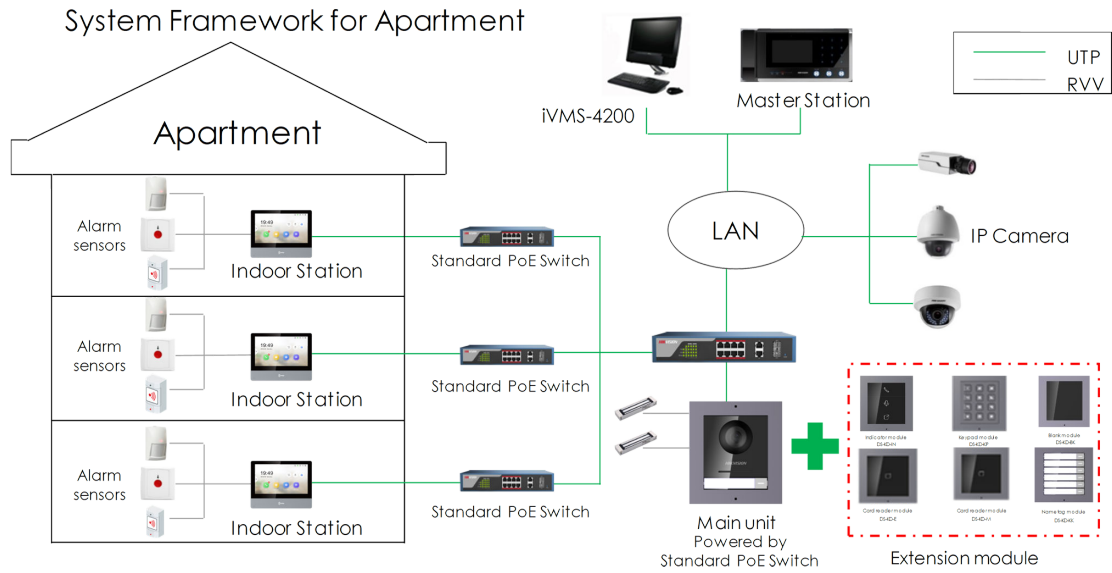

## DS-KH8350-WTE1 Video Intercom Indoor Station

### Key Feature

- Premium tempered glass.
- Aerospace-grade aluminum.
- New UI V2.0: User friendly design.
- 7-inch colorful IPS capacitive touch screen with resolution 1024 × 600.
- 8.6 mm Ultra-slim design.
- Reddot award 2017 winner.
- Standard PoE.
- Support capture while video calling.
- Remote unlocking via the client software or the mobile client.
- Views live videos of door stations and external cameras.

## Specification

Model		DS-KH8350-WTE1
System	Memory	128 MB
	Flash	32 MB
	Operation system	Embedded Linux operation system
Display	Display screen	7-inch colorful IPS LCD
	Display resolution	1024 × 600
	Operation method	Capacitive touch screen, physical button
Audio	Audio input	Built-in omnidirectional microphone
	Audio output	Built-in loudspeaker
	Audio compression standard	G.711 U
	Audio compression rate	64 Kbps
	Audio quality	Noise suppression and echo cancellation
Network	Wired network	10/100 Mbps self-adaptive network
	Wireless network	Wi-Fi 802.11b/g/n
	Network protocol	TCP/IP、 SIP、 RTSP
	Network interface	1 RJ-45 10/100 Mbps self-adaptive
	Alarm input	8-ch alarm inputs
	I/O output	2
	TF card	Max to 32G, SD 2.0 or lower version
General	Power supply	IEEE802.3af, standard PoE
		12 VDC/1 A
	Power supply via detector	12 V, 200 mA
	Power consumption	≤ 7 W
	Working temperature	-10 °C to 55°C (14 °F to 131 °F)
	Working humidity	10% to 90%
	Dimensions (W × H × D)	180 mm × 140 mm × 22.4 mm (7.09" × 5.51" × 0.88")
	Mounting	Surface mounting
Certification	FCC, IC, CE, C-TICK, ROHS, REACH, WEEE, UL, CB, RCM	

## Typical Application