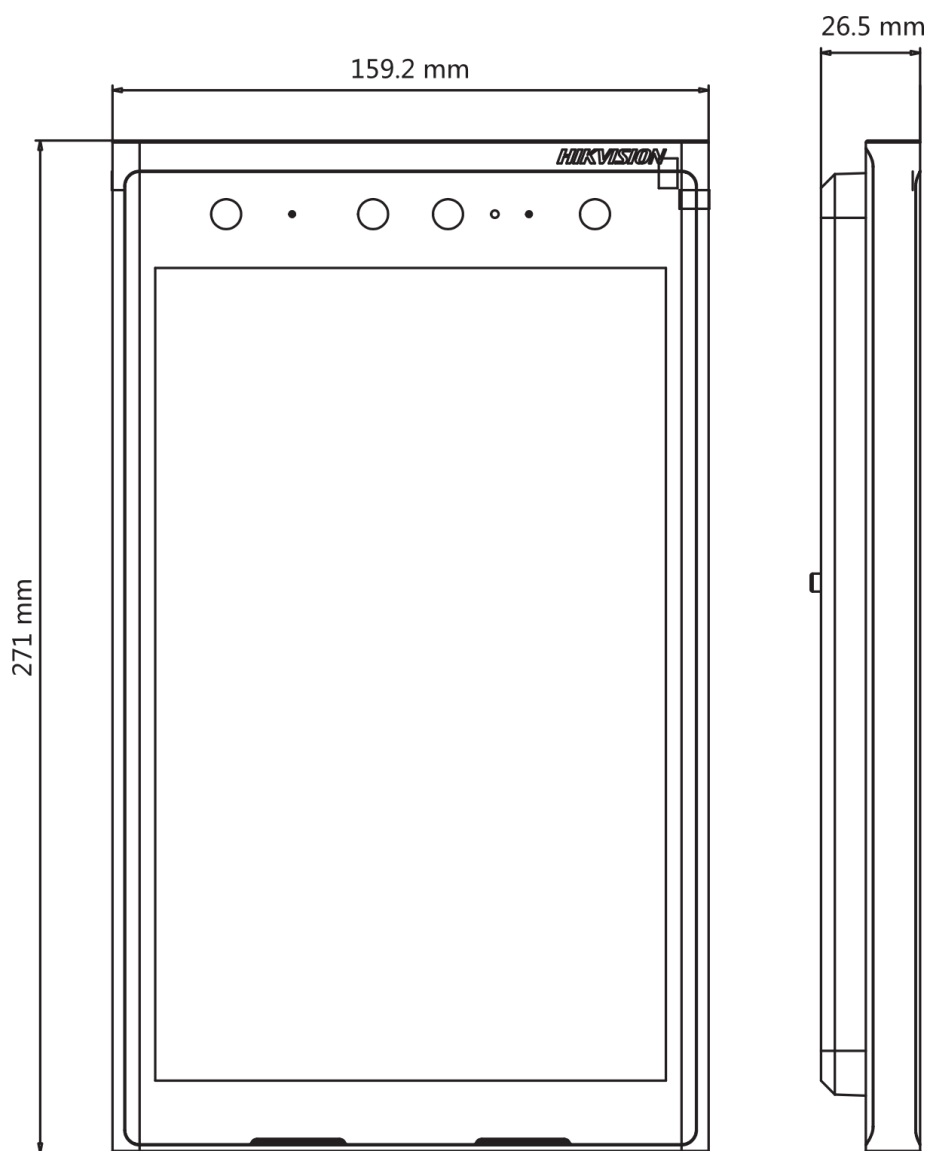

- **Accessory**
- **Optional**

DS-KAW50-1 50W 12V Power Adapter	DS-KAW50-1N 50W 12V Power Adapter