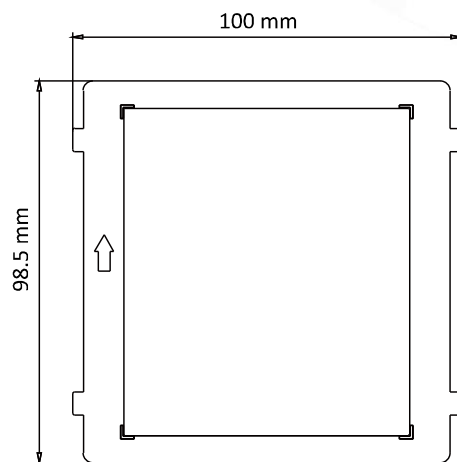

Blank Module

Introduction

Blank module is designed to the fill blank grid during installation.
You can replace it with other module when you needed.

Appearance

Typical Application