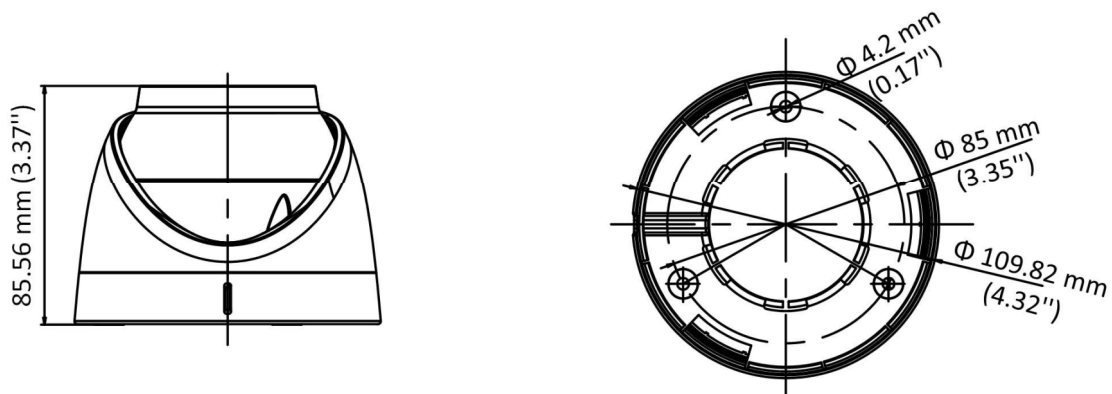

General	
Power Consumption	Max. 3.5 W
Protection Level	IP67
Material	Main Body: Metal Enclosure: Plastic
White Light Range	Up to 20 m
Communication	HIKVISION-C
Dimensions	Φ 109.82 mm × 85.56 mm (4.32" × 3.37")
Weight	Approx. 350 g (0.77 lb.)

Available Model

DS-2CE72HFT-F28

Dimension

Accessory

DS-1272ZJ-110-TRS/GREY
Wall Mount

DS-1280ZJ-TR13/GREY
Junction Box