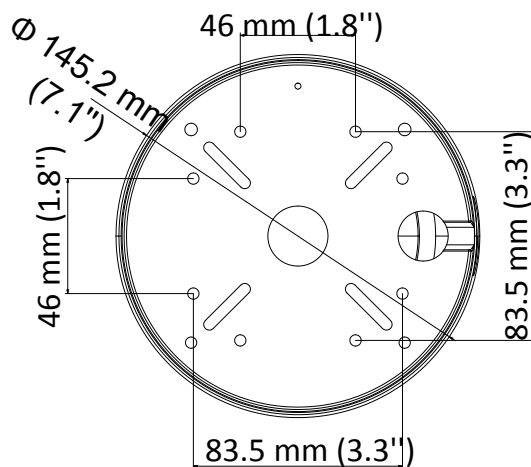

Order Model

DS-2CE59H8T-AVPIT3ZF

Dimension