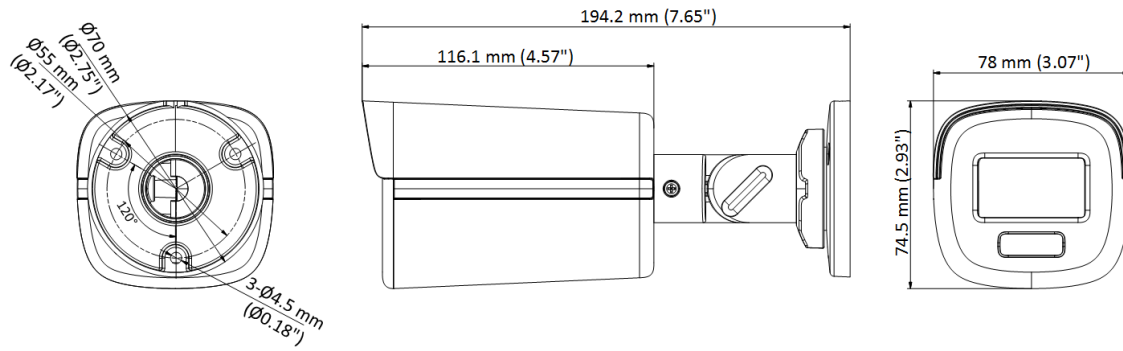

▪ Specification

Camera	
Image Sensor	3K CMOS
Signal System	PAL/NTSC
Max. Resolution	2960 (H) × 1665 (V)
Min. Illumination	0.0005 Lux @ (F1.0, AGC ON), 0 Lux with white light
Shutter Time	PAL: 1/25 s to 1/50,000 s; NTSC: 1/30 s to 1/50,000 s
Angle Adjustment	Pan: 0° to 360°, Tilt: 0° to 180°, Rotate: 0° to 360°
Lens	
Lens Type	2.8 mm and 3.6 mm fixed focal lens
Focal Length & FOV	2.8 mm, horizontal FOV: 100°, vertical FOV: 54°, diagonal FOV: 119° 3.6 mm, horizontal FOV: 81°, vertical FOV: 44°, diagonal FOV: 94°
Lens Mount	M12
Illuminator	
Supplement Light Range	IR: Up to 40 m, White Light: Up to 40 m
Smart Supplement Light	Yes
Image	
Frame Rate	3K @20 fps, 4 MP @25 fps/30 fps, 1080p @25 fps/30 fps
Wide Dynamic Range (WDR)	≥130 dB
Image Parameters Switch	STD/HIGH-SAT/HIGHLIGHT
AGC	Yes
Day/Night Mode	Auto/Color/BW (Black and White)
White Balance	Auto/Outdoor/Global/Manual
Image Enhancement	WDR, BLC, HLC, Global, HLS
Noise Reduction	3D DNR/2D DNR
Image Settings	Brightness, Contrast, Mirror, Smart Light, Anti-Banding
Interface	
Video Output	1 HD analog output
Event	
Motion Detection	4 programmable motion areas
General	
Power	12 VDC ± 25%, 0.65 A, max. 7.8 W, PoC.at, *You are recommended to use one power adapter to supply the power for one camera.
Language	English
Operating Condition	-40 °C to 60 °C (-40 °F to 140 °F). Humidity: 90% or less (non-condensing)
Material	Metal
Communication	HIKVISION-C
Dimension	194.2 mm × 78 mm × 74.5 mm (7.65" × 3.07" × 2.93")
Weight	Approx. 570 g (1.26 lb.)
Approval	
Protection	IP67

▪ Available Model

DS-2CE12KF3T-LE(2.8mm)

DS-2CE12KF3T-LE(3.6mm)

▪ **Dimension**

▪ **Accessory**

▪ **Optional**

DS-2280ZJ Wall Mount	DS-1280ZJ-XS Junction Box
	
	

Headquarters