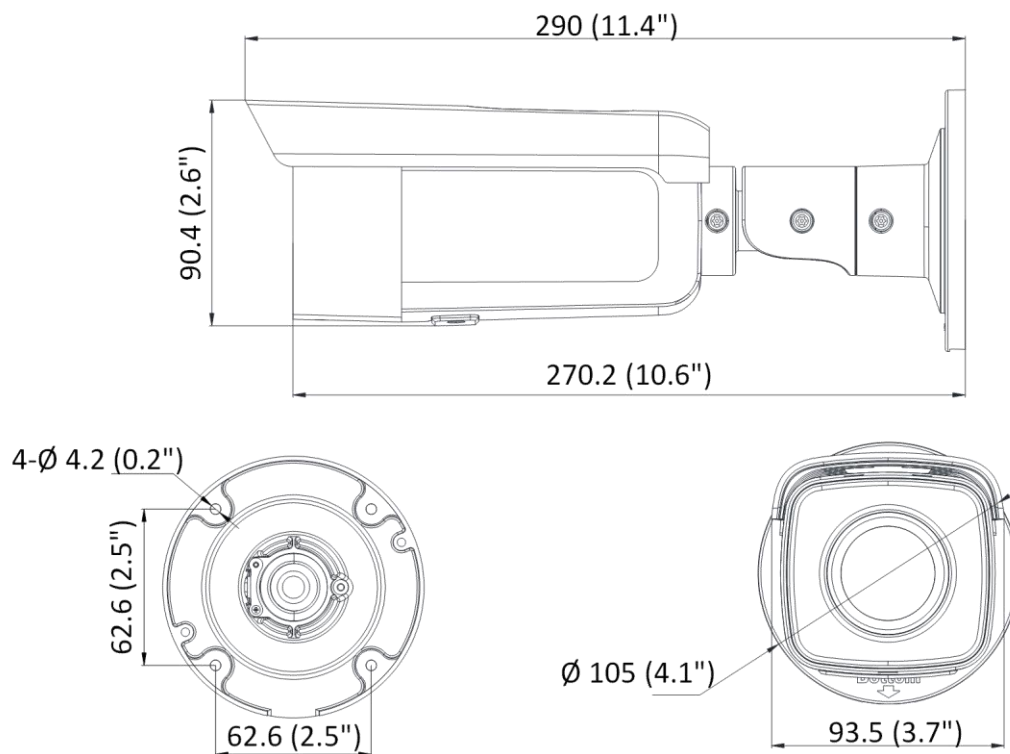

Weight	Camera: approx. 1270 g (2.8 lb.) With package: approx. 1510 g (3.3 lb.)
Approval	
EMC	FCC (47 CFR Part 15, Subpart B); CE-EMC (EN 55032: 2015, EN 61000-3-2: 2014, EN 61000-3-3: 2013, EN 50130-4: 2011 +A1: 2014); RCM (AS/NZS CISPR 32: 2015); IC (ICES-003: Issue 6, 2016); KC (KN 32: 2015, KN 35: 2015)
Safety	UL (UL 60950-1); CB (IEC 60950-1:2005 + Am 1:2009 + Am 2:2013); CE-LVD (EN 60950-1:2005 + Am 1:2009 + Am 2:2013); BIS (IS 13252(Part 1):2010+A1:2013+A2:2015); LOA (IEC/EN 60950-1)
Chemistry	CE-RoHS (2011/65/EU); WEEE (2012/19/EU); Reach (Regulation (EC) No 1907/2006)
Protection	Ingress protection: IP67 (IEC 60529-2013)

* Listed resolutions are only selectable options. It does not mean that all streams can work at their maximum resolution at the same time.

Available Model

- DS-2CD2T86G2-2I (2.8 mm)
- DS-2CD2T86G2-2I (4 mm)
- DS-2CD2T86G2-2I (6 mm)
- DS-2CD2T86G2-4I (2.8 mm)
- DS-2CD2T86G2-4I (4 mm)
- DS-2CD2T86G2-4I (6 mm)

Dimension

Unit: mm(inch)