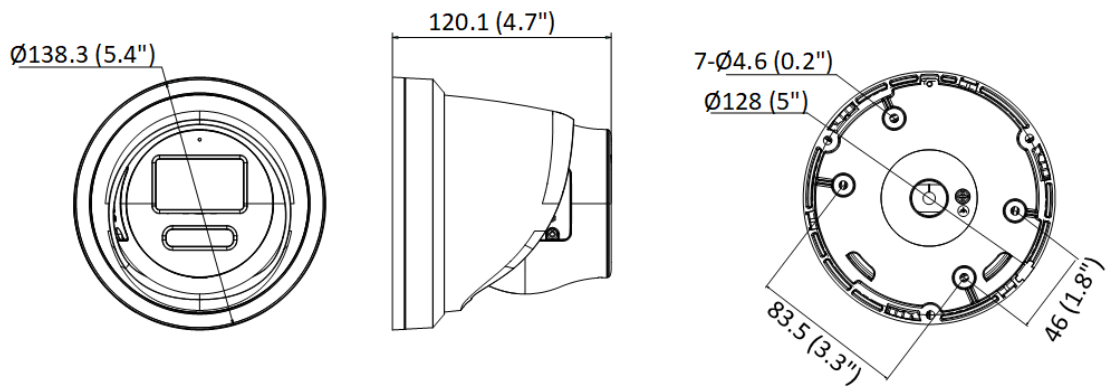

General	
Power	-L: 12 VDC, 0.42 A, max. 5 W PoE: 802.3af, 36 V to 57 V, 0.17 A to 0.11 A, max. 6.0 W -LU: 12 VDC, 0.46 A, max. 5.5 W PoE: 802.3af, 36 V to 57 V, 0.18 A to 0.11 A, max. 6.5 W
Material	Cover: metal, main body: metal
Dimension	Ø138.3 mm × 120.1 mm (Ø5.4" × 4.7")
Package Dimension	170 mm × 170 mm × 150 mm (6.7" × 6.7" × 5.9")
Weight	Approx. 870 g (1.9 lb.)
With Package Weight	Approx. 1160 g (2.6 lb.)
Storage Conditions	-30 °C to 60 °C (-22 °F to 140 °F). Humidity 95% or less (non-condensing)
Startup and Operating Conditions	-30 °C to 60 °C (-22 °F to 140 °F). Humidity 95% or less (non-condensing)
Language	33 languages English, Russian, Estonian, Bulgarian, Hungarian, Greek, German, Italian, Czech, Slovak, French, Polish, Dutch, Portuguese, Spanish, Romanian, Danish, Swedish, Norwegian, Finnish, Croatian, Slovenian, Serbian, Turkish, Korean, Traditional Chinese, Thai, Vietnamese, Japanese, Latvian, Lithuanian, Portuguese (Brazil), Ukrainian
General Function	Anti-flicker, heartbeat, mirror, password reset via e-mail, pixel counter
Software Reset	Yes
Approval	
EMC	FCC (47 CFR Part 15, Subpart B) CE-EMC (EN 55032: 2015, EN 61000-3-2: 2019, EN 61000-3-3: 2013+A1: 2019, EN 50130-4: 2011+A1: 2014) RCM (AS/NZS CISPR 32: 2015) IC (ICES-003: Issue 7) KC (KN32: 2015, KN35: 2015)
Safety	UL (UL 62368-1) CB (IEC 62368-1: 2014+A11) CE-LVD (EN 62368-1: 2014/A11: 2017)
Environment	CE-RoHS (2011/65/EU) WEEE (2012/19/EU) Reach (Regulation (EC) No 1907/2006)
Protection	IP67 (IEC 60529-2013)

#### ▪ Available Model

DS-2CD2387G2-L (2.8/4 mm)

DS-2CD2387G2-LU (2.8/4 mm)

▪ **Dimension**

Model With Mic

Unit: mm (inch)

Model Without Mic

Unit: mm (inch)