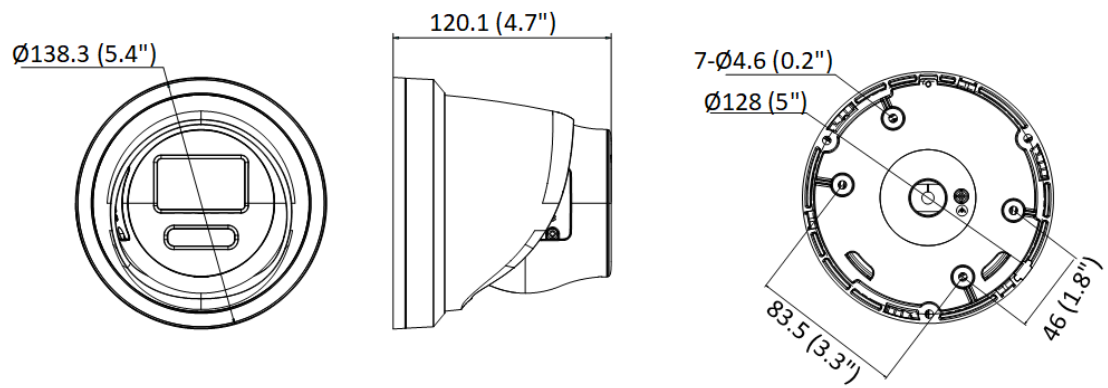

General	
Power	-L: 12 VDC, 0.42 A, max. 5 W PoE: 802.3af, 36 V to 57 V, 0.17 A to 0.11 A, max. 6.0 W -LU: 12 VDC, 0.46 A, max. 5.5 W PoE: 802.3af, 36 V to 57 V, 0.18 A to 0.11 A, max. 6.5 W
Material	Cover: metal, main body: metal
Dimension	Ø138.3 mm × 120.1 mm (Ø5.4" × 4.7")
Package Dimension	170 mm × 170 mm × 150 mm (6.7" × 6.7" × 5.9")
Weight	Approx. 870 g (1.9 lb.)
With Package Weight	Approx. 1160 g (2.6 lb.)
Storage Conditions	-30 °C to 60 °C (-22 °F to 140 °F). Humidity 95% or less (non-condensing)
Startup and Operating Conditions	-30 °C to 60 °C (-22 °F to 140 °F). Humidity 95% or less (non-condensing)
Language	33 languages English, Russian, Estonian, Bulgarian, Hungarian, Greek, German, Italian, Czech, Slovak, French, Polish, Dutch, Portuguese, Spanish, Romanian, Danish, Swedish, Norwegian, Finnish, Croatian, Slovenian, Serbian, Turkish, Korean, Traditional Chinese, Thai, Vietnamese, Japanese, Latvian, Lithuanian, Portuguese (Brazil), Ukrainian
General Function	Anti-flicker, heartbeat, mirror, password reset via e-mail, pixel counter
Software Reset	Yes
Approval	
EMC	FCC (47 CFR Part 15, Subpart B) CE-EMC (EN 55032: 2015, EN 61000-3-2: 2019, EN 61000-3-3: 2013+A1: 2019, EN 50130-4: 2011+A1: 2014) RCM (AS/NZS CISPR 32: 2015) IC (ICES-003: Issue 7) KC (KN32: 2015, KN35: 2015)
Safety	UL (UL 62368-1) CB (IEC 62368-1: 2014+A11) CE-LVD (EN 62368-1: 2014/A11: 2017)
Environment	CE-RoHS (2011/65/EU) WEEE (2012/19/EU) Reach (Regulation (EC) No 1907/2006)
Protection	IP67 (IEC 60529-2013)

#### ▪ Available Model

DS-2CD2387G2-L (2.8/4 mm)

DS-2CD2387G2-LU (2.8/4 mm)

▪ **Dimension**

Model With Mic

Unit: mm (inch)

Model Without Mic

Unit: mm (inch)