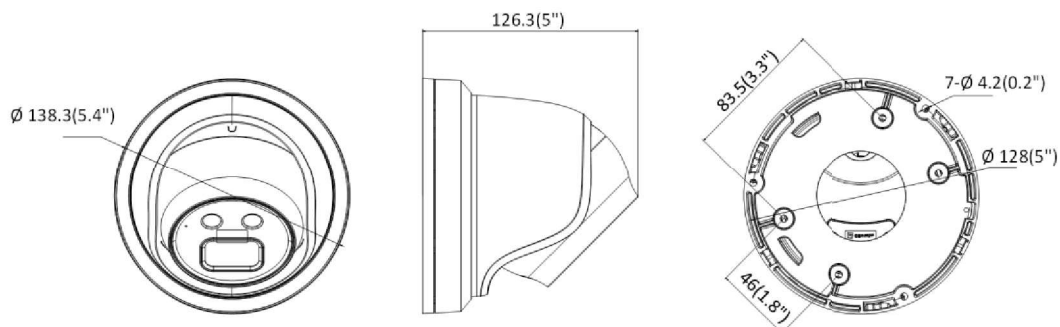

* Listed resolutions are only selectable options. It does not mean that all streams can work at their maximum resolution at the same time.

Available Model

- DS-2CD2386G2-I (2.8 mm)
- DS-2CD2386G2-I (4 mm)
- DS-2CD2386G2-I (6 mm)
- DS-2CD2386G2-IU (2.8 mm)
- DS-2CD2386G2-IU (4 mm)
- DS-2CD2386G2-IU (6 mm)

Dimension

Unit: mm(inch)