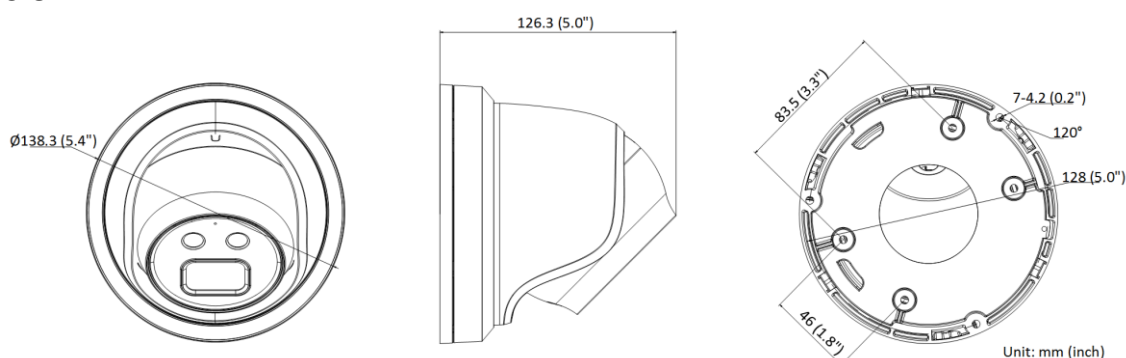

Power Consumption and Current	12 VDC, 0.48 A, max. 5.8 W PoE: (802.3af, 36 V to 57 V), 0.19 A to 0.12 A, max. 6.8 W
Power Interface	Ø5.5 mm coaxial power plug
Material	Metal except for trim ring
Camera Dimension	Ø138.3 × 126.3 mm (5.4" × 5.0")
Package Dimension	170 × 170 × 150 mm (6.7" × 6.7" × 5.9")
Camera Weight	770 g (1.7 lb.)
With Package Weight	1073 g (2.4 lb.)
Linkage Method	Upload to NAS/memory card, notify surveillance center, trigger record, trigger capture, strobe light, audible warning *Note: External device is required.
Web Client Language	32 languages English, Russian, Estonian, Bulgarian, Hungarian, Greek, German, Italian, Czech, Slovak, French, Polish, Dutch, Portuguese, Spanish, Romanian, Danish, Swedish, Norwegian, Finnish, Croatian, Slovenian, Serbian, Turkish, Korean, Traditional Chinese, Thai, Vietnamese, Japanese, Latvian, Lithuanian, Portuguese (Brazil)
General Function	Anti- flicker, heartbeat, mirror, privacy masks, flash log, password reset via e-mail, pixel counter
Software Reset	Yes
<b>Approval</b>	
EMC	FCC (47 CFR Part 15, Subpart B); CE-EMC (EN 55032: 2015, EN 61000-3-2: 2014, EN 61000-3-3: 2013, EN 50130-4: 2011 +A1: 2014); RCM (AS/NZS CISPR 32: 2015); IC (ICES-003: Issue 6, 2016); KC (KN 32: 2015, KN 35: 2015)
Safety	UL (UL 60950-1); CB (IEC 60950-1:2005 + Am 1:2009 + Am 2:2013); CE-LVD (EN 60950-1:2005 + Am 1:2009 + Am 2:2013); BIS (IS 13252(Part 1):2010+A1:2013+A2:2015); LOA (IEC/EN 60950-1)
Environment	CE-RoHS (2011/65/EU); WEEE (2012/19/EU); Reach (Regulation (EC) No 1907/2006)
Protection	-IU: Ingression protection: IP66 (IEC 60529-2013) -I: Ingression protection: IP67 (IEC 60529-2013)

## Dimension