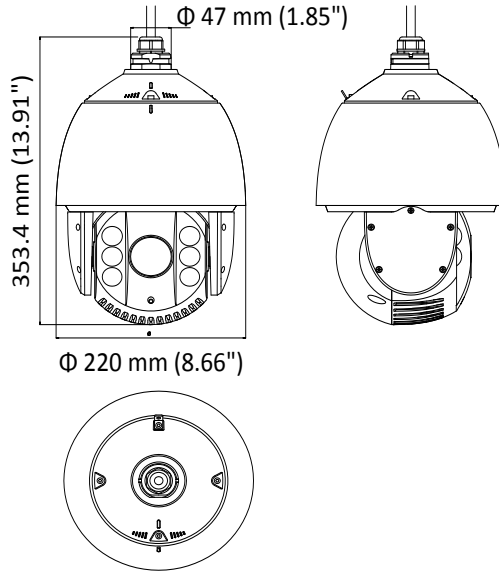

Order Model

DS-2AE7232TI-A(D)

Dimension

Accessory

Headquarters

No.555 Qianmo Road, Binjiang District,
Hangzhou 310051, China
T +86-571-8807-5998
overseasbusiness@hikvision.com

Hikvision USA
T +1-909-895-0400
sales.usa@hikvision.com

Hikvision Australia
T +61-2-8599-4233
salesau@hikvision.com

Hikvision India
T +91-22-28469900
sales@pramahikvision.com

Hikvision Canada
T +1-866-200-6690
sales.canada@hikvision.com

Hikvision Thailand
T +662-275-9949
sales.thailand@hikvision.com

Hikvision Europe
T +31-23-5542770
sales.eu@hikvision.com

Hikvision Italy
T +39-0438-6902
info.it@hikvision.com

Hikvision Brazil
T +55 11 3318-0050
Latam.support@hikvision.com

Hikvision Turkey
T +90 (216)521 7070- 7074
sales.tr@hikvision.com

Hikvision Malaysia
T +601-7652-2413
sales.my@hikvision.com

Hikvision UK & Ireland
T +01628-902140
sales.uk@hikvision.com

Hikvision South Africa
Tel: +27 (10) 0351172
sale.africa@hikvision.com

Hikvision France
T +33(0)1-85-330-450
info.fr@hikvision.com

Hikvision Kazakhstan
T +7-727-9730667
nikia.panfilov@hikvision.ru

Hikvision Vietnam
T +84-974270888
sales.vt@hikvision.com

Hikvision UAE
T +971-4-4432090
salesme@hikvision.com

Hikvision Singapore
T +65-6684-4718
sg@hikvision.com

Hikvision Spain
T +34-91-737-16-55
info.es@hikvision.com

Hikvision Tashkent
T +99-87-1238-9438
uzb@hikvision.ru

Hikvision Hong Kong
T +852-2151-1761
info.hk@hikvision.com

Hikvision Russia
T +7-495-669-67-99
saleru@hikvision.com

Hikvision Korea
T +82-(0)31-731-8817
sales.korea@hikvision.com

Hikvision Poland
T +48-22-460-01-50
info.pl@hikvision.com

Hikvision Indonesia
T +62-21-2933759
Sales.Indonesia@hikvision.com

Hikvision Colombia
sales.colombia@hikvision.com