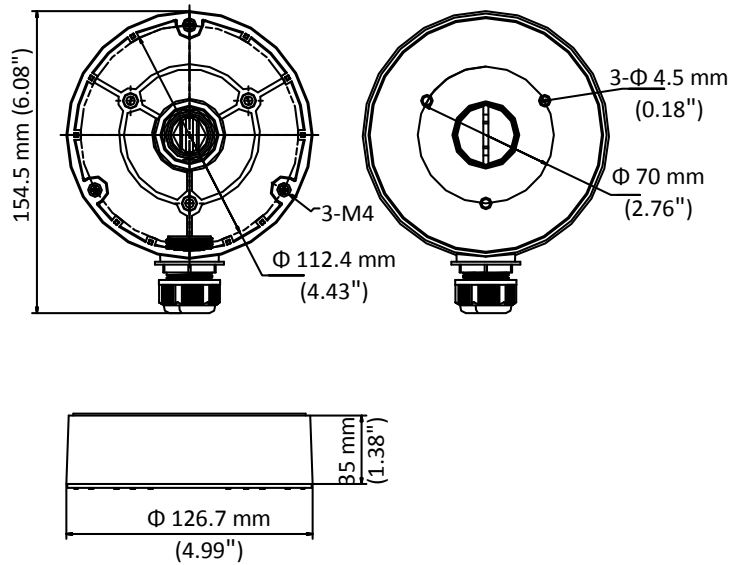

DS-1280ZJ-DM8-Black

Junction Box for Dome Camera

Feature

- Aluminum alloy material with surface spray treatment
- With side inlet(s) and bottom inlet(s)
- With interchangeable bottom waterproof cover and side gland nut
- Adopts waterproof design

Dimension

Available Model

DS-1280ZJ-DM8-Black

Parameter

Model	DS-1280ZJ-DM8-Black
Parameters	Junction Box for Dome Camera
Appearance	Hikvision Black
Material	Aluminum Alloy
Dimension	Φ126.7 mm × 35 mm (4.99" × 1.38")
Weight	Approx. 210 g (0.46 lb.)

Notes

- The junction box should be installed on the flat surface.
- The waterproof rubber is necessary for the outdoor application.
- The wall should be capable of supporting at least 3 times as much as the total weight of the camera, and the junction box.
- The maximum load capacity of the junction box is 1 kg (2.2 lb.).