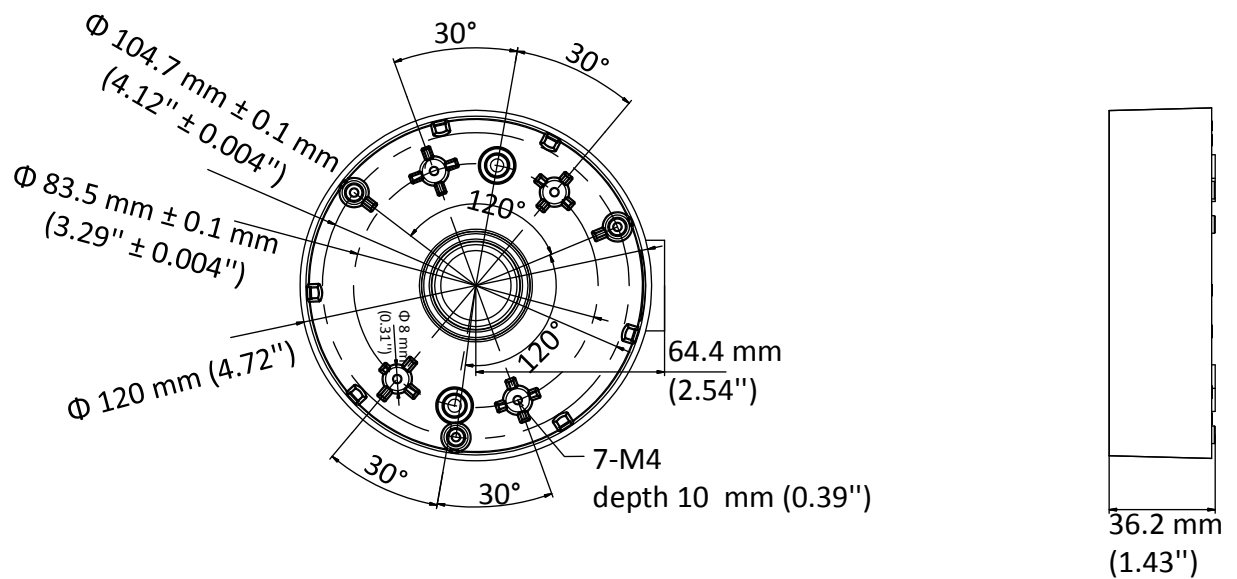

DS-1280ZJ-DM46-Black

Junction Box

Feature

- Aluminum alloy with surface spray treatment
- With bottom outlet(s), and side outlet(s)
- Applied to both indoor conditions, and outdoor conditions

Dimension

Available Model

DS-1280ZJ-DM46-Black

Parameter

Model	DS-1280ZJ-DM46-Black
Parameters	Junction Box
Appearance	Hikvision Black
Material	Alloy
Dimension	$\Phi 120 \text{ mm} \times 36.2 \text{ mm}$ ($\Phi 4.72'' \times 1.43''$)
Weight	Approx. 250 g (0.55 lb.)

Note

- The junction box should be installed on a flat surface.
- Waterproof rubber is necessary for the outdoor application.
- The wall should be capable of supporting at least 3 times as much as the total weight of the camera and the junction box.
- The junction box's maximum load capacity is 4.5 kg (9.92 lb.).