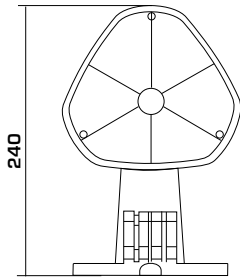

## FEATURES:

- Aluminum alloy material with surface spray treatment
- Waterproof design
- Design of cap is for convenient wiring

**HIKVISION**

DS-1273ZJ-DM25

SPEC	
Parameters	Wall mount
Colour	Hik White
Feature	Suitable for dome cameras
Material	Aluminum Alloy
Dimension	250 x 178 x 82.5mm
Weight	1105g

## INFORMATION:

- The bracket should be installed on a flat wall
- Waterproof rubber is necessary for outdoor application
- The wall must be capable of supporting over 3 times as much as the total weight of the camera and the mount
- The maximum load capacity of the bracket is 4.5kg

unit: mm