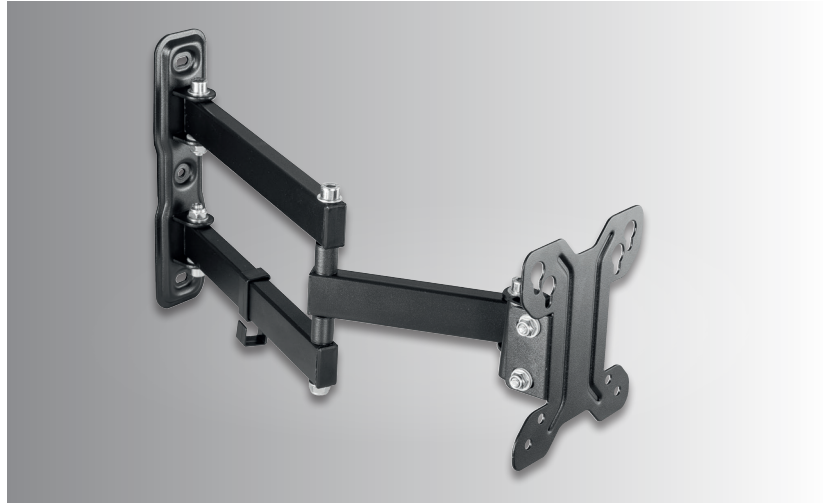

MOUNTSURE TV Wall Bracket • Cantilever action 13-55"

TELEVISION WALL BRACKETS

SPECIFICATION

Product Range:	DAFM23	DAFM37	DAFM55
Television size range	13-23"	23-43"	23-55"
Television weight	<20kg	<30kg	<30kg
Distance to wall range	46-385mm	56-378mm	60-382mm
Tilt adjustable range	+/-15°	+/-15°	+/-13°
Swivel adjustable range	+/-90°	+/-90°	+/-90°
Pivot adjustable range	-	-	-

VESA compliant fittings:

VESA 75x75	✓	✓	
VESA 100x100	✓	✓	✓
VESA 200x100	-	✓	✓
VESA 200x200	-	✓	✓
VESA 300x200	-	-	✓
VESA 300x300	-	-	✓
VESA 400x200	-	-	✓
VESA 400x300	-	-	✓
VESA 400x400	-	-	✓

Full motion swing arm TV mounting brackets for TV sizes 13" to 55". VESA mountings and cable management system.

VESA STANDARD

CANTILEVER ACTION

SWIVEL ADJUSTMENT

TILT ADJUSTMENT

RAKE ADJUSTMENT

HEAVY DUTY

CABLE MANAGEMENT

SUITABLE ALL WALLS

VESA compliant fittings:

VESA 75x75	✓	✓
VESA 100x100	✓	✓

VESA compliant TV mounting brackets for smaller screens up to 27". Double swing arm (DA23) or tilt & pivot (SA23) options available. Ideal for a CCTV monitor installation.