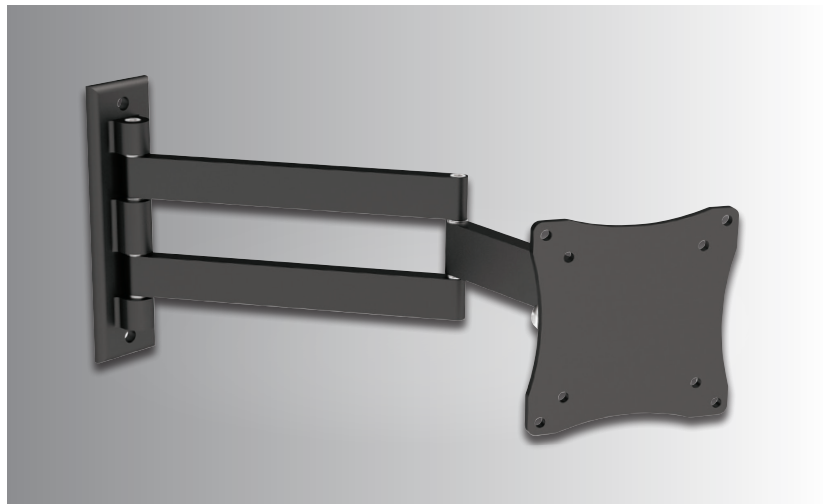

VESA STANDARD

CANTILEVER ACTION

SWIVEL ADJUSTMENT

TILT ADJUSTMENT

RAKE ADJUSTMENT

HEAVY DUTY

CABLE MANAGEMENT

SUITABLE ALL WALLS

WEIGHT BEARING

BOX CARTON

SCAN FOR INFO

MOUNTSURE TV Wall Bracket • Cantilever Action 13-27"

TELEVISION WALL BRACKETS

SPECIFICATION

Product Range:	DA23	SA23
Television size range	13-23"	13-27"
Television weight	<15kg	<15kg
Distance to wall range	50-370mm	45-94mm
Tilt adjustable range	+/-70°	+/-45°
Swivel adjustable range	+/-90°	+/-45°
Pivot adjustable range	-	-

VESA compliant fittings:

VESA 75x75	✓	✓
VESA 100x100	✓	✓

VESA compliant TV mounting brackets for smaller screens up to 27". Double swing arm (DA23) or tilt & pivot (SA23) options available. Ideal for a CCTV monitor installation.

VESA STANDARD

CANTILEVER ACTION

SWIVEL ADJUSTMENT

TILT ADJUSTMENT

RAKE ADJUSTMENT

SUITABLE ALL WALLS

WEIGHT BEARING

BOX CARTON