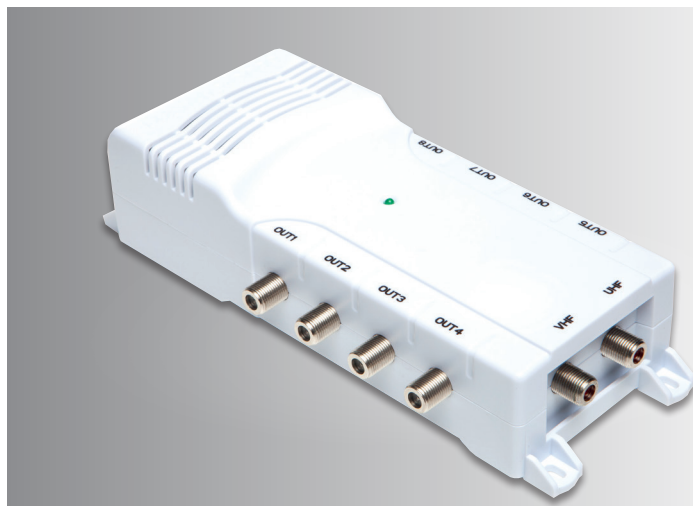

Fitted Mains Plug BS1363 3A rating

Domestic indoor amplifier range for television and radio signal distribution for 2 or 4 outputs. Fully screened with F-Type connections and DC pass allowing for control of a SKY HD box via RemoteLink magic eyes.

FOR COAX CABLE

F-TYPE CONNECTION

REQUIRES POWER

POWER ON INDICATOR

BOX CARTON

SCAN FOR INFO

*RED: Radio Equipment Directive 2014/53/EU

75SERIES

Fitted Mains Plug BS1363 3A rating

Fully screened indoor domestic distribution amplifiers for up to 6 or 8 TV sets with F-Type connections. DC pass for SKY distribution and compatible with RemoteLink magic eyes.