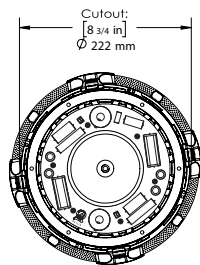

MARINE LOUDSPEAKERS

IN-CEILING

LINE DRAWINGS

D83DT/SUR EX