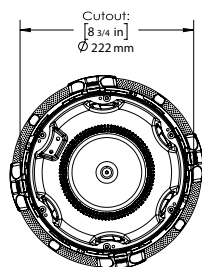

D85EX

Please see originacoustics.com for most the most updated information concerning these specifications. Products may only be purchased through an authorized integration partner.