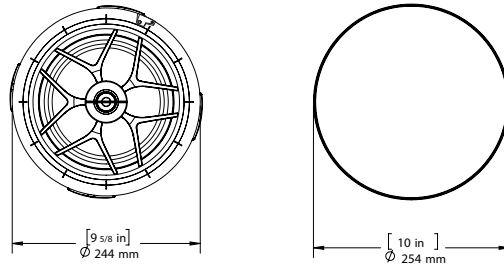

MARINE LOUDSPEAKERS

IN-CEILING

LINE DRAWINGS

D83EX