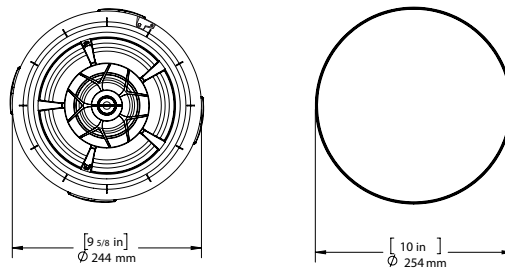

D85EX

Please see originacoustics.com for most the most updated information concerning these specifications. Products may only be purchased through an authorized integration partner.