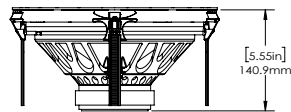

MARINE LOUDSPEAKERS

IN-CEILING

LINE DRAWINGS

DBA10EX SUBWOOFER