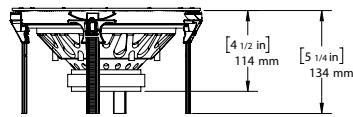

MARINE LOUDSPEAKERS

IN-CEILING

LINE DRAWINGS

D83EX