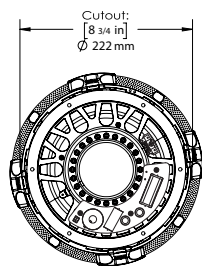

MARINE LOUDSPEAKERS

IN-CEILING

LINE DRAWINGS

D83EX