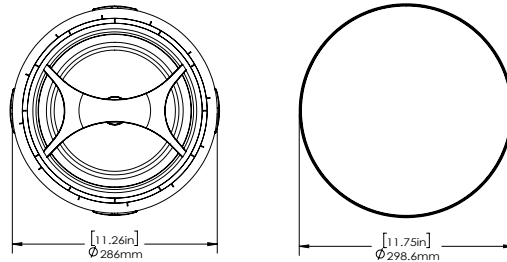

MARINE LOUDSPEAKERS

IN-CEILING

LINE DRAWINGS

DBA10EX SUBWOOFER