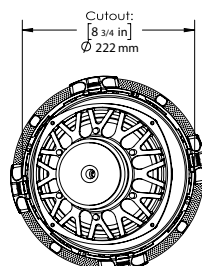

D83AEX

Please see originacoustics.com for most the most updated information concerning these specifications. Products may only be purchased through an authorized integration partner.