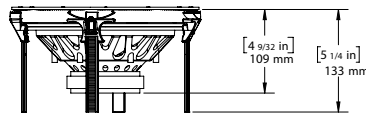

MARINE LOUDSPEAKERS

IN-CEILING

LINE DRAWINGS

D83DT/SUR EX