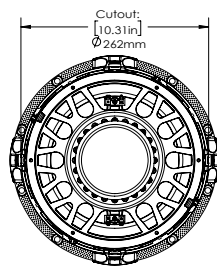

MARINE LOUDSPEAKERS

IN-CEILING

LINE DRAWINGS

DBA10EX SUBWOOFER