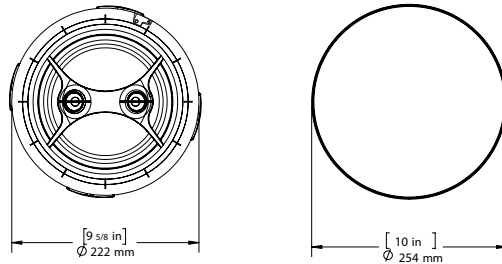

MARINE LOUDSPEAKERS

IN-CEILING

LINE DRAWINGS

D83DT/SUR EX