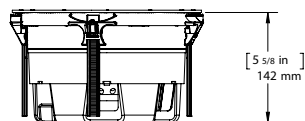

D85EX

Please see originacoustics.com for most the most updated information concerning these specifications. Products may only be purchased through an authorized integration partner.