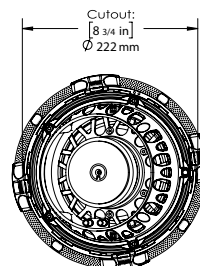

D65EX

Please see originacoustics.com for most the most updated information concerning these specifications. Products may only be purchased through an authorized integration partner.