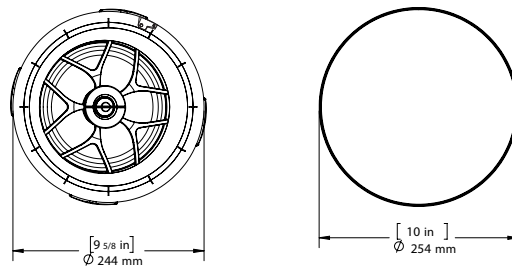

D83AEX

Please see originacoustics.com for most the most updated information concerning these specifications. Products may only be purchased through an authorized integration partner.