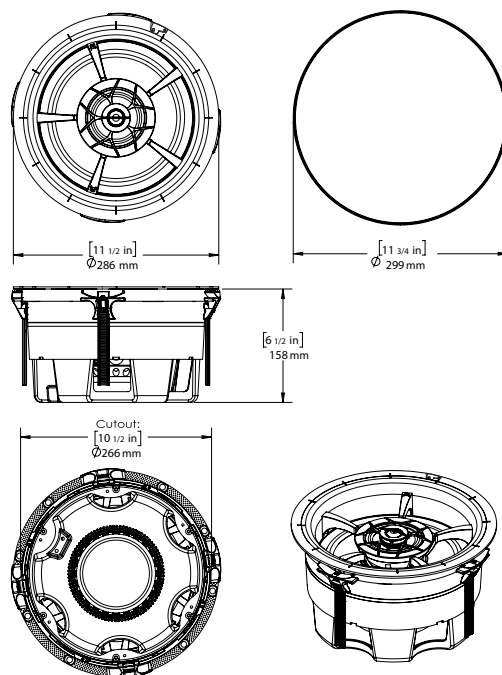

MARINE LOUDSPEAKERS

IN-CEILING

SPECIFICATIONS	D105EX	DBA10EX SUBWOOFER	D85EX
Part	SCD100500EX	DBA1000EX	SCD85000EX
Woofers	10" (254mm) IMG	10" (254mm) Glass Fiber	8" IMG
Midrange	4" (100mm) Graphite Pivoting	-	4" IMG MMP
Tweeter	0.75" (19mm) Aluminum	-	1" (25mm) Aluminum MMP
Frequency Response	28 Hz - 20 kHz	35Hz - 200Hz	36Hz-20kHz
Power RMS	-	50 Watts	50W
Power Peak	-	150 Watts	150W
Impedance	6 ohm	6 ohm	6 ohm
Diameter	9 3/4" (247mm)	11 1/4" (286mm)	9 5/8" (244mm)
Cutout Diameter	10.375" (264mm)	10 3/8" (264 mm)	8 3/4" (222mm)
Grille Diameter	11.625" (296mm)	11 21/32" (298 mm)	10" (254mm)
Mounting Depth	6.22" (158mm)	6 7/32" (158 mm)	5 5/8" (142mm)
Recommended Amp	50 watts - 150 watts		

SPECIFICATIONS	D83EX	D83AEX	D83DT/SUR EX
Part	DSC83000EX	SCD08030AEX	SCDT83000EX
Woofers	8" IMG	8" IMG - Pre-Angled Graphite	8" IMG
Midrange	-	-	-
Tweeter	1" Aluminum MMP	1" Aluminum	Dual 1" Aluminum
Frequency Response	38Hz-20kHz	38Hz-20kHz	38Hz-20kHz
Power RMS	50W	50W	50W
Power Peak	150W	150W	150W
Impedance	6 ohm	6 ohm	6 ohm
Diameter	9 5/8" (244mm)	9 5/8" (244mm)	9 5/8" (244mm)
Cutout Diameter	8 3/4" (222mm)	8 3/4" (222mm)	8 3/4" (222mm)
Grille Diameter	10" (254mm)	10" (254mm)	10" (254mm)
Mounting Depth	4 1/2" (114mm)	4 11/16" (119mm)	4 5/16" (109mm)

MARINE LOUDSPEAKERS

IN-CEILING

SPECIFICATIONS

D65EX

Part	SCD65000EX
Woofer	6 1/2" IMG Pivoting
Midrange	-
Tweeter	1" Aluminum MMP
Frequency Response	45Hz-20kHz
Power RMS	40W
Power Peak	150W
Impedance	6 ohm
Diameter	9 5/8" (244mm)
Cutout Diameter	8 3/4" (222mm)
Grille Diameter	10" (254mm)
Mounting Depth	5 1/2" (140mm)

LINE DRAWINGS

D105EX

Please see originacoustics.com for most the most updated information concerning these specifications. Products may only be purchased through an authorized integration partner.

MARINE LOUDSPEAKERS