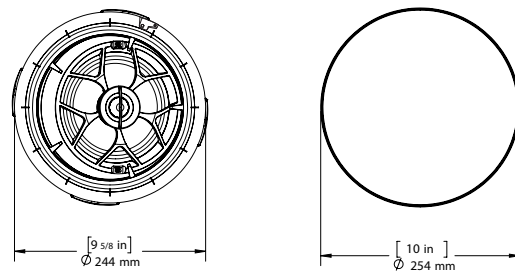

D65EX

Please see originacoustics.com for most the most updated information concerning these specifications. Products may only be purchased through an authorized integration partner.