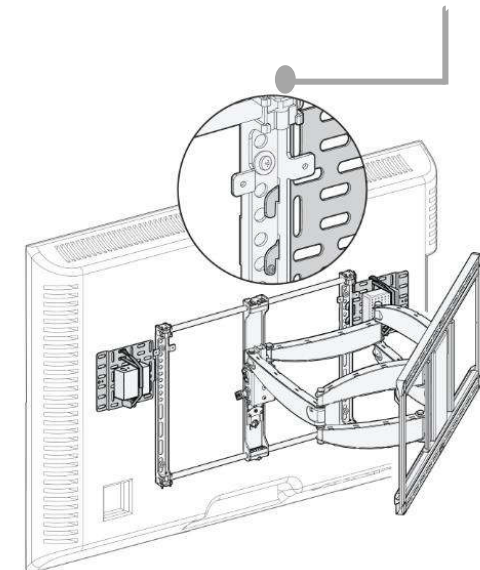

SANUS®

STREAMING DEVICE PANEL CIASP-P1

Compatible with: Any Mount or TV VESA
Weight Capacity: 3 lbs.

Panels per mount: 2 panels per TV mount

Fits: Most streaming, cable and one connect devices

Two twist-on hook-and-loop tie down fasteners included

Fasteners can be attached anywhere on the panel and used as a support or tie down

Small parts can be attached through the special openings on the TV interface bracket

Secures devices like Apple TV, Roku, DirecTV Genie, TiVo Mini, Sonos CONNECT: AMP, network switchers, HDMI baluns, control processors, and signal converters

Hardware included to attach panel to any mount or VESA holes on any TV!