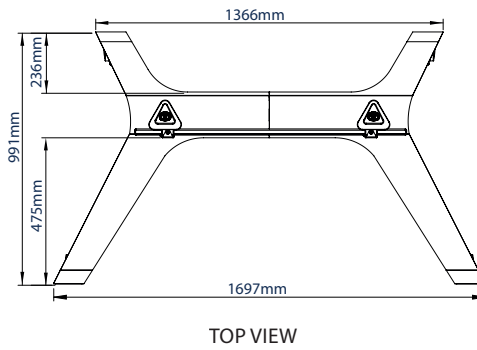

PACKING INFORMATION

PLEASE NOTE, THIS IS A 3 BOX ITEM

COLOUR:	ORDER REF:	EAN CODE:	MASTER CARTON WEIGHT:	MASTER CARTON CUBE:
Black	BT8564/BB	5019318301810	35kg / 14kg / 14kg	0.239cbm / 0.111cbm / 0.011cbm
Black & Silver	BT8564/BS	5019318301827	35kg / 14kg / 14kg	0.239cbm / 0.111cbm / 0.011cbm
White	BT8564/WW	5019318301834	35kg / 14kg / 14kg	0.239cbm / 0.111cbm / 0.011cbm

ACCESSORIES AND RELATED PRODUCTS

BT7032 / BT7033	BT7863	BT7882	BT8565

AV Accessory Shelves can be fitted directly to the vertical column

Video Conferencing Camera Shelf can be fitted directly to the vertical column

AV Cradle to house AV and IT hardware and cabling

Universal Extra Large Flat Screen Trolley with Adjustable Height