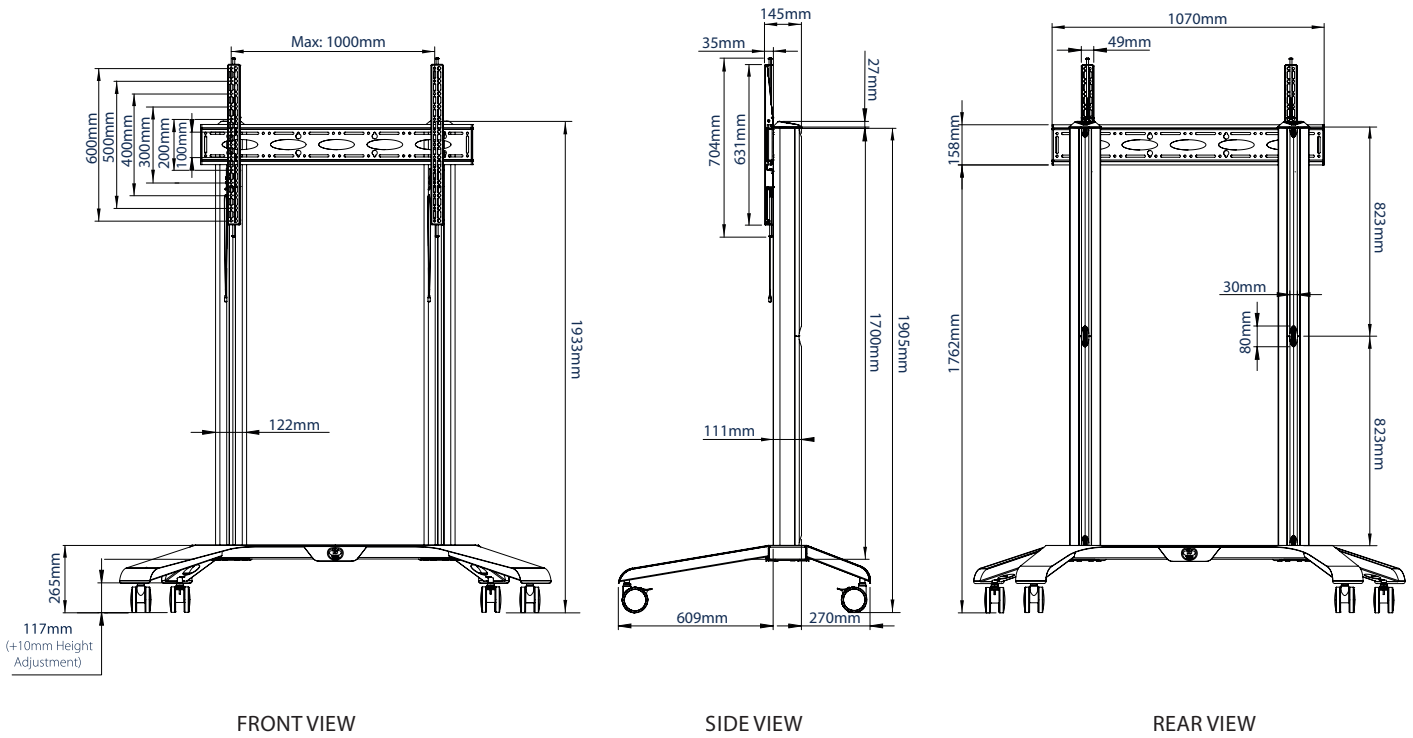

Dual colour options available for a modern contemporary look

Non-marking locking / braked castors included

Interface arms include levelling screws to adjust the height of the screen

AV accessory shelves can be fitted directly to the columns

PACKING INFORMATION

PLEASE NOTE, THIS IS A 3 BOX ITEM

COLOUR:	ORDER REF:	EAN CODE:	MASTER CARTON WEIGHT:	MASTER CARTON CUBE:
Black	BT8564/BB	5019318301810	35kg / 14kg / 14kg	0.239cbm / 0.111cbm / 0.011cbm
Black & Silver	BT8564/BS	5019318301827	35kg / 14kg / 14kg	0.239cbm / 0.111cbm / 0.011cbm
White	BT8564/WW	5019318301834	35kg / 14kg / 14kg	0.239cbm / 0.111cbm / 0.011cbm

ACCESSORIES AND RELATED PRODUCTS

BT7032 / BT7033	BT7863	BT7882	BT8565

AV Accessory Shelves can be fitted directly to the vertical column

Video Conferencing Camera Shelf can be fitted directly to the vertical column

AV Cradle to house AV and IT hardware and cabling

Universal Extra Large Flat Screen Trolley with Adjustable Height