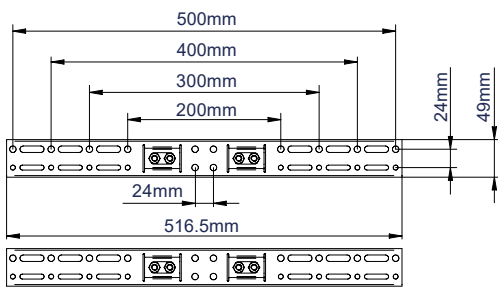

INTERFACE ARMS FOR SCREEN FIXINGS UP TO 500