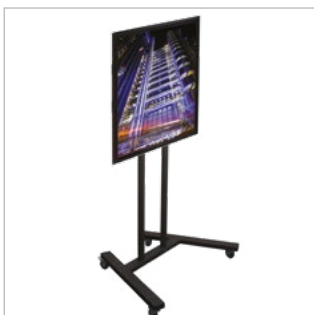

FOR PORTRAIT
 & LANDSCAPE
 MOUNTING

BT8503

FLAT SCREEN DISPLAY TROLLEY / STAND

Designed for large screens mounted in landscape or portrait style, the BT8503 is ideal for all professional applications. A simple 'hook-on' installation makes fitting a screen to the trolley quick and easy. The BT8503 includes non-marking braked castors and alternative levelling feet, to create either a portable or freestanding configuration.

SPECIFICATION

Recommended screen size	up to 60"
Max load	50kg
VESA® and non-Vesa fixings (landscape)	up to 800 x 600mm
VESA® and non-Vesa fixings (portrait)	up to 800 x 400mm
Dimensions (with castors)	W: 1120mm H: 1940mm D: 782mm
Colour	Black

FEATURES

- Flat screen trolley suitable for large screens
- Can mount screens in a landscape or portrait orientation
- Includes universal flat screen interface kit
- 1.8m Ø50mm poles supplied with 5 cable management holes
- Includes non-marking 3" locking/braked castors & alternative levelling feet
- Simple 'hook-on' installation
- All mounting hardware included

Universal design suitable for screens in portrait or landscape orientation

Collar compatible accessories such as shelves (available separately) can be fitted directly to the poles

Non-marking 3" locking / braked castors included