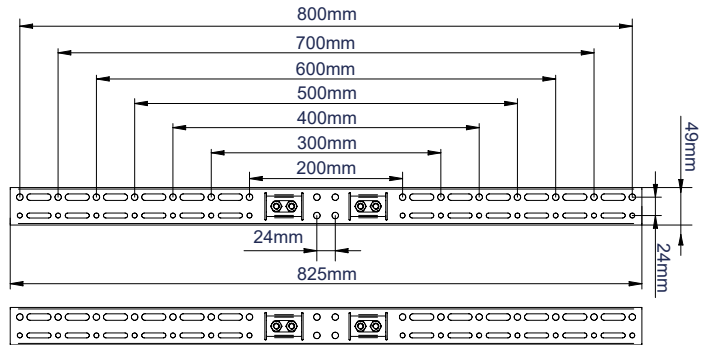

INTERFACE ARMS FOR SCREEN FIXINGS UP TO 800

PACKING INFORMATION

PLEASE NOTE, THIS IS A **MULTI-BOX** ITEM

COLOUR:	ORDER REF:	EAN CODE:	MASTER CARTON QTY:	INNER CARTON QTY:	MASTER CARTON WEIGHT:	MASTER CARTON CUBE:
Black	BT8503/B	5019318085451	1	0	17.3kg / 7.4kg	0.075cbm / 0.012cbm