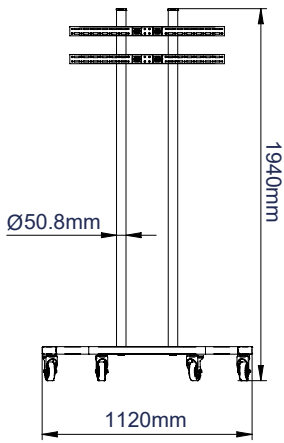

FRONT VIEW WITH CASTORS