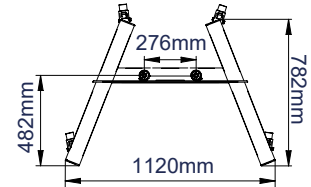

TROLLEY BASE