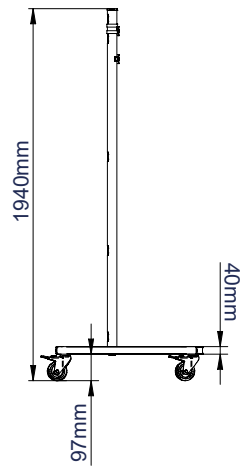

SIDE VIEW WITH CASTORS