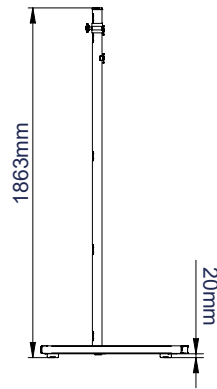

SIDE VIEW WITH LEVELLING FEET