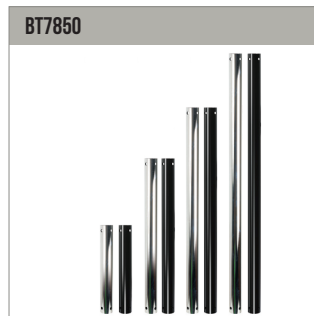

BT7850
Ø50mm Poles available in Black, White or Chrome in a variety of different lengths