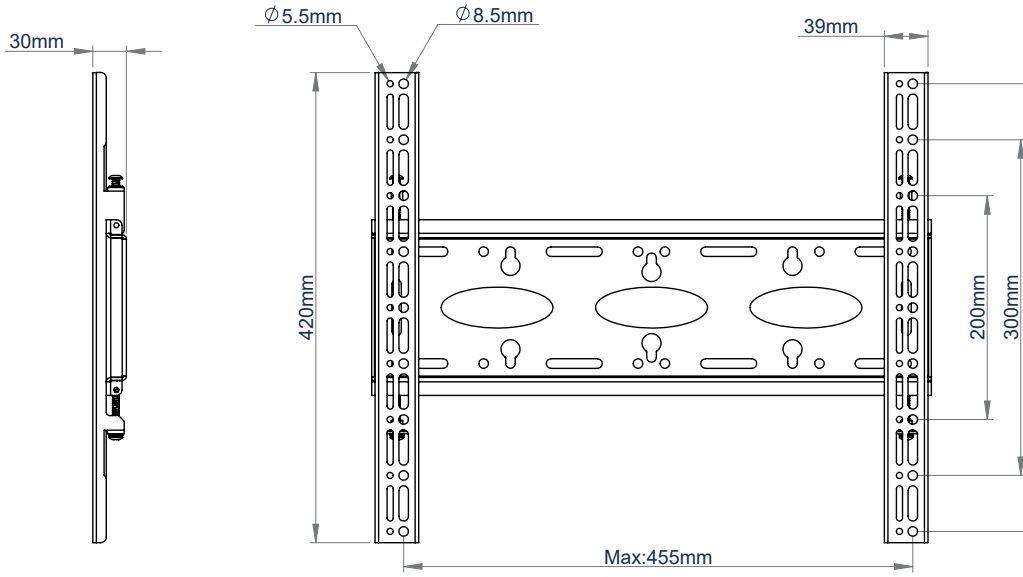

FRONT VIEW

SIDE VIEW