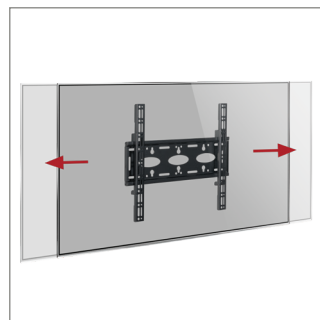

LOW PROFILE DESIGN

BT8441

UNIVERSAL FLAT SCREEN WALL MOUNT

Designed for medium and large sized screens, the BT8441 supports weights up to 80kg and features a low-profile design that mounts screens just 30mm from the wall. The universal interface accommodates mounting patterns up to 455 x 400mm and comes with adjustment screws which allow the screen to be levelled once mounted.

*Please note the maximum load is reduced to 50kg when single pole mounted

FEATURES

- Lateral adjustment of screen once mounted
- Levelling screws allow adjustment of screen height
- Keyhole mounting for easy installation
- Security locking screws and Allen key to prevent unauthorised screen removal
- Collar compatible ideal for pole mounting
- Simple 'hook-on' installation with all mounting hardware included

55" 140CM | VESA 400 | 80KG | [Keyhole icon] | [Adjustment icon]

Low profile design mounts screen only 30mm from the wall

Lateral adjustment of screen once mounted

Levelling screws allow adjustment of screen height