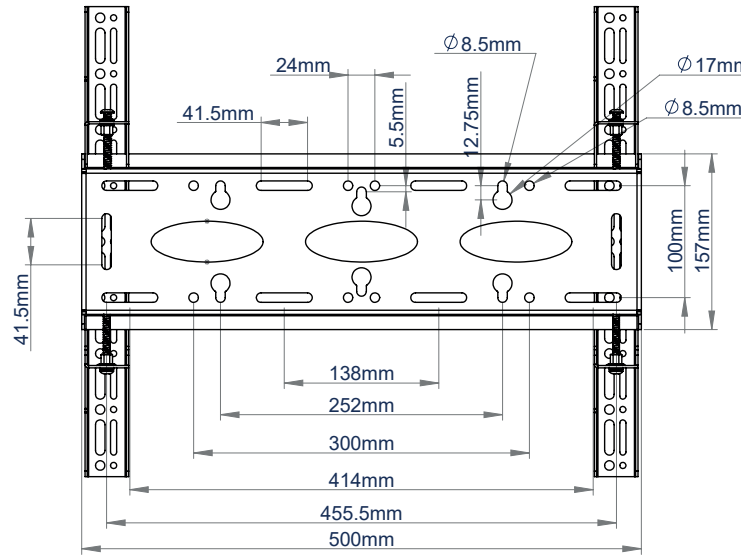

REAR VIEW

PACKING INFORMATION

COLOUR:	ORDER REF:	EAN CODE:	MASTER CARTON QTY:	INNER CARTON QTY:	MASTER CARTON WEIGHT:	MASTER CARTON CUBE:
Black	BT8441/B	5019318651205	4	1	12.8kg	0.016cbm