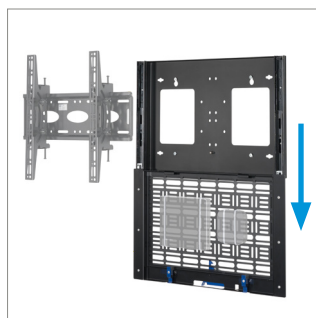

STORES
 AV EQUIPMENT
 BEHIND A WALL
 MOUNTED
 SCREEN

BT7888

WALL MOUNTED SLIDE-OUT AV STORAGE TRAY

The BT7888 is the ideal solution for discreetly fixing AV equipment, such as power supplies, media players and video conferencing equipment behind a screen. The storage tray can be wall mounted by the side or below the screen mount and positioned in either a portrait or horizontal orientation. AV accessories are easily fitted to the retractable, quick-release storage tray using the supplied cable ties, which can also be used for cable management.

SPECIFICATION

Max load	10kg
Max AV equipment size	450 x 250 x 50mm
Bracket dimensions	590 x 350 x 35mm
Depth from wall	35mm

FEATURES

- Wall mount designed for storing AV equipment behind a screen
- Suitable for a variety of different sized AV devices
- Low profile design
- Works in conjunction with a range of B-Tech flat screen wall mounts
- Mounts to the side or below a flat screen wall mount
- Suitable for a landscape or portrait installation
- Tray can be mounted to slide out left, right or down which allows the tray to be easily accessed without screen removal
- Removable tray with quick release
- Features a handle for quick access and easy handling*
- Also mounts to System X BT8390 mounting rails, B-Tech columns or can be pole mounted using accessory collars
- Selection of cable ties supplied to secure AV equipment to tray and for cable management
- Keyhole wall mounting for an easy installation

*Optional: A padlock (not supplied) can be added to help prevent the removal of the tray from the wall mount

Suitable for a variety of different sized AV devices and media equipment

Tray can be mounted to slide out left, right or down allowing for access without screen removal

Features a handle for easy handling

Removable tray with quick release