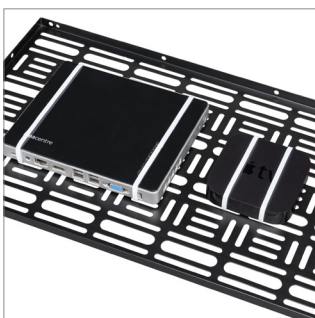

STORES
 AV EQUIPMENT
 BEHIND A WALL
 MOUNTED
 SCREEN

BT7888

WALL MOUNTED SLIDE-OUT AV STORAGE TRAY

The BT7888 is the ideal solution for discreetly fixing AV equipment, such as power supplies, media players and video conferencing equipment behind a screen. The storage tray can be wall mounted by the side or below the screen mount and positioned in either a portrait or horizontal orientation. AV accessories are easily fitted to the retractable, quick-release storage tray using the supplied cable ties, which can also be used for cable management.

SPECIFICATION

Max load	10kg
Max AV equipment size	450 x 250 x 50mm
Bracket dimensions	590 x 350 x 35mm
Depth from wall	35mm

FEATURES

- Wall mount designed for storing AV equipment behind a screen
- Suitable for a variety of different sized AV devices
- Low profile design
- Works in conjunction with a range of B-Tech flat screen wall mounts
- Mounts to the side or below a flat screen wall mount
- Suitable for a landscape or portrait installation
- Tray can be mounted to slide out left, right or down which allows the tray to be easily accessed without screen removal
- Removable tray with quick release
- Features a handle for quick access and easy handling*
- Also mounts to System X BT8390 mounting rails, B-Tech columns or can be pole mounted using accessory collars
- Selection of cable ties supplied to secure AV equipment to tray and for cable management
- Keyhole wall mounting for an easy installation

*Optional: A padlock (not supplied) can be added to help prevent the removal of the tray from the wall mount

Suitable for a variety of different sized AV devices and media equipment

Tray can be mounted to slide out left, right or down allowing for access without screen removal

Features a handle for easy handling

Removable tray with quick release