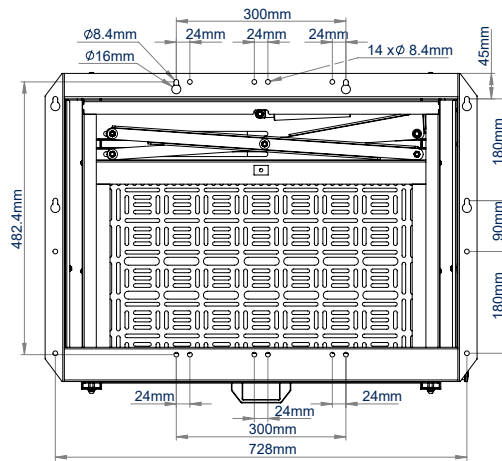

REAR VIEW

PACKING INFORMATION

COLOUR:	ORDER REF:	EAN CODE:	MASTER CARTON QTY:	INNER CARTON QTY:	MASTER CARTON WEIGHT:	MASTER CARTON CUBE:
Black	BT7885/B	5019318305108	1	0	21.8kg	0.094cbm

ACCESSORIES AND RELATED PRODUCTS