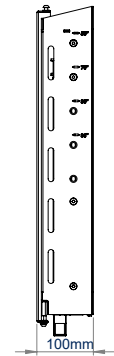

SIDE VIEW

PACKING INFORMATION

COLOUR:	ORDER REF:	EAN CODE:	MASTER CARTON QTY:	INNER CARTON QTY:	MASTER CARTON WEIGHT:	MASTER CARTON CUBE:
Black	BT7885/B	5019318305108	1	0	21.8kg	0.094cbm

ACCESSORIES AND RELATED PRODUCTS