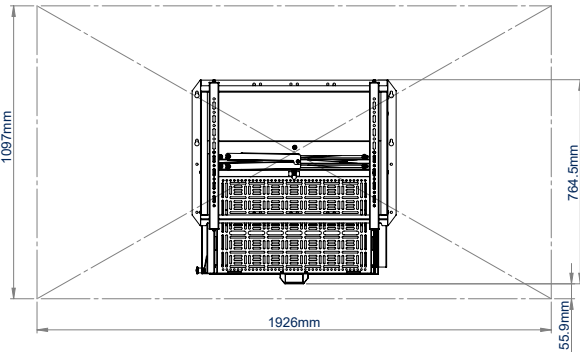

86" SCREEN - CLOSED

PACKING INFORMATION

COLOUR:	ORDER REF:	EAN CODE:	MASTER CARTON QTY:	INNER CARTON QTY:	MASTER CARTON WEIGHT:	MASTER CARTON CUBE:
Black	BT7885/B	5019318305108	1	0	21.8kg	0.094cbm