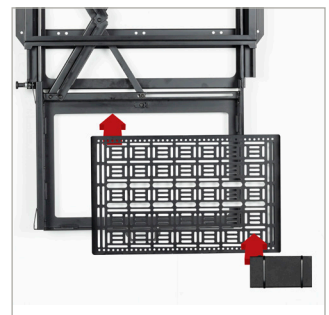

EASY ACCESS TO AV EQUIPMENT

BT7885

FLAT SCREEN WALL MOUNT WITH PULL-DOWN AV STORAGE TRAY

The BT7885 is a screen mounting solution with an integrated pull-down tray for storing AV equipment behind the screen. Featuring a quick release equipment interface plate which can be separated from the mount, AV equipment can be easily added or removed from the install without needing to remove the screen first. The tray mechanism is tool-less for ease and speed of use, with the option to add a padlock (not included) to help prevent unauthorised access to the equipment. To ensure cables do not get tangled or pinched when the tray is opened and closed, an integrated cable management track moves in unison with the tray. The BT7885 is suitable for wall mounting as well as to B-Tech's System 2 poles and System X/Mode-AL columns.

FEATURES

- Flat screen mount designed to hold & hide AV accessories
- Tool-less operation & assisted release of the AV storage tray
- Accessories can be accessed without screen removal
- Interface arms include levelling screws to adjust the screen height
- Locks in closed & open positions & can be secured with a padlock (not included)
- Keyhole wall mounting for easy installation
- Compatible with B-Tech's System X, Mode-AL columns & B-Tech collars for pole mounted installations

86"
218cm

VESA 600 x 400

70KG

8KG

SCREEN AV EQUIPMENT

All accessories can be accessed, removed or added when in open position without screen removal

Tool-less operation of tray

Screen size markings to adjust mount to fit all screens from 49"-86"

Quick release function of tray so equipment can be easily added, removed or serviced

FRONT VIEW

REAR VIEW

SIDE VIEW

49" SCREEN - OPEN

49" SCREEN - CLOSED

86" SCREEN - OPEN

86" SCREEN - CLOSED