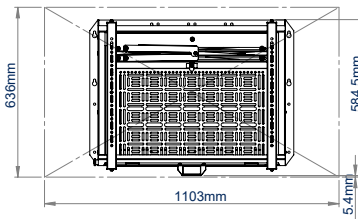

49" SCREEN - CLOSED