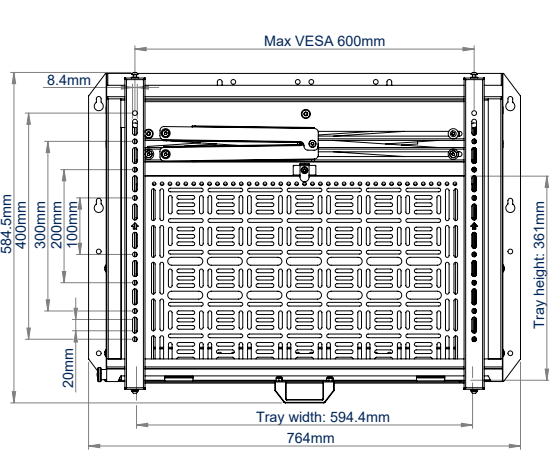

FRONT VIEW

PACKING INFORMATION

COLOUR:	ORDER REF:	EAN CODE:	MASTER CARTON QTY:	INNER CARTON QTY:	MASTER CARTON WEIGHT:	MASTER CARTON CUBE:
Black	BT7885/B	5019318305108	1	0	21.8kg	0.094cbm

ACCESSORIES AND RELATED PRODUCTS