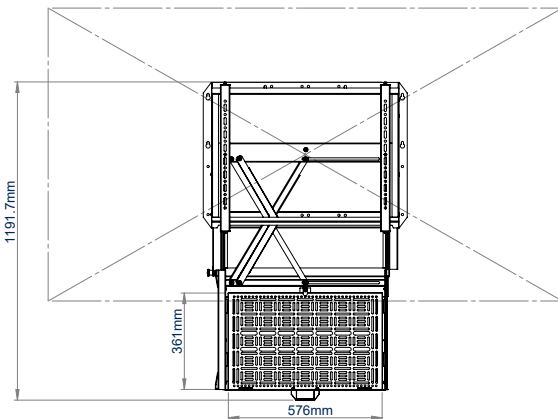

86" SCREEN - OPEN