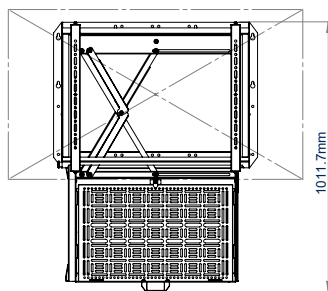

49" SCREEN - OPEN