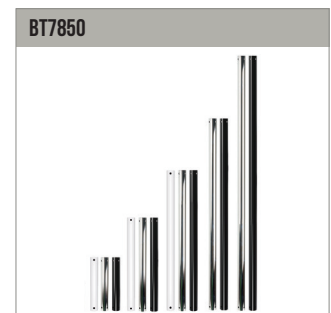

BT7850
Ø50mm Pole designed for ceiling, floor or floor-to-ceiling installations