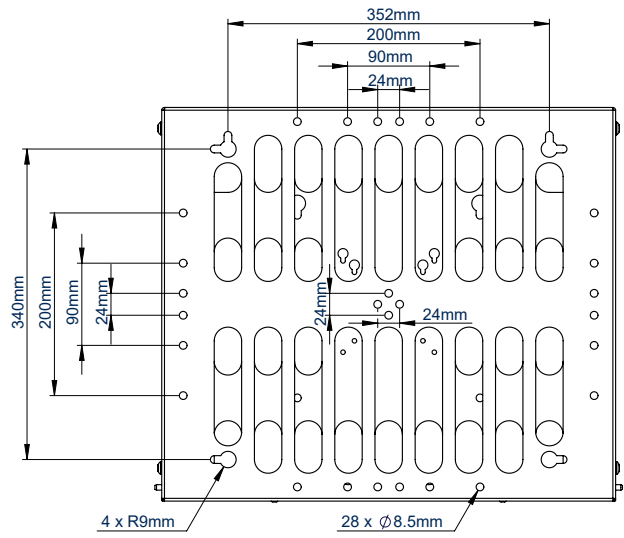

Tray opens 45° for easy access to equipment

Media players can also be mounted to the cradle

Fixes easily to System X rails and columns or to B-Tech poles using accessory collars

Can mount screens in a landscape or portrait orientation directly to the wall

FRONT VIEW

REAR VIEW

TOP VIEW

SIDE VIEW

BOTTOM VIEW

PACKING INFORMATION

COLOUR:	ORDER REF:	EAN CODE:	MASTER CARTON QTY:	INNER CARTON QTY:	MASTER CARTON WEIGHT:	MASTER CARTON CUBE:
Black	BT7882/B	5019318301773	1	1	11kg	0.043cbm