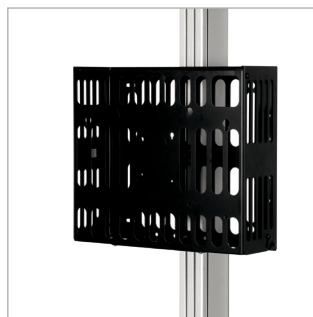

## AV STORAGE CRADLE

The BT7882 is the ideal solution for securing AV equipment designed to 1U, 2U & 3U rack specification onto B-Tech mounts, or directly to a wall if desired. An open framework design provides sufficient airflow to keep mounted devices cool and at the same time secure; preventing unauthorised removal through the use of pin hex security screws. The BT7882 can also be mounted onto Ø50mm poles, using B-Tech's System 2 collars or directly onto System X mounting rails and columns.

### FEATURES

- Suitable for a wide range of AV equipment designed to 1U, 2U & 3U rack specification
- Screens can be fitted directly to the front of the cradle using VESA® 75, 100 or 200 fixings
- Tray opens 45° for easy access to equipment
- Compatible with B-Tech's System X range and B-Tech collars for pole mounted installations
- Can also be mounted directly to a wall
- Vented framework design for airflow
- Anti-theft lock helps to keep the device secure
- Keyhole mounting for a quick and easy installation

Tray opens 45° for easy access to equipment

Media players can also be mounted to the cradle

Fixes easily to System X rails and columns or to B-Tech poles using accessory collars

Can mount screens in a landscape or portrait orientation directly to the wall