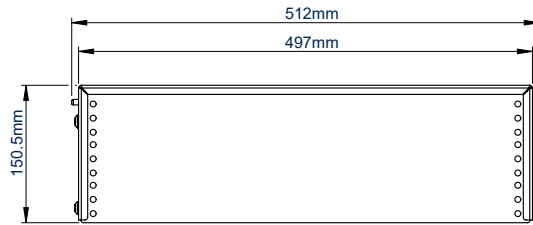

Tray opens 45° for easy access to equipment

Media players can also be mounted to the cradle

Fixes easily to System X rails and columns or to B-Tech poles using accessory collars

Can mount screens in a landscape or portrait orientation directly to the wall

FRONT VIEW

REAR VIEW

TOP VIEW

SIDE VIEW

BOTTOM VIEW

PACKING INFORMATION

COLOUR:	ORDER REF:	EAN CODE:	MASTER CARTON QTY:	INNER CARTON QTY:	MASTER CARTON WEIGHT:	MASTER CARTON CUBE:
Black	BT7882/B	5019318301773	1	1	11kg	0.043cbm