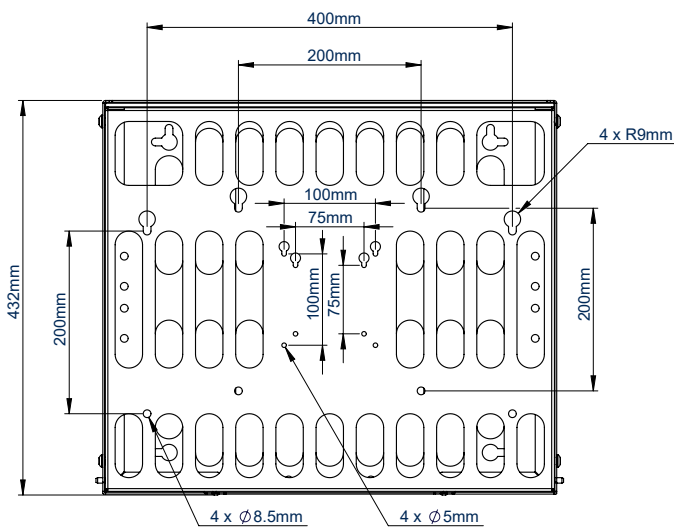

### SPECIFICATION

Max storage load	15kg
Max screen weight	20kg
VESA® fixings	up to 400 x 200*
Tray tilt for service access	45°
External dimensions	H:497 W:432 D:150mm
Max equipment dimensions	H:488 W:416 D:145mm

\* Can be increased to 400 x 400 with BT7540

Tray opens 45° for easy access to equipment

Media players can also be mounted to the cradle

Fixes easily to System X rails and columns or to B-Tech poles using accessory collars

Can mount screens in a landscape or portrait orientation directly to the wall

FRONT VIEW

REAR VIEW

TOP VIEW

SIDE VIEW

BOTTOM VIEW

PACKING INFORMATION

COLOUR:	ORDER REF:	EAN CODE:	MASTER CARTON QTY:	INNER CARTON QTY:	MASTER CARTON WEIGHT:	MASTER CARTON CUBE:
Black	BT7882/B	5019318301773	1	1	11kg	0.043cbm