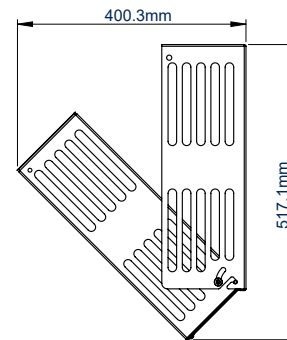

### SPECIFICATION

Max storage load	15kg
Max screen weight	20kg
VESA® fixings	up to 400 x 200*
Tray tilt for service access	45°
External dimensions	H:497 W:432 D:150mm
Max equipment dimensions	H:488 W:416 D:145mm

### FEATURES

- Suitable for a wide range of AV equipment designed to 1U, 2U & 3U rack specification
- Screens can be fitted directly to the front of the cradle using VESA® 75, 100 or 200 fixings
- Tray opens 45° for easy access to equipment
- Compatible with B-Tech's System X range and B-Tech collars for pole mounted installations
- Can also be mounted directly to a wall
- Vented framework design for airflow
- Anti-theft lock helps to keep the device secure
- Keyhole mounting for a quick and easy installation

Tray opens 45° for easy access to equipment

Media players can also be mounted to the cradle

Fixes easily to System X rails and columns or to B-Tech poles using accessory collars

Can mount screens in a landscape or portrait orientation directly to the wall

FRONT VIEW

REAR VIEW

TOP VIEW

SIDE VIEW

BOTTOM VIEW

PACKING INFORMATION

COLOUR:	ORDER REF:	EAN CODE:	MASTER CARTON QTY:	INNER CARTON QTY:	MASTER CARTON WEIGHT:	MASTER CARTON CUBE:
Black	BT7882/B	5019318301773	1	1	11kg	0.043cbm