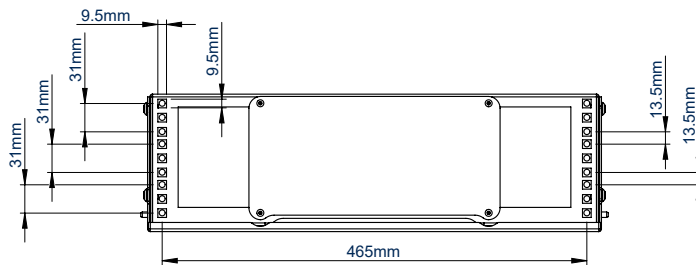

Tray opens 45° for easy access to equipment

Media players can also be mounted to the cradle

Fixes easily to System X rails and columns or to B-Tech poles using accessory collars

Can mount screens in a landscape or portrait orientation directly to the wall

FRONT VIEW

REAR VIEW

TOP VIEW

SIDE VIEW

BOTTOM VIEW

PACKING INFORMATION

COLOUR:	ORDER REF:	EAN CODE:	MASTER CARTON QTY:	INNER CARTON QTY:	MASTER CARTON WEIGHT:	MASTER CARTON CUBE:
Black	BT7882/B	5019318301773	1	1	11kg	0.043cbm