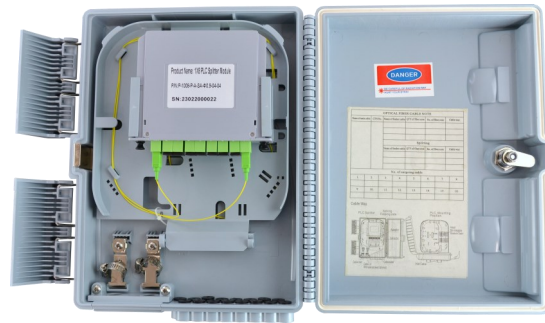

Making light work of fibre

Features

- IP65 Rated.
- Versatile mounting options.
- UV resistant.
- Ace type key locks.
- Ground isolation.
- Durable and compact.
- Efficient cable management.
- Interoperable.
- Comes in three varieties.

16-Way Mini Splitter Version

BFBOX-CAR-16

BFBOX-CAR-8	8-Way Full Fibre Cartridge Containment IP65 Suitable For The Cartridge Modules Up To 8-Way, 4-Way or 2-Way
BFBOX-CAR-16	16-Way Full Cartridge Containment IP65 Suitable For The Cartridge Modules Up To 8-Way or 16-Way
BFBOX-CAR-32	32-Way Full Cartridge Containment IP65 Suitable For The Cartridge Modules Up To 16-Way x2 or 32-Way