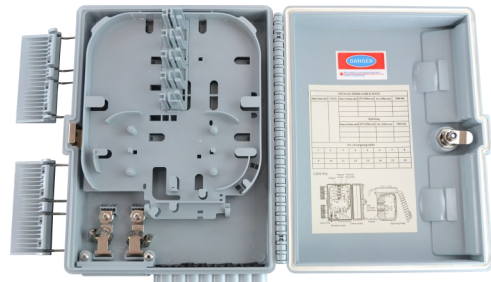

Making light work of fibre

Secure and reliable connectivity...

IP65 containment boxes: robust protection.

Compact design: maximises interior space.

Wall or pole mountable: versatile mounting options.

Anti-theft security: equipped with ace type key locks.

Ground isolation: ensures reliable performance.

Introducing the IP65 Rated Fibre Containment Boxes. Designed to provide secure and reliable containment for **up to 32-way splitters**. Its sturdy construction ensures optimal protection, performance and offers a **dependable solution for either cartridge or mini splitter management**.

Our versatile boxes accommodate a range of PLC optical splitters, allowing scalability to meet specific needs. We offer two types of containment boxes: one is compatible with cartridge splitters and the other is compatible with mini splitters.

32-Way Cartridge Version

BFBOX-CAR-32

16-Way Mini Splitter Version

BFBOX-SPL-16

Applications

These Fibre Containment Boxes are perfect to be used in **FTTH networks** as they provides **solid protection and convenient management**. Their sleek design ensures a neat installation and internal components enable efficient cable organisation and can be mounted via wall or pole. These adaptable boxes also can be applied to **CATV, SAT-IF ad DTT distributions** and also **DOSIS data transmission**, making them the ideal organisational containment boxes.