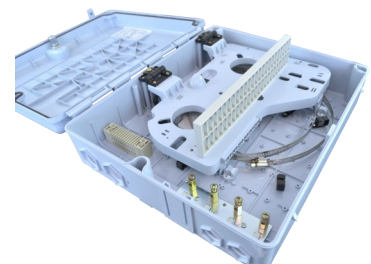

32-Way Mini Splitter Version

BFBOX-SPL-32

BFBOX-SPL-8	8-Way Full Fibre Mini Splitter Containment IP65 Suitable For the SC/APC Splitters Up To 8-Way, 4-Way or 2-Way
BFBOX-SPL-16	16-Way Full Fibre Mini Splitter Containment IP65 Suitable For The SC/APC Splitters Up To 16-Way
BFBOX-SPL-32	32-Way Full Fibre Mini Splitter Containment IP65 Suitable For The SC/APC Splitters Up To 32-Way