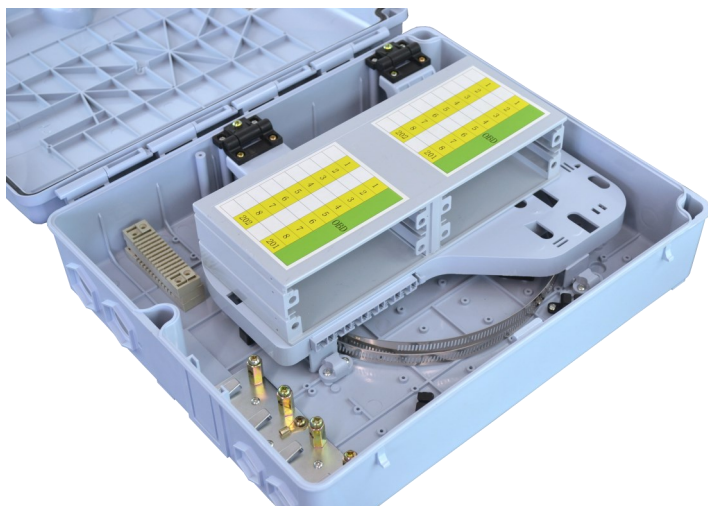

Ground isolation: ensures reliable performance.

Introducing the IP65 Rated Fibre Containment Boxes. Designed to provide secure and reliable containment for **up to 32-way splitters**. Its sturdy construction ensures optimal protection, performance and offers a **dependable solution for either cartridge or mini splitter management**.

32-Way Cartridge Version

BFBOX-CAR-32

16-Way Mini Splitter Version

BFBOX-SPL-16

Applications

These Fibre Containment Boxes are perfect to be used in **FTTH networks** as they provides **solid protection and convenient management**. Their sleek design ensures a neat installation and internal components enable efficient cable organisation and can be mounted via wall or pole. These adaptable boxes also can be applied to **CATV, SAT-IF ad DTT distributions** and also **DOSIS data transmission**, making them the ideal organisational containment boxes.

Features

32-Way Cartridge Version

1 x 32-Way Cartridge

The dual 16-way configuration enables separate routing of fibres, potentially catering to different network segments or facilitating network segregation for enhanced security or performance requirements.

2 x 16-Way Cartridge

With a 32-way cartridge, the capacity to accommodate a large number of fibre connections in a singular unit is significantly increased, making it an optimal choice for high-density applications.