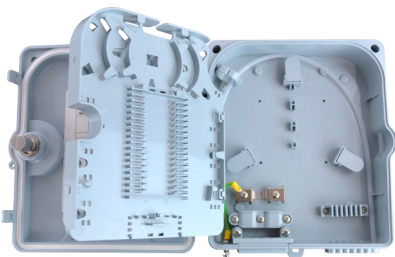

Ground isolation: ensures reliable performance.

Introducing the IP65 Rated Fibre Containment Boxes. Designed to provide secure and reliable containment for **up to 32-way splitters**. Its sturdy construction ensures optimal protection, performance and offers a **dependable solution for either cartridge or mini splitter management**.

32-Way Cartridge Version

BFBOX-CAR-32

16-Way Mini Splitter Version

BFBOX-SPL-16

Applications

These Fibre Containment Boxes are perfect to be used in **FTTH networks** as they provides **solid protection and convenient management**. Their sleek design ensures a neat installation and internal components enable efficient cable organisation and can be mounted via wall or pole. These adaptable boxes also can be applied to **CATV, SAT-IF ad DTT distributions** and also **DOSIS data transmission**, making them the ideal organisational containment boxes.

16-Way Mini Splitter Version

BFBOX-CAR-16

BFBOX-CAR-8	8-Way Full Fibre Cartridge Containment IP65 Suitable For The Cartridge Modules Up To 8-Way, 4-Way or 2-Way
BFBOX-CAR-16	16-Way Full Cartridge Containment IP65 Suitable For The Cartridge Modules Up To 8-Way or 16-Way
BFBOX-CAR-32	32-Way Full Cartridge Containment IP65 Suitable For The Cartridge Modules Up To 16-Way x2 or 32-Way