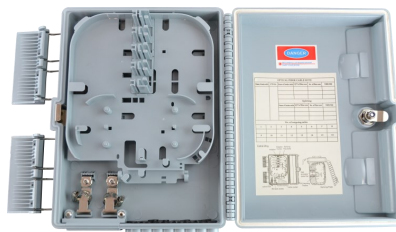

Ground isolation: ensures reliable performance.

Introducing the IP65 Rated Fibre Containment Boxes. Designed to provide secure and reliable containment for **up to 32-way splitters**. Its sturdy construction ensures optimal protection, performance and offers a **dependable solution for either cartridge or mini splitter management**.

16-Way Mini Splitter Version

BFBOX-CAR-16

BFBOX-CAR-8	8-Way Full Fibre Cartridge Containment IP65 Suitable For The Cartridge Modules Up To 8-Way, 4-Way or 2-Way
BFBOX-CAR-16	16-Way Full Cartridge Containment IP65 Suitable For The Cartridge Modules Up To 8-Way or 16-Way
BFBOX-CAR-32	32-Way Full Cartridge Containment IP65 Suitable For The Cartridge Modules Up To 16-Way x2 or 32-Way

8-Way Mini Splitter Version

BFBOX-SPL-8

16-Way Mini Splitter Version

BFBOX-SPL-16

32-Way Mini Splitter Version

BFBOX-SPL-32

BFBOX-SPL-8	8-Way Full Fibre Mini Splitter Containment IP65 Suitable For the SC/APC Splitters Up To 8-Way, 4-Way or 2-Way
BFBOX-SPL-16	16-Way Full Fibre Mini Splitter Containment IP65 Suitable For The SC/APC Splitters Up To 16-Way
BFBOX-SPL-32	32-Way Full Fibre Mini Splitter Containment IP65 Suitable For The SC/APC Splitters Up To 32-Way