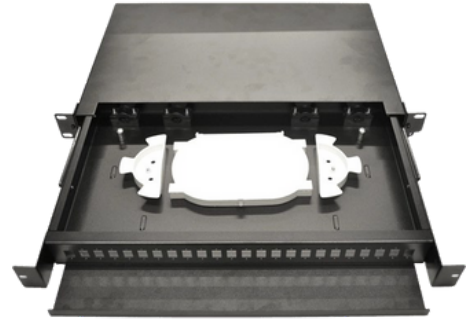

Blake Fibre Splice Rack Panel 32

Outlet for Quadplex LC

Connections 1U 19"

[BFRAK-QD-32-1U](#)

Blake Fibre Splice Rack Panel 24

Outlets for Simplex SC or Duplex LC

Connections 1U 19"

[BFRAK-SXDX-24-1U](#)

Blake Fibre Splice Rack Panel 48

Outlets for Simplex SC or Duplex LC

Connections 2U 19"

[BFRAK-SXDX-48-2U](#)

Blake Fibre Splice Rack Panel 32

Outlets for Simplex SC or Duplex LC

Connections 1U 19"

[BFRAK-SXDX-32-1U](#)

- For use with 19" network cabinets
- Equipped with sliding drawer tray
- High strength and durability
- 4 point cable entry & grommets
- 4 cable clamps and cage nuts included

Applications

Introducing our Fibre Splice Rack Panel, the ultimate solution for seamless connectivity! They provide a secure and organised platform for fibre optical splicing. They have numerous applications in modern telecommunication and data transmission networks. These racks can be used to **organise and distribute** fibre optical cables and serve as a centralised point for managing the connections, they provide a **secure environment** for joining two fibre optical cables together, ensuring a **low-loss and reliable connection**. Our racks are essential for **FTTH networks, data centres, and outdoor enclosures**, providing efficient data transmission of high speed internet, TV, and phone services.

Specifications

24 Outlet Optical Fibre Splice Box
for Simplex SC or Duplex LC 1U

BFRAK-SXDX-24-1U

Connector Type	Optical SC or Duplex LC
Rack Size	1U
Outlets	24
Colour	Black (RAL 9003)

32 Outlet Optical Fibre Splice Box
for Simplex SC or Duplex LC 1U