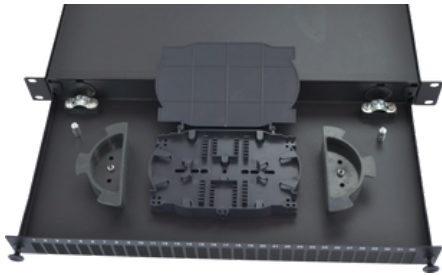

Blake Fibre Splice Rack Panel 32

Outlet for Quadplex LC

Connections 1U 19"

[BFRAK-QD-32-1U](#)

Blake Fibre Splice Rack Panel 24

Outlets for Simplex SC or Duplex LC

Connections 1U 19"

[BFRAK-SXDX-24-1U](#)

Blake Fibre Splice Rack Panel 48

Outlets for Simplex SC or Duplex LC

Connections 2U 19"

[BFRAK-SXDX-48-2U](#)

Blake Fibre Splice Rack Panel 32

Outlets for Simplex SC or Duplex LC

Connections 1U 19"

[BFRAK-SXDX-32-1U](#)

- For use with 19" network cabinets
- Equipped with sliding drawer tray
- High strength and durability
- 4 point cable entry & grommets
- 4 cable clamps and cage nuts included

Applications

Introducing our Fibre Splice Rack Panel, the ultimate solution for seamless connectivity! They provide a secure and organised platform for fibre optical splicing. They have numerous applications in modern telecommunication and data transmission networks. These racks can be used to **organise and distribute** fibre optical cables and serve as a centralised point for managing the connections, they provide a **secure environment** for joining two fibre optical cables together, ensuring a **low-loss and reliable connection**. Our racks are essential for **FTTH networks, data centres, and outdoor enclosures**, providing efficient data transmission of high speed internet, TV, and phone services.

Specifications

24 Outlet Optical Fibre Splice Box
for Simplex SC or Duplex LC 1U

BFRAK-SXDX-24-1U

Connector Type	Optical SC or Duplex LC
Rack Size	1U
Outlets	24
Colour	Black (RAL 9003)

32 Outlet Optical Fibre Splice Box
for Simplex SC or Duplex LC 1U