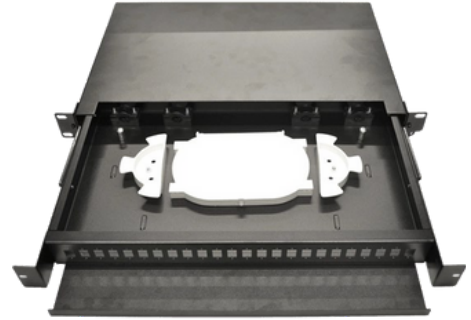

Blake Fibre Splice Rack Panel 32

Outlet for Quadplex LC

Connections 1U 19"

[BFRAK-QD-32-1U](#)

Blake Fibre Splice Rack Panel 24

Outlets for Simplex SC or Duplex LC

Connections 1U 19"

[BFRAK-SXDX-24-1U](#)

Blake Fibre Splice Rack Panel 48

Outlets for Simplex SC or Duplex LC

Connections 2U 19"

[BFRAK-SXDX-48-2U](#)

Blake Fibre Splice Rack Panel 32

Outlets for Simplex SC or Duplex LC

Connections 1U 19"

[BFRAK-SXDX-32-1U](#)

- For use with 19" network cabinets
- Equipped with sliding drawer tray
- High strength and durability
- 4 point cable entry & grommets
- 4 cable clamps and cage nuts included

Applications

Introducing our Fibre Splice Rack Panel, the ultimate solution for seamless connectivity! They provide a secure and organised platform for fibre optical splicing. They have numerous applications in modern telecommunication and data transmission networks. These racks can be used to **organise and distribute** fibre optical cables and serve as a centralised point for managing the connections, they provide a **secure environment** for joining two fibre optical cables together, ensuring a **low-loss and reliable connection**. Our racks are essential for **FTTH networks, data centres, and outdoor enclosures**, providing efficient data transmission of high speed internet, TV, and phone services.

Specifications

24 Outlet Optical Fibre Splice Box
for Simplex SC or Duplex LC 1U

BFRAK-SXDX-24-1U

Connector Type	Optical SC or Duplex LC
Rack Size	1U
Outlets	24
Colour	Black (RAL 9003)

32 Outlet Optical Fibre Splice Box
for Simplex SC or Duplex LC 1U